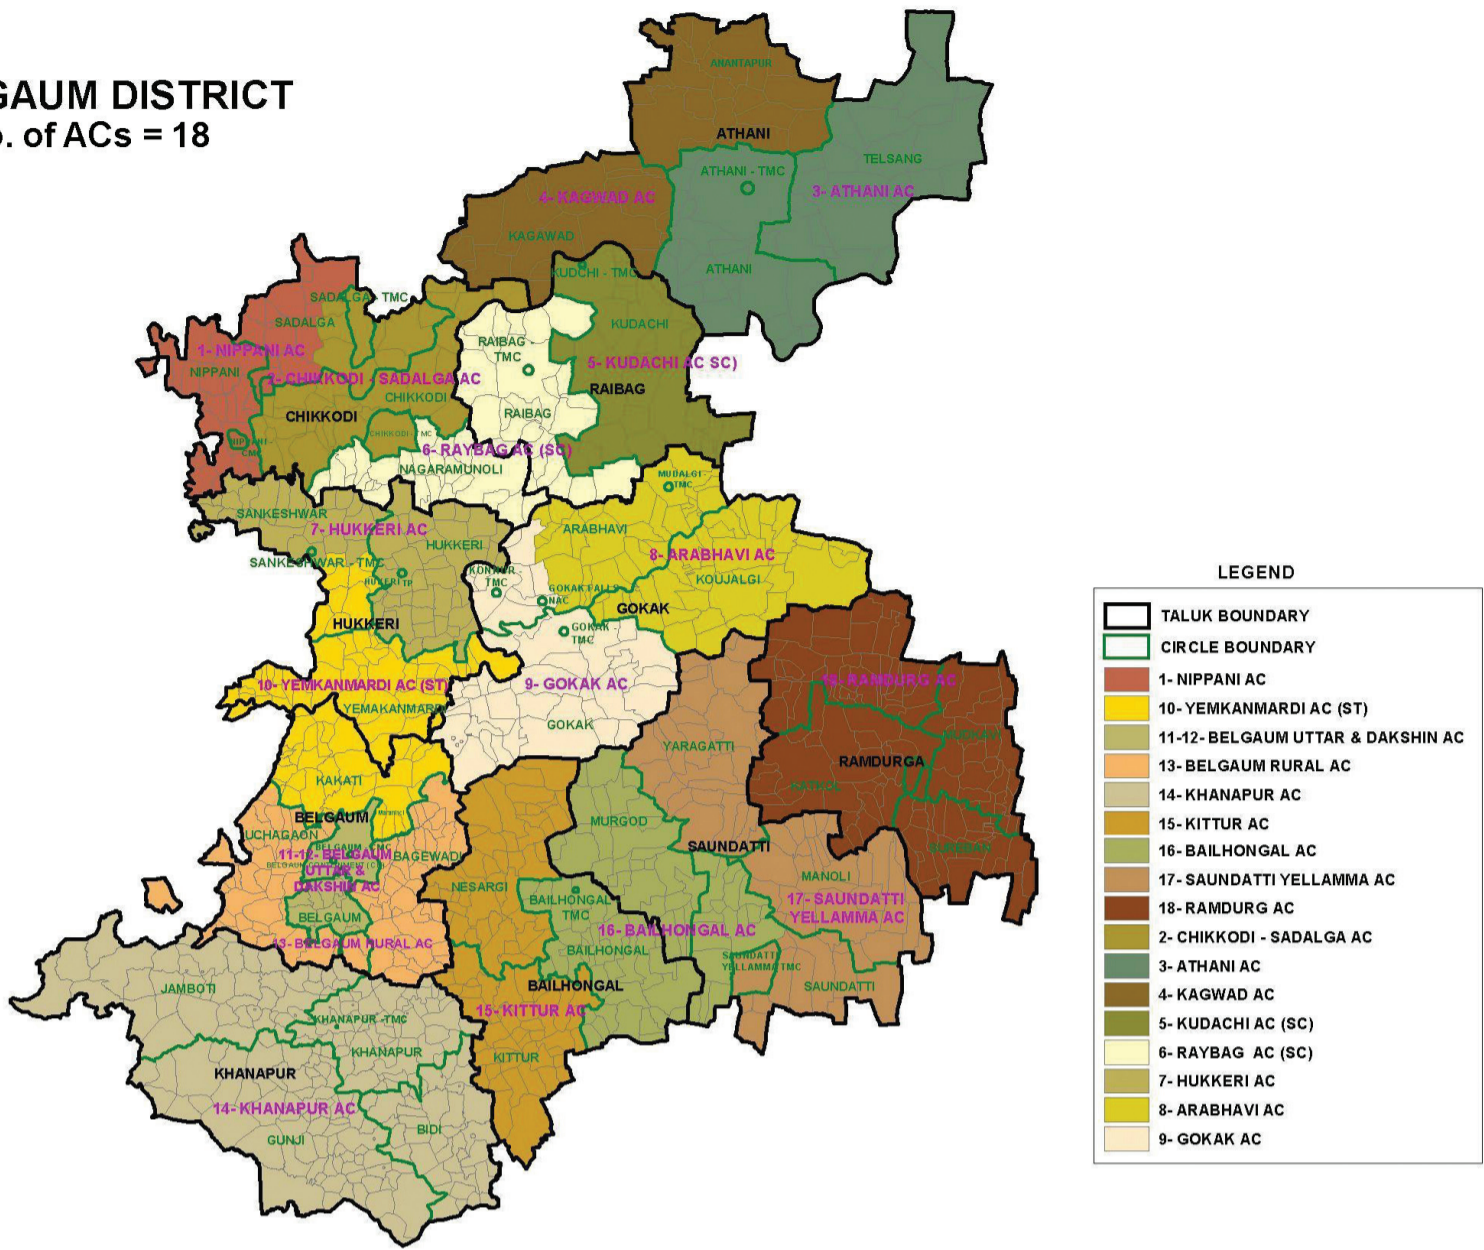

Map not to scale

### BELGAUM DISTRICT No. of ACs = 18

### BAGALKOT DISTRICT No. of ACs = 7

Map not to scale