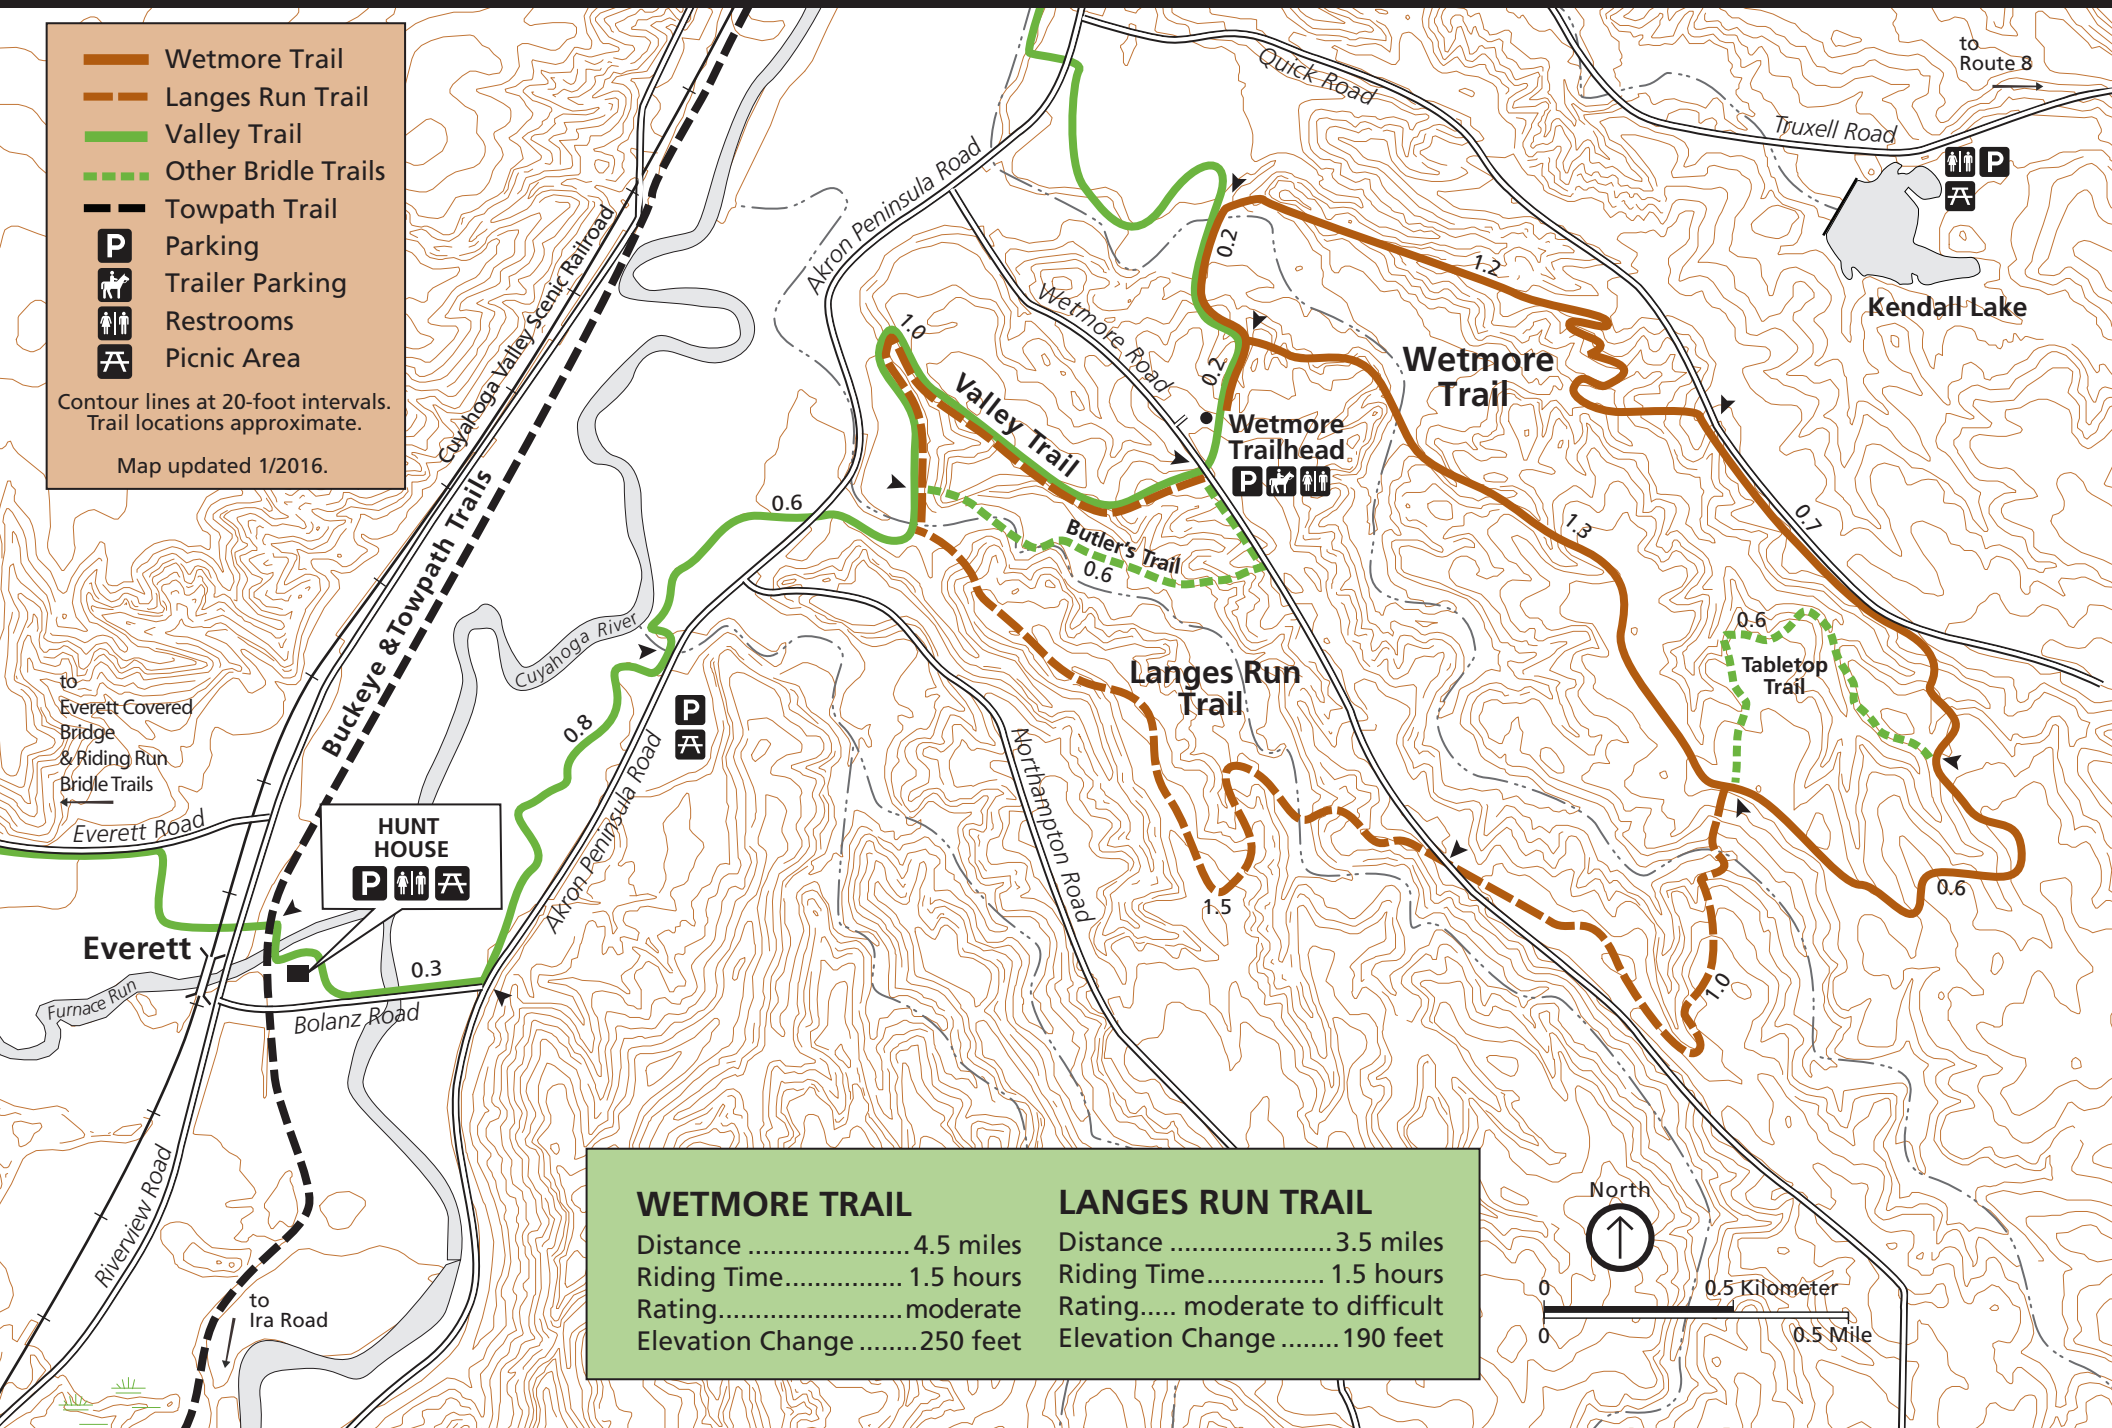

Wetmore Bridle Trails

National Park Service
 U.S. Department of the Interior
 Cuyahoga Valley National Park

— Wetmore Trail
- - - Langes Run Trail
— Valley Trail
- - - Other Bridle Trails
- - - Towpath Trail
 Parking
 Trailer Parking
 Restrooms
 Picnic Area
 Contour lines at 20-foot intervals.
 Trail locations approximate.
 Map updated 1/2016.

WETMORE TRAIL	LANGES RUN TRAIL
Distance 4.5 miles	Distance 3.5 miles
Riding Time..... 1.5 hours	Riding Time..... 1.5 hours
Rating..... moderate	Rating..... moderate to difficult
Elevation Change 250 feet	Elevation Change 190 feet