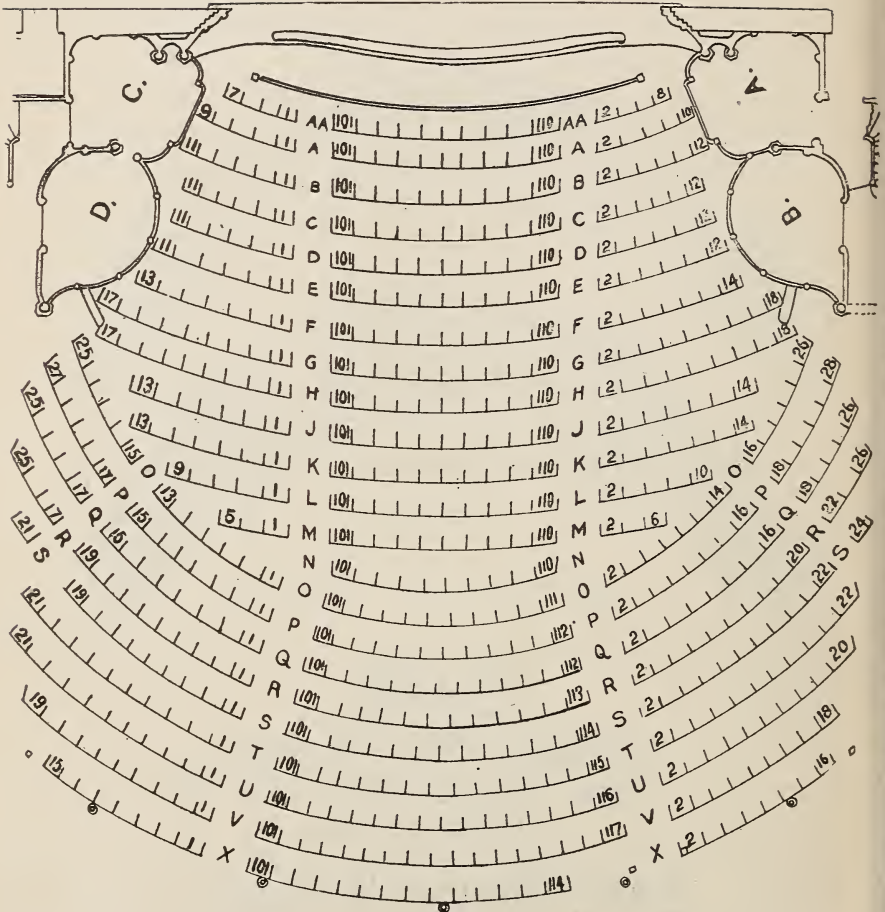

TREMONT THEATRE.

Seating Capacity, 1,539.

TREMONT THEATRE.

Edw. Kakas & Sons,

HIGH
GRADE
FURS.

162 Tremont St.

TREMONT THEATRE

Second Balcony and Family Circle.