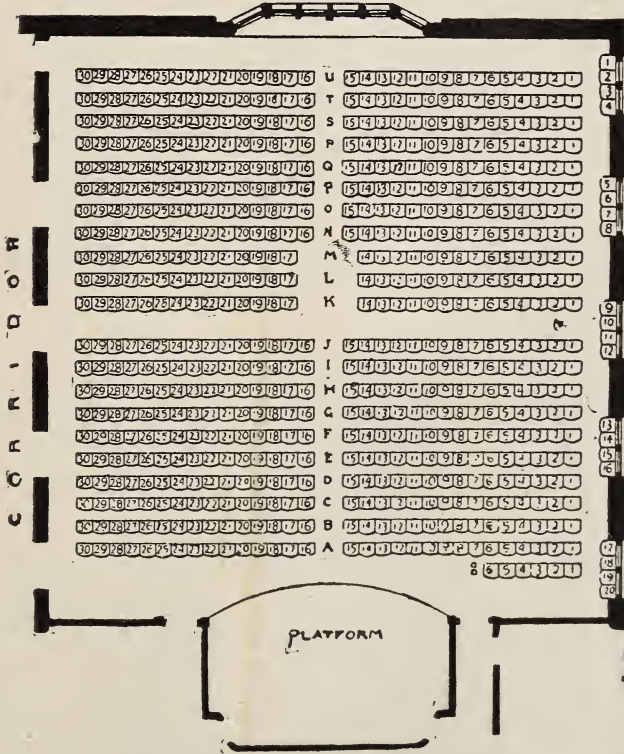

BOSTON YOUNG MENS CHRISTIAN ASSOCIATION
HALL

CORNER OF BERKELEY & BOYLSTON STREETS

Seating Capacity, 900.

BOSTON SYMPHONY HALL.

STAGE

36	32	26	24	A	23	14	A	13	4	A	3
36	27	B	26	B	26	14	B	16	7	B	6
36	29	C	28	C	28	17	B	16	9	C	8
36	29	D	28	D	28	19	C	18	9	D	8
36	29	E	28	E	28	19	D	18	9	E	8
36	29	F	28	F	28	19	E	18	9	F	8
36	29	G	28	G	28	19	F	18	9	F	8
36	29	H	28	H	28	19	G	18	9	G	8
34	29	I	28	I	28	19	H	18	9	H	8
34	28	J	27	J	27	19	I	18	8	I	7
54	28	K	27	K	27	18	J	17	8	K	7
34	28	L	27	L	27	18	K	17	8	L	7
34	28	M	27	M	27	18	L	17	8	M	7
34	28	N	27	N	27	18	M	17	8	N	7
32	27	O	27	O	27	18	O	17	8	O	7
32	27	P	26	P	26	17	P	16	7	P	6
32	27	Q	26	Q	26	17	Q	16	7	Q	6
32	27	R	26	R	26	17	R	16	7	R	6
32	27	S	26	S	26	17	R	16	7	S	6
32	27	T	26	T	26	17	S	16	7	T	6
32	27	U	26	U	26	17	T	16	7	U	6
32	27	V	26	V	26	17	U	16	7	V	6
32	27	W	26	W	26	17	V	16	7	V	6
						17	W	16	7	W	6
34		24	X	23		12	X	11			
34		24	Y	23		12	Y	11			
34		24	Z	23		12	Z	11			
34		24	AA	23		12	AA	11			
34		24	BB	23		12	BB	11			
34		24	CC	23		12	CC	11			
34		24	DD	23		12	DD	11			
34		24	EE	23		12	EE	11			
34		24	FF	23		12	FF	11			
34		24	GG	23		12	GG	11			
34		24	HH	23		12	HH	11			
34		24	II	23		12	II	11			
34		24	JJ	23		12	JJ	11			
30		24	KK	23		12	KK	11			
30		21	LL	20		11	LL	10			
30		21	MM	20		11	MM	10			
30		21	NN	20		11	NN	10			
24		21	OO	20		11	OO	10			
30		17	PP	16		9	PP	8			
34		21	QQ	20		11	QQ	10			
12	755	24	RR	23	12	RR	11	556