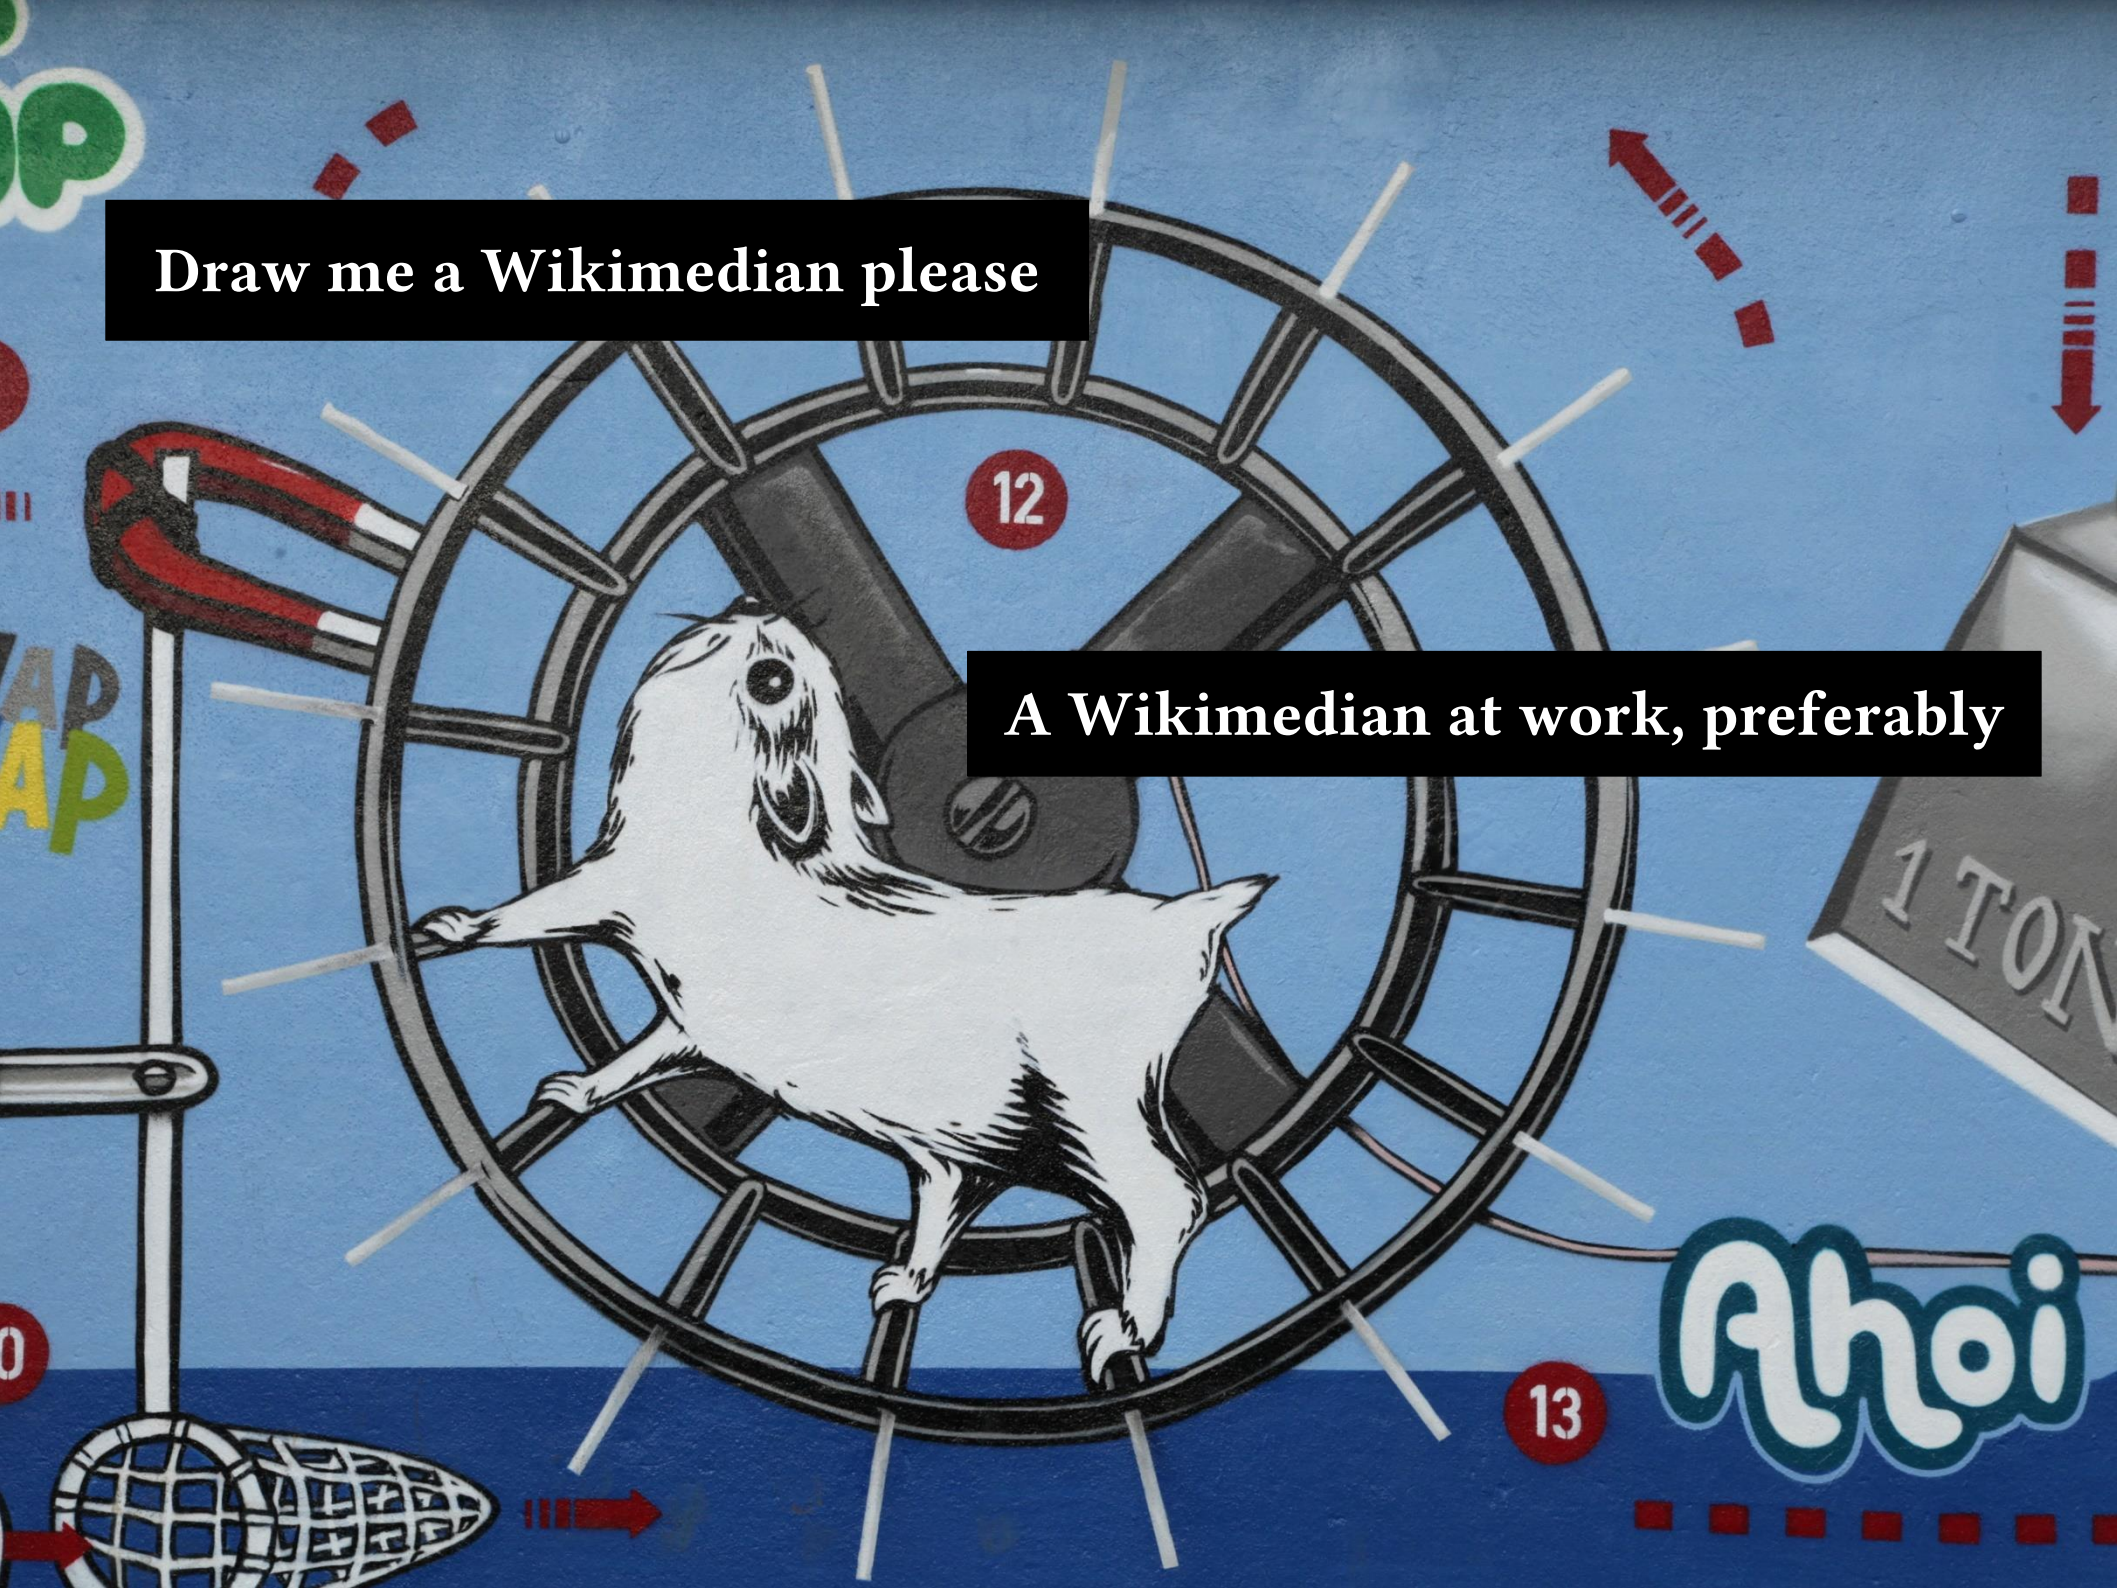

Draw me a Wikimedian please

A Wikimedian at work, preferably