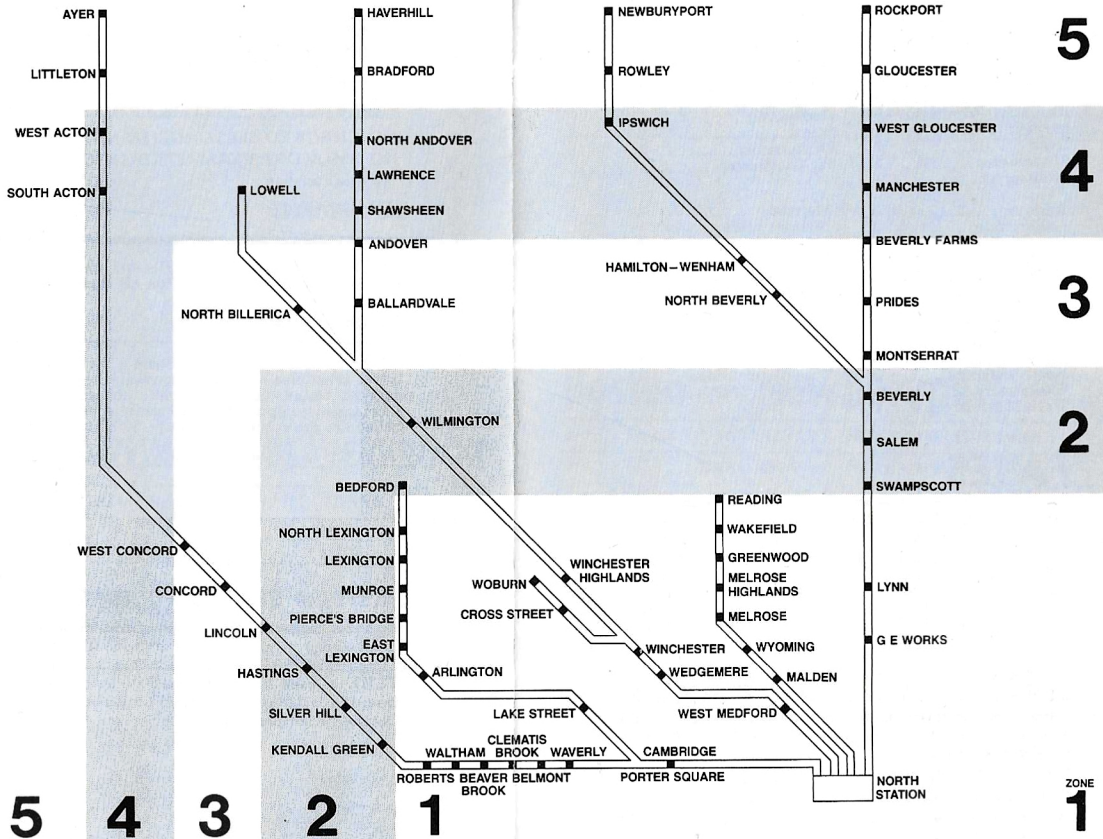

ZONE FARE SYSTEM

Station	Zone	Station	Zone
Arlington	1	Littleton	5
Ayer	5	Munroe	1
Beaver Brook	1	N. Lexington	1
Bedford	2	Pierces Bridge	1
Belmont	1	Roberts	1
Clematis Brook	1	Silver Hill	2
Concord	3	South Acton	4
E. Lexington	1	Waltham	1
Hastings	2	Waverly	1
Kendal Green	2	West Acton	4
Lexington	1	West Concord	3
Lincoln	2		
Beverly	2	Newburyport	5
Beverly Farms	3	No. Beverly	3
Gloucester	5	Prides	3
Hamilton/Wenham	3	Rockport	5
Ipswich	4	Salem	2
Lynn	1	Swampscott	2
Manchester	4	W. Gloucester	4
Montserrat	3		
Andover	3	Melrose	1
Ballardvale	3	Melrose Hlds.	1
Bradford	5	No. Andover	4
Greenwood	1	Reading	1
Haverhill	5	Shawsheen	3
Lawrence	4	Wakefield	1
Malden	1	Wyoming	1
Cross Street	1	Wilmington	2
Lowell	4	Winchester	1
North Billerica	3	Winchester Hlds.	1
Wedgemere	1	Woburn	1
West Medford	1		

FARES

Zone	One Way	Off Peak	Child-ren	12 Ride	Calendar Monthly
1	$1.10	$.50	$.50	$11.00	$31.00
2	1.30	.75	.75	13.00	37.00
3	1.60	.85	.85	16.00	46.00
4	1.80	1.00	1.00	18.00	51.00
5	2.10	1.25	1.25	21.00	60.00

INTERMEDIATE FARES

Between Any Two Stations (Other Than Boston or Via Boston):

Within A Single Zone	$.50
Within 2 Zones	.60
Within 3 Zones	.70
Within 4 Zones	.80
Within 5 Zones	.90

OFF PEAK FARES

Are not valid on trains scheduled to arrive Boston between 6:00 AM and 9:45 AM or on trains scheduled to depart Boston between 3:30 PM and 7:05 PM on weekdays. They are valid on all other trains, including all trains on Saturdays, Sundays, and Holidays.

Revised 7-1-74

REFERENCES

HOLIDAYS: New Year's Day, Washington's Birthday, Memorial Day, Independence Day, Labor Day, Columbus Day, Veterans' Day, Thanksgiving Day, and Christmas Day. Regular Monday-Friday service will be operated on Patriots' Day, and Bunker Hill Day.

c Change to connecting train required; consult conductor.

e Stops to discharge passengers.

f Stops on signal to discharge or receive passengers.

v Stops to receive passengers.

Light Face AM. Bold Face PM.

NO CHECKED BAGGAGE HANDLED.

NO SMOKING PERMITTED IN COACHES.

No meal service.

EQUIPMENT

BUDD RAIL DIESEL CARS are operated in coach service, between all stations, on all Boston and Maine trains.

No meal service.

The company is not responsible for errors in published schedules nor any inconvenience resulting from delayed trains, failure to make connecting trains or shortage of equipment due to unusual passenger travel. Schedules are subject to change without notice.

EASTERN STANDARD TIME

Schedules in this timetable conform with the Uniform Time Act of 1966 which provides that the STANDARD TIME of each time zone shall be advanced one hour from the last Sunday in April until the last Sunday in October, each year.

The Massachusetts Bay Transportation Authority, under an agreement with Boston and Maine Corporation, provides the financial assistance necessary for the operation of the commuter passenger service shown in this timetable. Your patronage is appreciated.

Form 5

BOSTON & MAINE

ZONE FARE SYSTEM