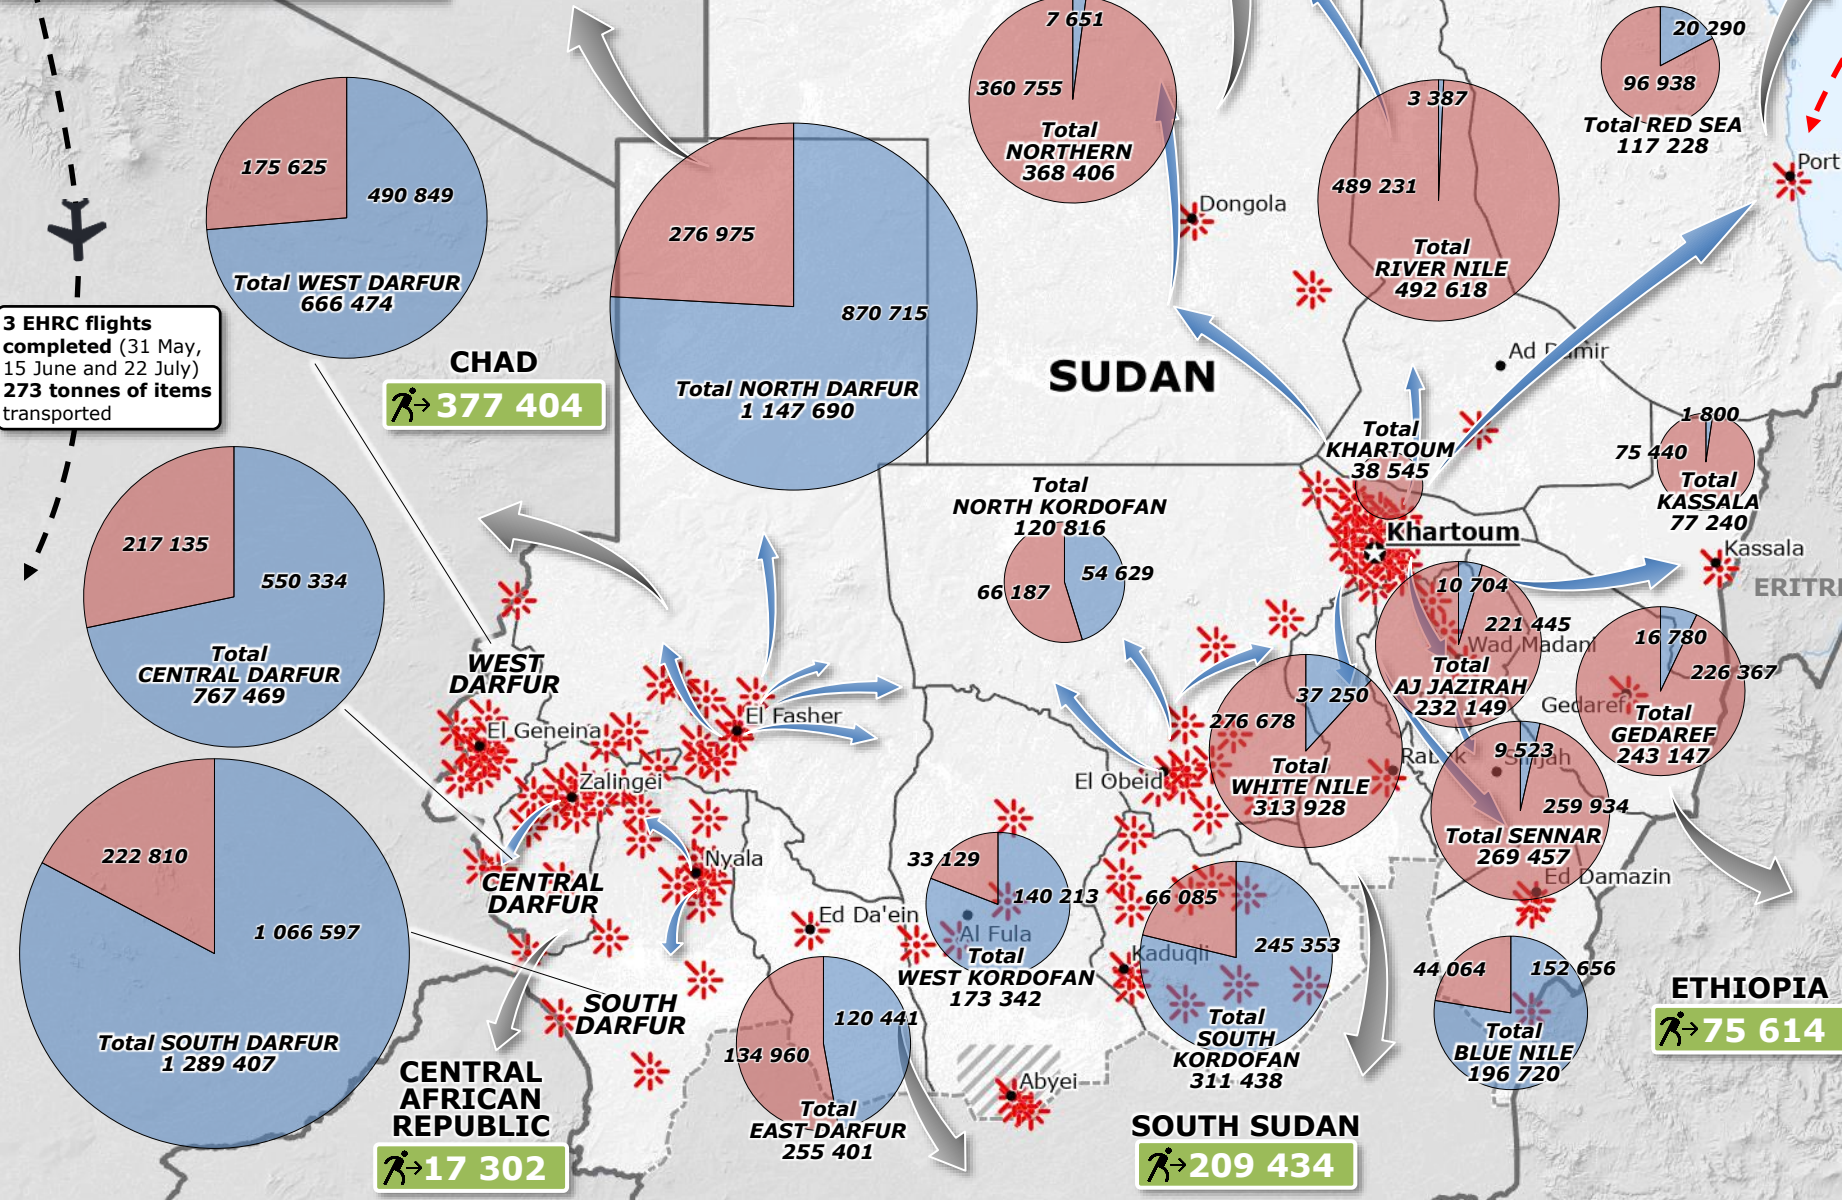

Sudan | Conflict and population displacement

Internally Displaced Persons¹ reported since 15 April 2023
3 282 303
 Cross border movements
968 451

6 EHRC flights completed
 (9, 16, 23 May and 5, 6, 7 July)
128 tonnes of items transported

Internally Displaced Persons (IDPs)¹
 Source: [IOM DTM](#) as of 2 August

Legend:
 ● Pre-conflict (blue)
 ● Post-conflict (red)
 ○ 150 000
 ○ 40 000

Population Flows

- Blue arrow: Internal movements
- Grey arrow: Cross border Movements
- Green arrow with person icon: Cross-border movements

Source: [IOM DTM](#) as of 6 August

Conflict

Red star icon: Clashes
 Source: [OCHA](#) as of 28 July

EHRC² operations

- Red dashed arrow with plane icon: Air Bridge from Sudan to Port Sudan
- Black dashed arrow with plane icon: Air Bridge from Europe to N'Djamena

¹Due to the ongoing fighting, many of the reported areas remain largely inaccessible to humanitarian actors and some data remains therefore partial.
²European Humanitarian Response Capacity.