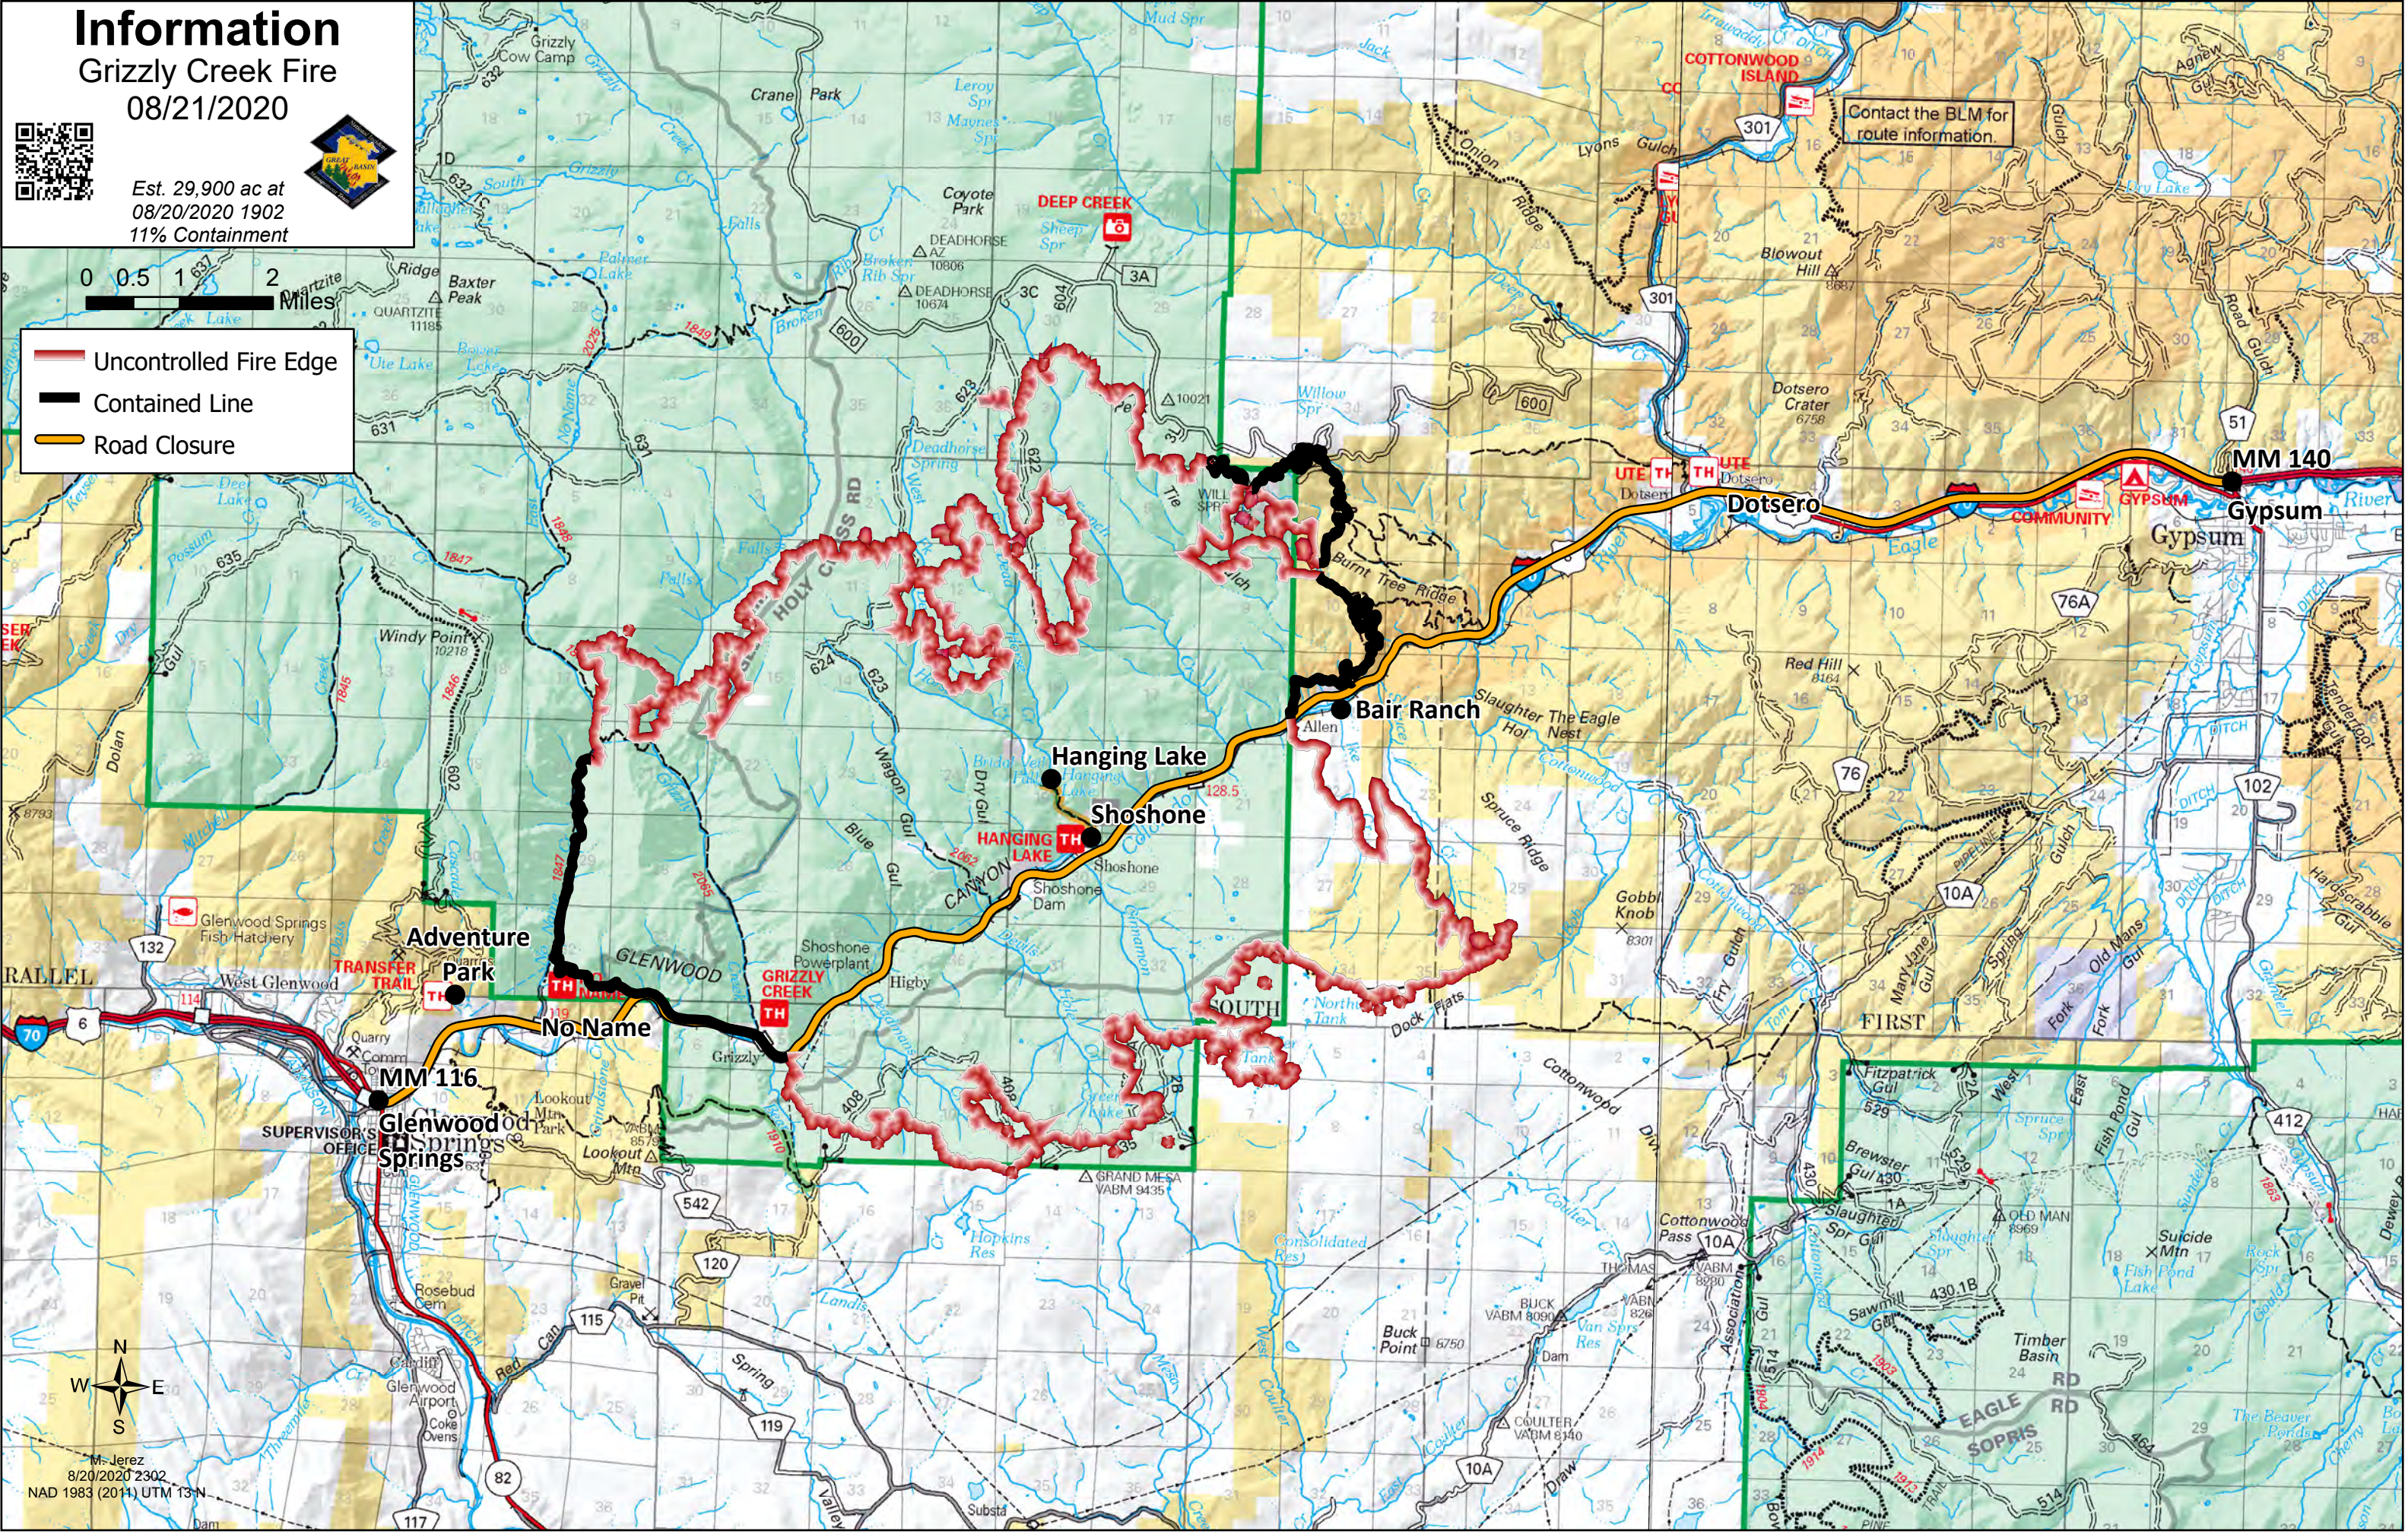

Information

Grizzly Creek Fire

08/21/2020

Est. 29,900 ac at
08/20/2020 1902
11% Containment

- Uncontrolled Fire Edge
- Contained Line
- Road Closure

Contact the BLM for
route information.

M. Jerez
8/20/2020 2302
NAD 1983 (2011) UTM 13N