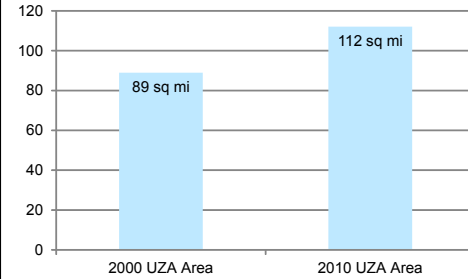

OCALA

URBANIZED AREAS 2000 - 2010

CHANGE IN POPULATION

2000 Population	2010 Population
106,542	156,909

CHANGE IN AREA

OCALA URBANIZED AREA

- Roadway
- Nearby 2010 Urbanized Areas
- 2000 Ocala Urbanized Area
- 2010 Ocala Urbanized Area
- Florida County Boundaries