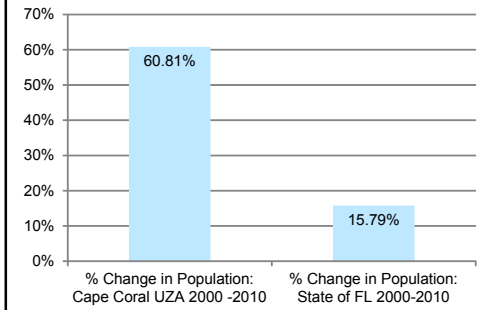

### CAPE CORAL

#### CHANGE IN POPULATION

2000 Population	2010 Population
329,757	530,290