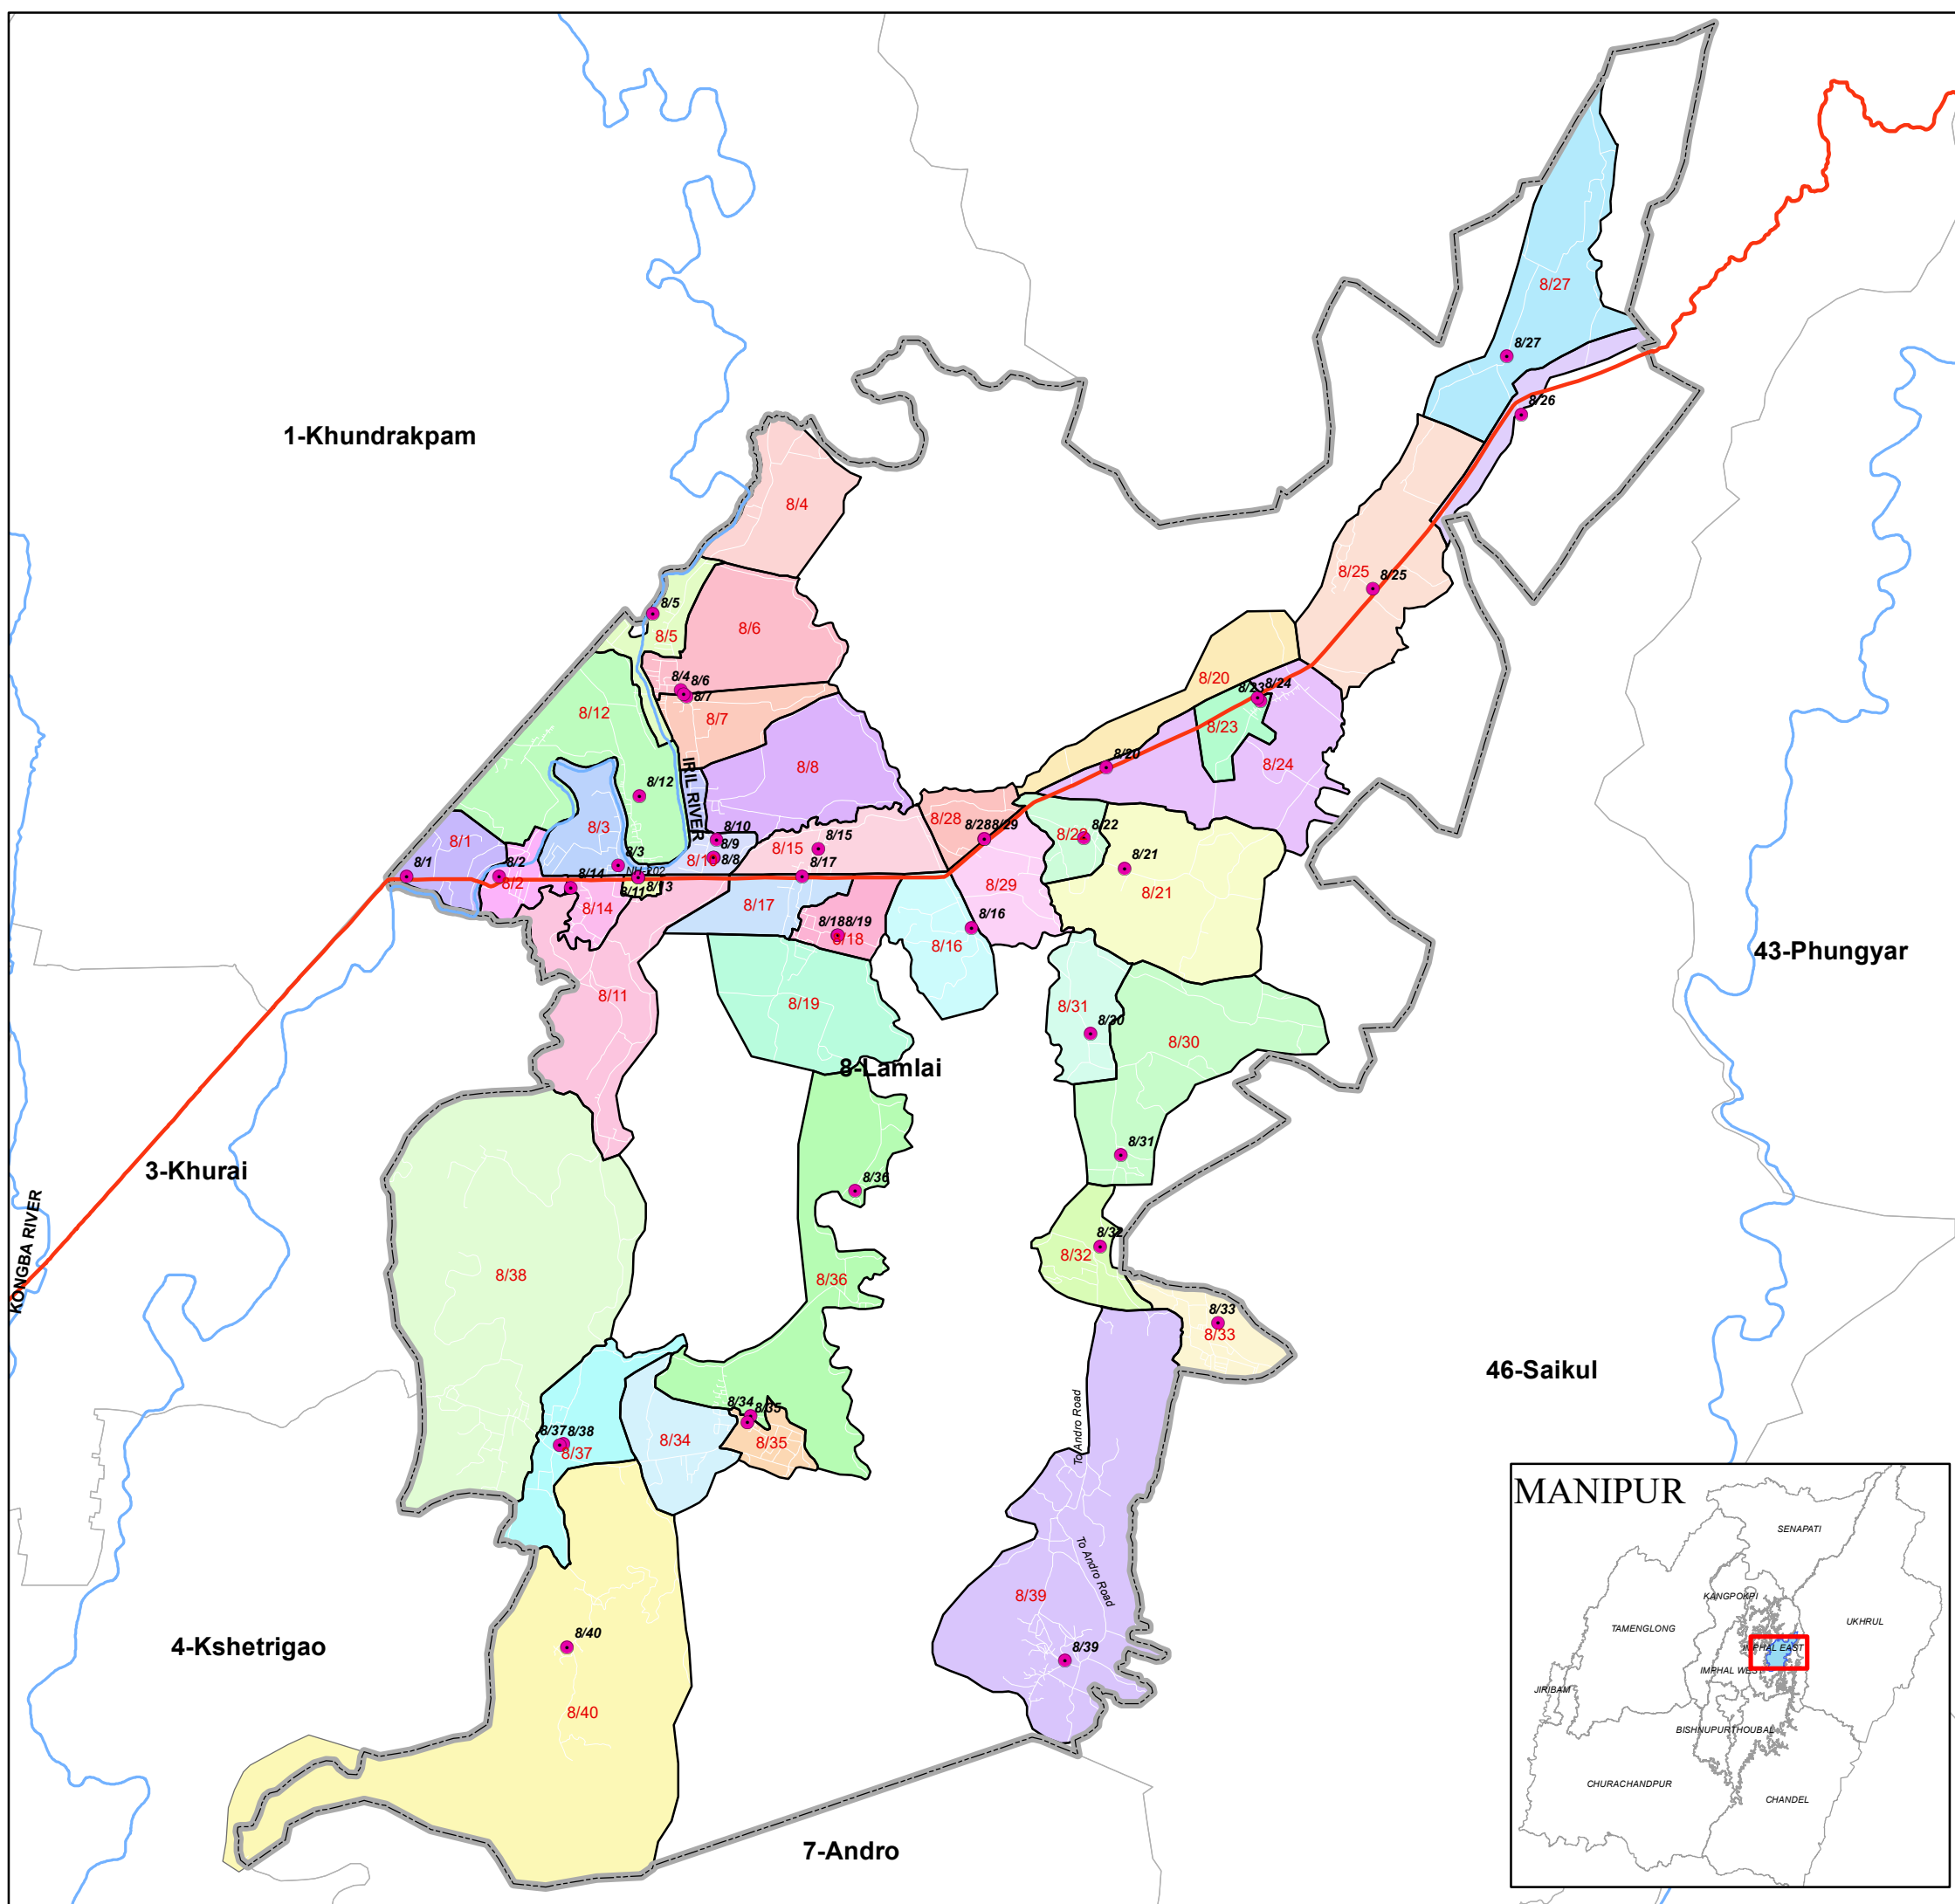

AC MAP (8-Lamlai AC)

Legend

- Polling Stations
- River
- National Highway
- Other Roads
- AC Boundary
- 8-Lamlai AC Boundary
- Part Boundary

Poll. No	Poll. Name
8/1	Sawombung Primary School
8/2	Sawombung Kabui Primary School
8/3	Itam Khunou Primary School
8/4	Sekta Primary School
8/5	Huidrom Anganwadi Center
8/6	Sekta Primary School (W/W)
8/7	Sekta Primary School (E/W)
8/8	Pungdongbam Upper Primary School (E/W)
8/9	Pungdongbam Upper Primary School (W/W)
8/10	Lamlai Higher Secondary School
8/11	Kharasom Primary School
8/12	Itam Nungoi Primary School
8/13	Yourbung Primary School
8/14	Yourbung High School
8/15	Central High School
8/16	Napet Palli Primary School
8/17	Lamlai Small Town Committee Community Hall
8/18	Lamlai Upper Primary School (N/W)
8/19	Lamlai Upper Primary School (S/W)
8/20	Leimakhong Mapal Primary School
8/21	Tellou Chana Upper Primary School
8/22	Chana Primary School
8/23	Seijang Primary School (S/W)
8/24	Seijang Primary School (E/W)
8/25	Sabungkhok Upper Primary School
8/26	Ching Tam High School
8/27	Thamnapokpi Primary School
8/28	Kameng Upper Primary School (E/W)
8/29	Kameng Upper Primary School (W/W)
8/30	Nongren Upper Primary School
8/31	Nongren Jr. High School
8/32	Nongdam Primary School
8/33	Oksu Ningthemchakhul Upper Primary School
8/34	Takhel Primary School (W/W)
8/35	Takhel Primary School (E/W)
8/36	Kanghuchingjil Primary School
8/37	Takhel Sanjenbam Primary School (E/W)
8/38	Takhel Sanjenbam Primary School (W/W)
8/39	Thayong Primary School (SSA)
8/40	Terakhong Upper Primary School

Prepared by:
Manipur Remote Sensing
Applications Centre (MARSAC)

Prepared for:
CEO, Manipur