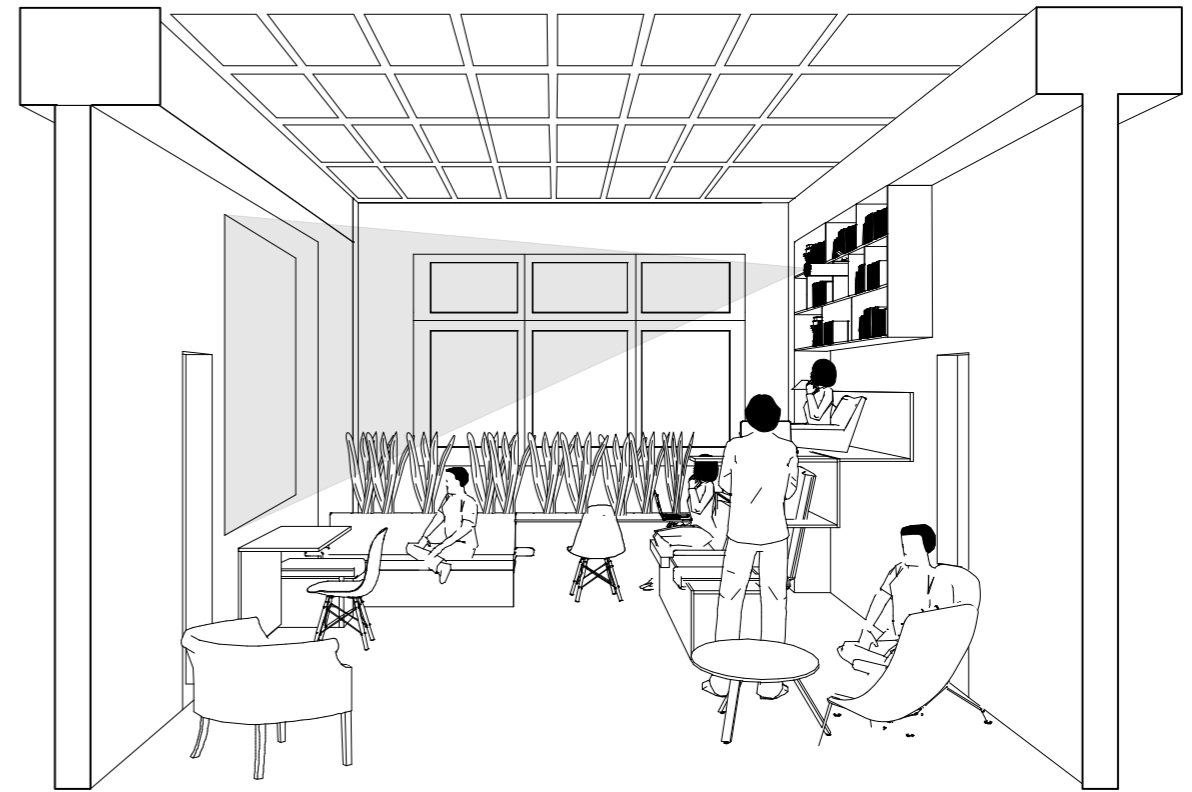

COMMUNITY SPACE 3: Möbelcollage / Agora

Wikimedia