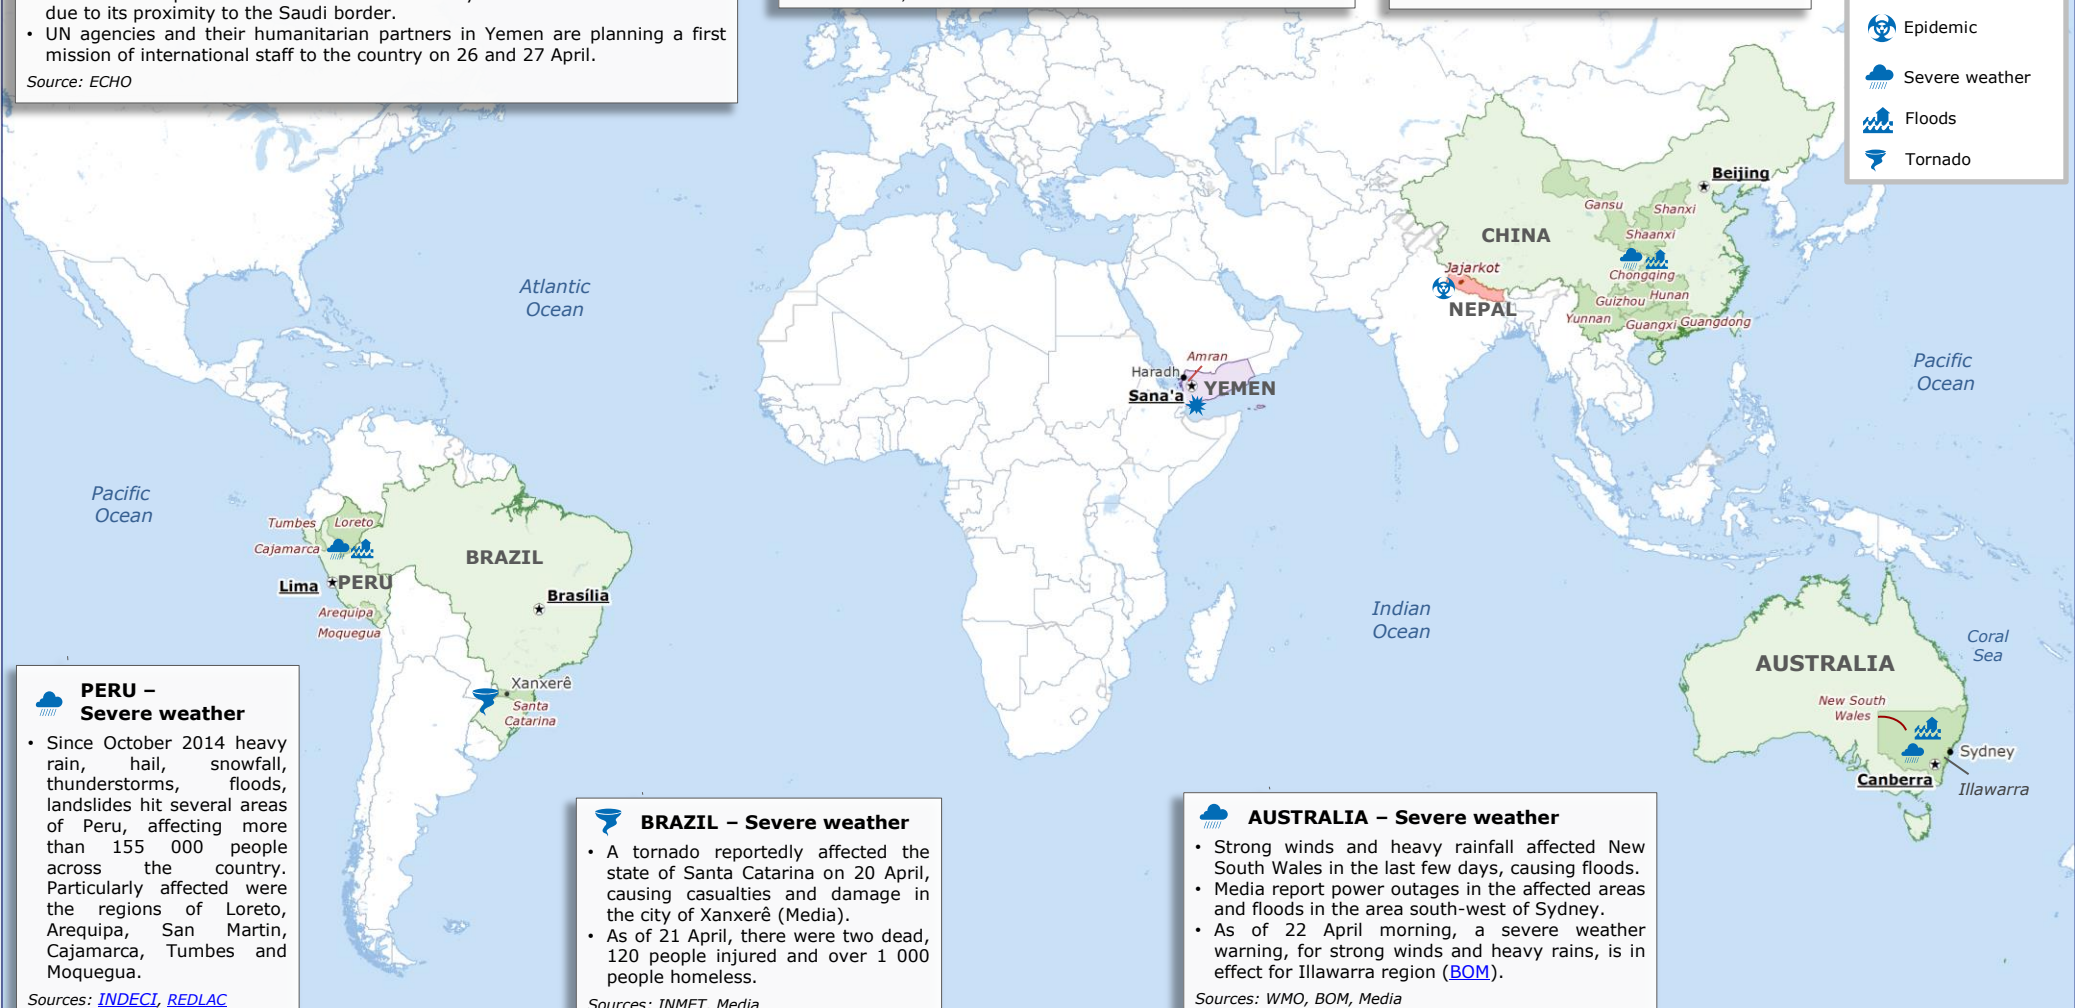

Source: ECHO

NEPAL – Swine flu outbreak

- An influenza-like illness outbreak has been reported in Jajarkot district since the end of March. The outbreak has affected 3 357 people and caused 24 fatalities.
- The Nepalese government deployed medical and rapid response teams to contain the epidemic. WHO is providing expertise, logistics support and training for health staff.
- The government has not issued any request for international assistance so far.

Sources: ECHO, WHO

CHINA – Severe weather

- Severe weather, including rain, hail and winds affected a number of provinces of China in the past few days, causing floods and damaging houses and crops.
- The provinces most affected were Shaanxi, Shanxi, Gansu, Hunan, Guangdong, Guizhou, Yunnan, Guangxi and Chongqing.

Sources: Ministry of Civil Affairs, CMA

Countries affected by

1. Conflict
   - Epidemic
   - Severe weather
2. **Symbols**
3. Conflict
   - Epidemic
   - Severe weather
   - Floods
   - Tornado

PERU – Severe weather

- Since October 2014 heavy rain, hail, snowfall, thunderstorms, floods, landslides hit several areas of Peru, affecting more than 155 000 people across the country. Particularly affected were the regions of Loreto, Arequipa, San Martin, Cajamarca, Tumbes and Moquegua.

Sources: INDECI, REDLAC

BRAZIL – Severe weather

- A tornado reportedly affected the state of Santa Catarina on 20 April, causing casualties and damage in the city of Xanxerê (Media).
- As of 21 April, there were two dead, 120 people injured and over 1 000 people homeless.

Sources: INMET, Media

AUSTRALIA – Severe weather

- Strong winds and heavy rainfall affected New South Wales in the last few days, causing floods.
- Media report power outages in the affected areas and floods in the area south-west of Sydney.
- As of 22 April morning, a severe weather warning, for strong winds and heavy rains, is in effect for Illawarra region (BOM).

Sources: WMO, BOM, Media