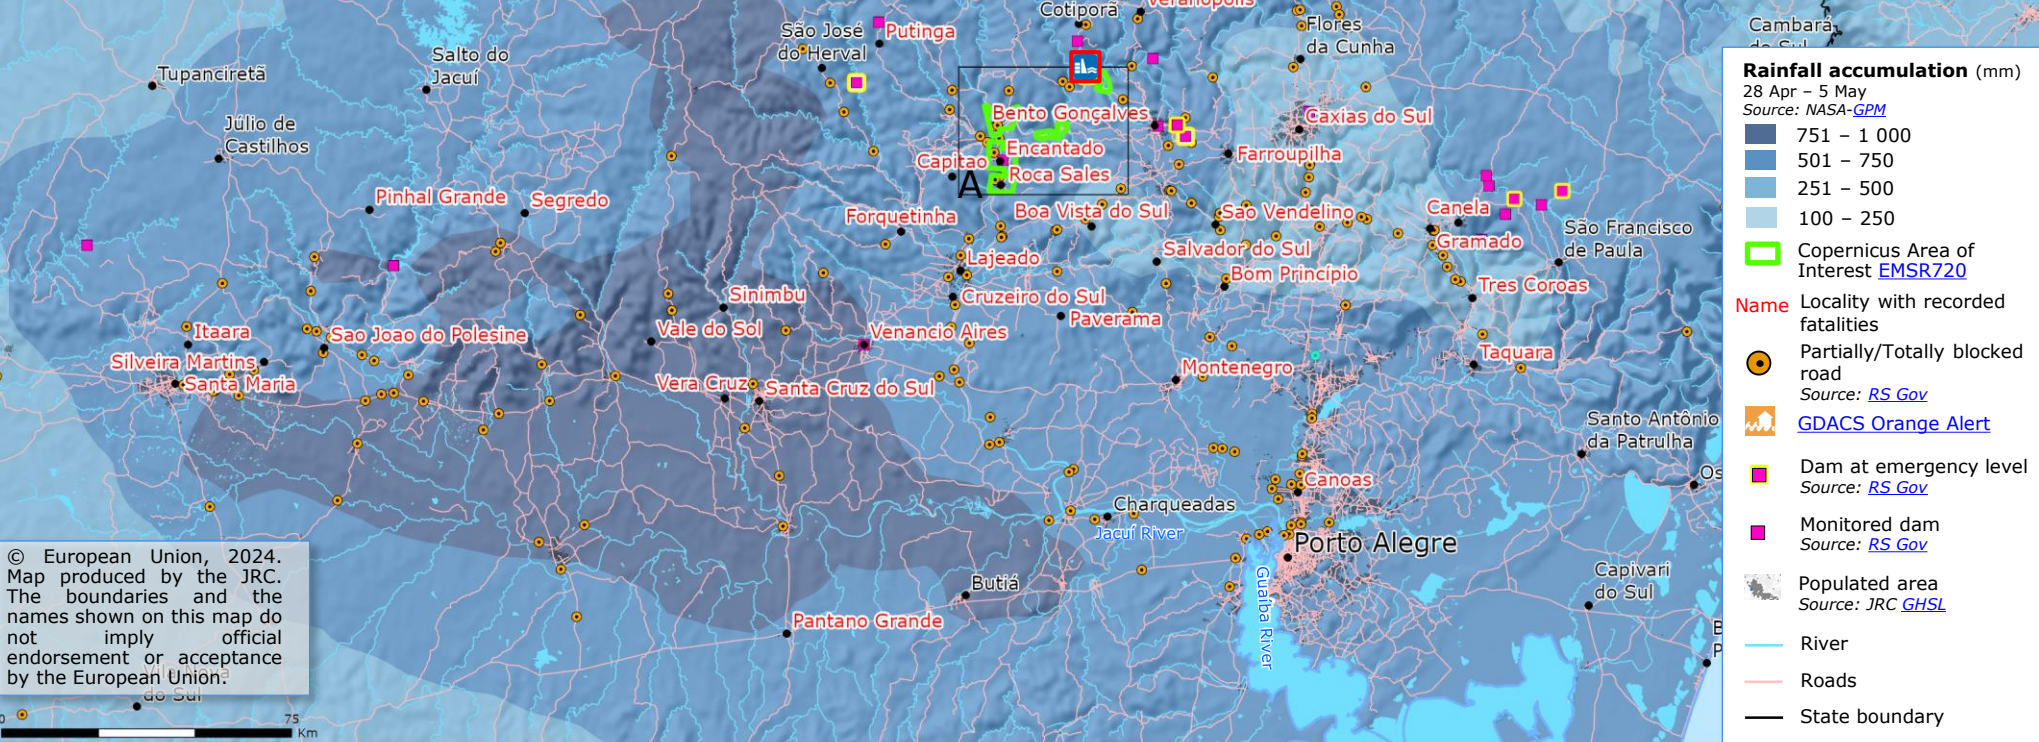

Brazil | Severe weather and floods

IMPACT OVERVIEW

As of 6 May
 Source: [Rio Grande do Sul Government \(RS Gov\)](#)

83 Fatalities	850 422 Affected people
111 Missing people	121 957 Displaced people
276 Injured people	19 368 Sheltered people

BRAZIL

Rio Grande Do Sul

© European Union, 2024.
 Map produced by the JRC.
 The boundaries and the names shown on this map do not imply official endorsement or acceptance by the European Union.