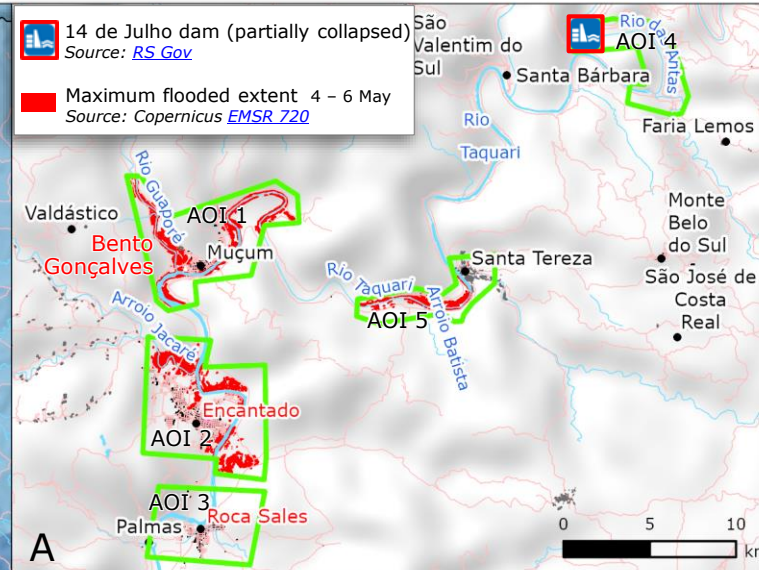

Brazil | Severe weather and floods

IMPACT OVERVIEW

As of 6 May
 Source: [Rio Grande do Sul Government \(RS Gov\)](#)

83 Fatalities	850 422 Affected people
111 Missing people	121 957 Displaced people
276 Injured people	19 368 Sheltered people

BRAZIL

Rio Grande Do Sul

© European Union, 2024.
 Map produced by the JRC.
 The boundaries and the names shown on this map do not imply official endorsement or acceptance by the European Union.