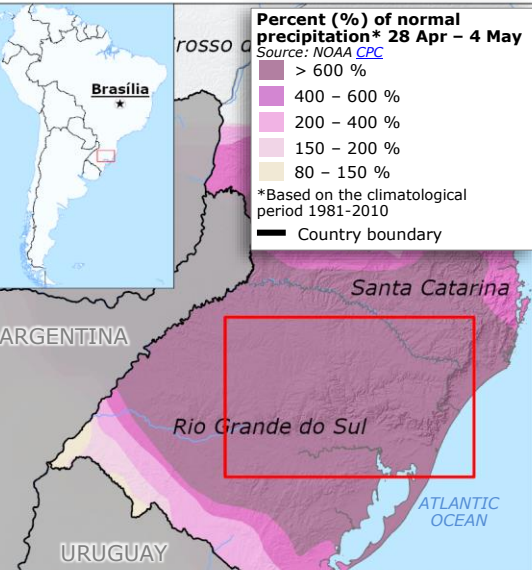

Brazil | Severe weather and floods

IMPACT OVERVIEW

As of 6 May
 Source: [Rio Grande do Sul Government \(RS Gov\)](#)

83 Fatalities	850 422 Affected people
111 Missing people	121 957 Displaced people
276 Injured people	19 368 Sheltered people