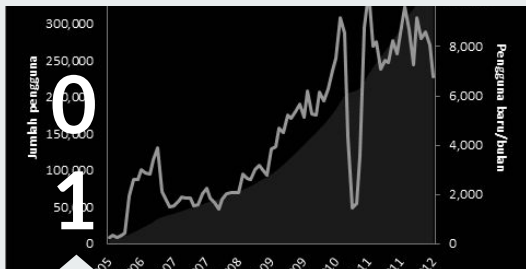

inisiatif

GLAM Statistical Tools

Membangun sebuah perangkat yang memberikan informasi statistik dari proyek GLAM yang sudah dan sedang berjalan

The seven habits of highly effective uploads

Melakukan upload dengan benar di Wikimedia Commons