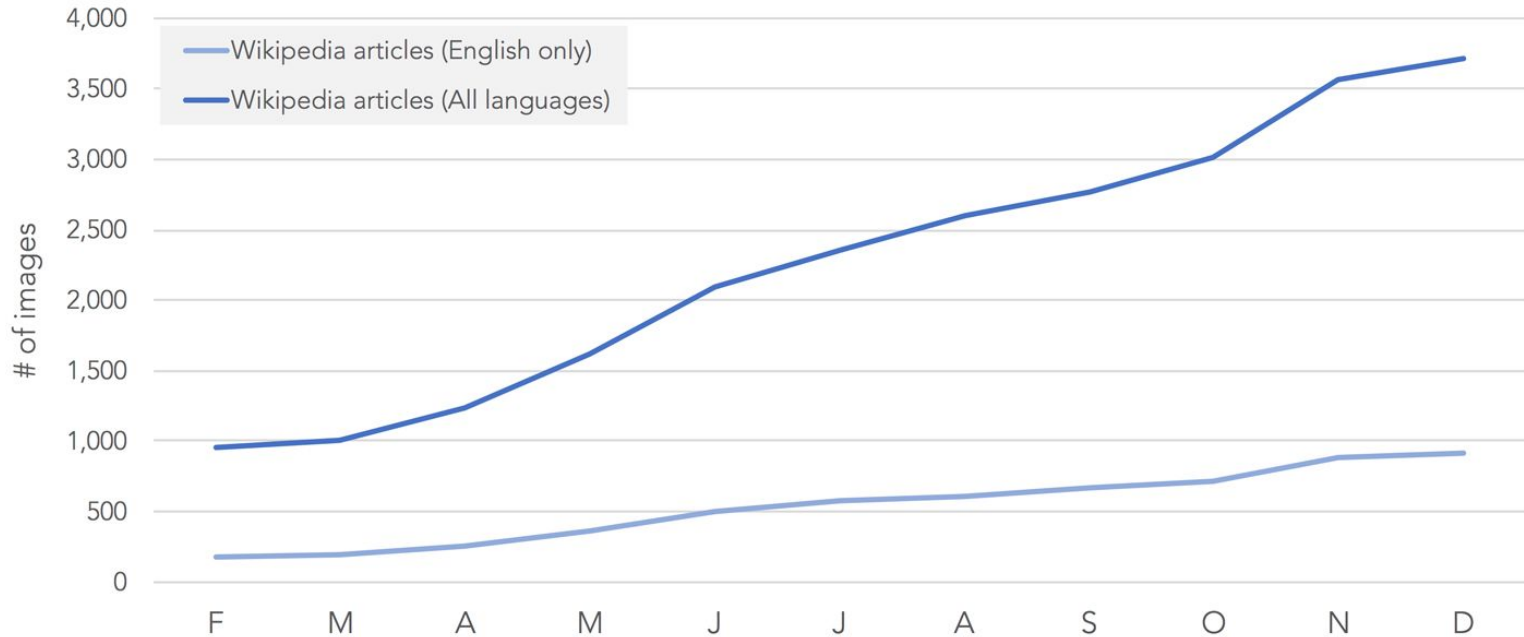

To look at **the impact of the Open Access initiative** only through the lens of metmuseum.org is to focus on **just the tip of the iceberg.**