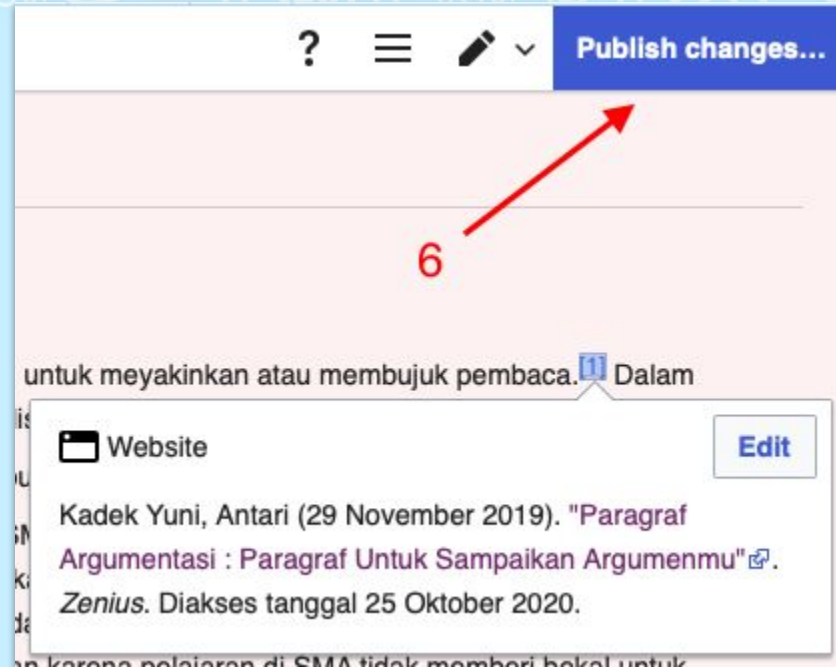

There might be some additional information about the "Cite web" template on its page.

Nama belakang penulis [[]] i 

Nama depan penulis [[]]

Tanggal terbit

Judul sumber *

Klik “Publish changes...”

Isi “#1lib1ref” dalam kolom ringkasan suntingan