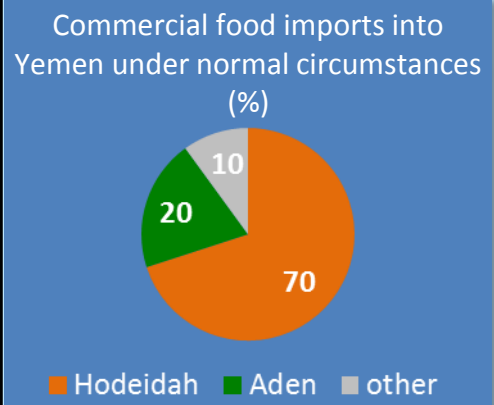

Yemen – Hodeidah Governorate

SITUATION OVERVIEW

On 13 June, fighting started around the city port of Hodeidah, which is a critical facility for both commercial and humanitarian imports to the country and delivery of life-saving assistance to the Yemeni population. As of 26 June, the port is still operational and accessible. However, the situation remains volatile.