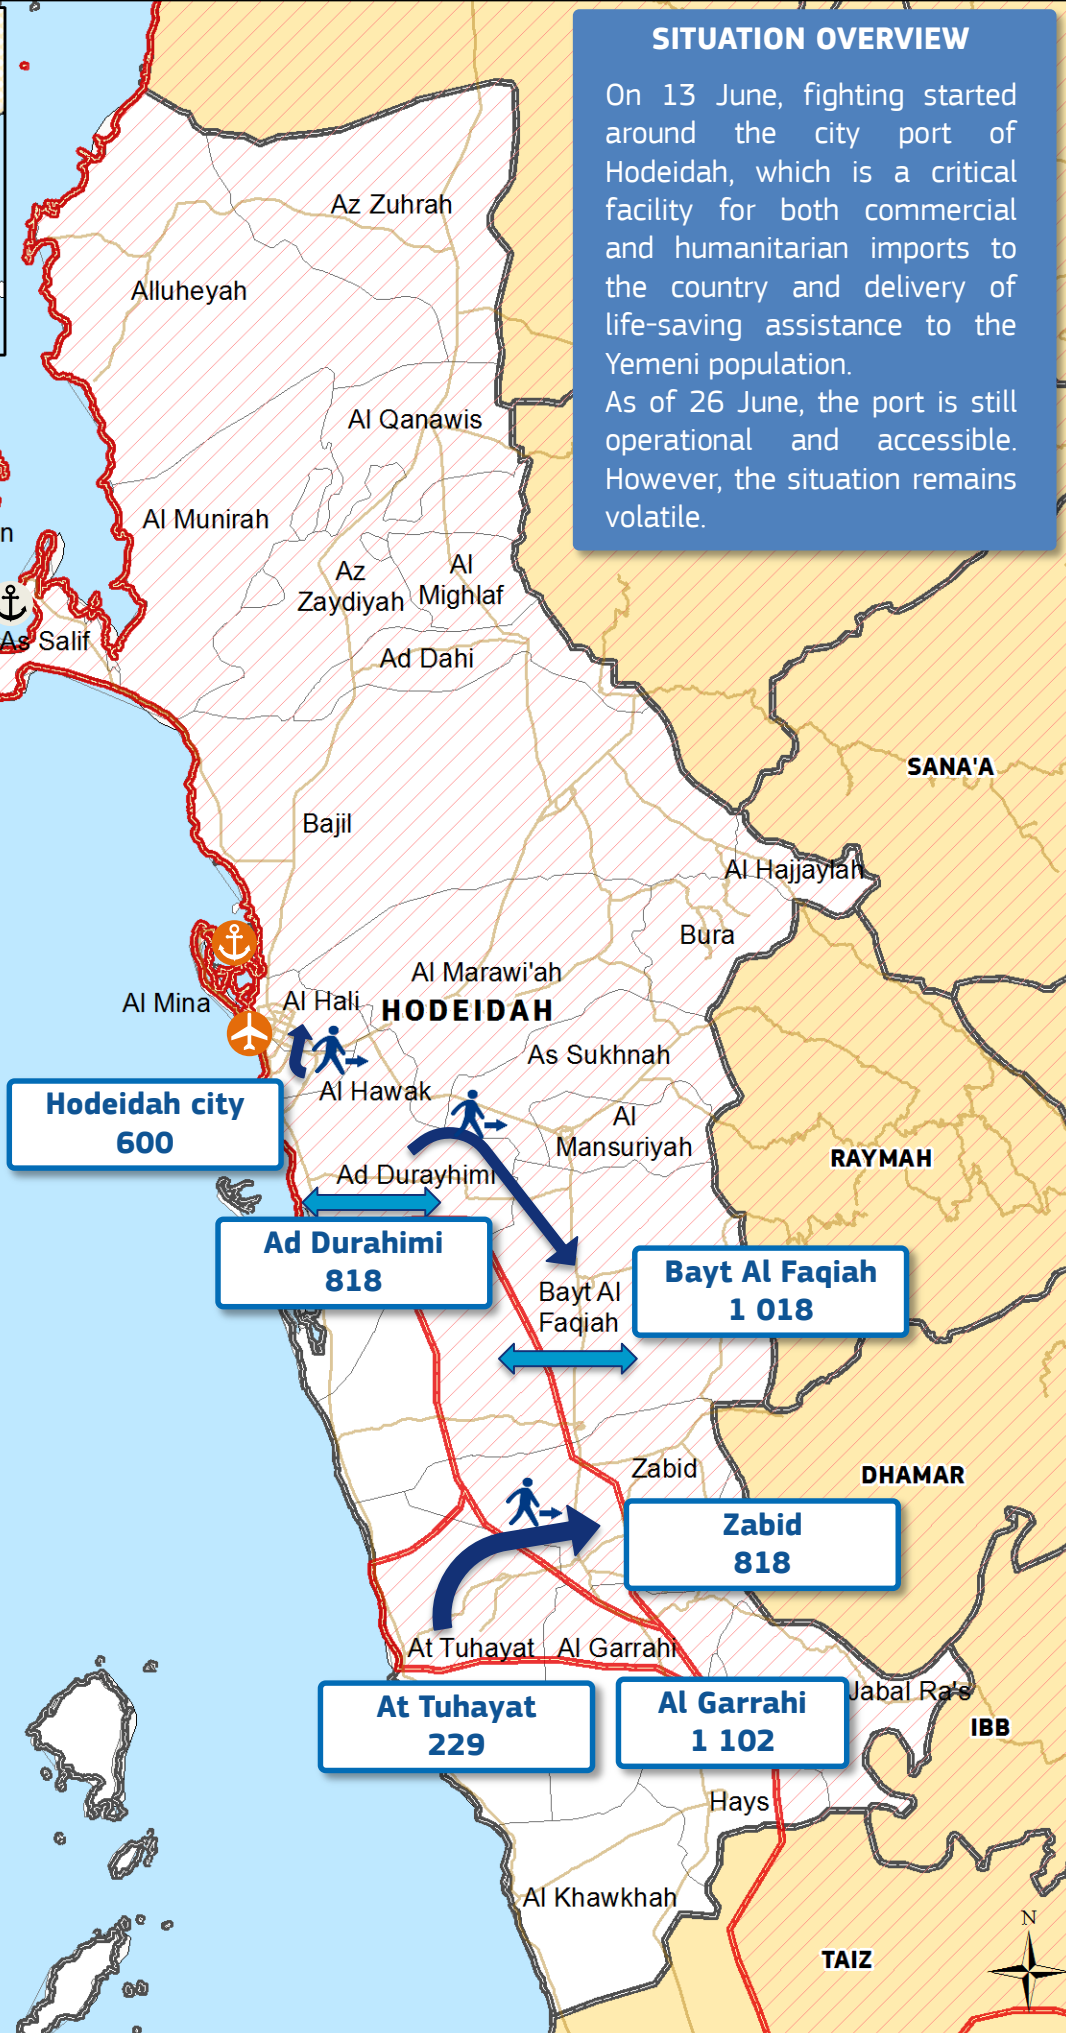

Yemen – Hodeidah Governorate

SITUATION OVERVIEW

On 13 June, fighting started around the city port of Hodeidah, which is a critical facility for both commercial and humanitarian imports to the country and delivery of life-saving assistance to the Yemeni population. As of 26 June, the port is still operational and accessible. However, the situation remains volatile.

- New IDP households 1 June – 21 June
- Inter district displacement
- Intra district displacement
- Port
- Hodeidah Port
- Hodeidah Airport
- Main road
- Areas under control/influence of Ansar Allah/Houthis (as of 12/06)
- Governorates
- Hodeidah districts