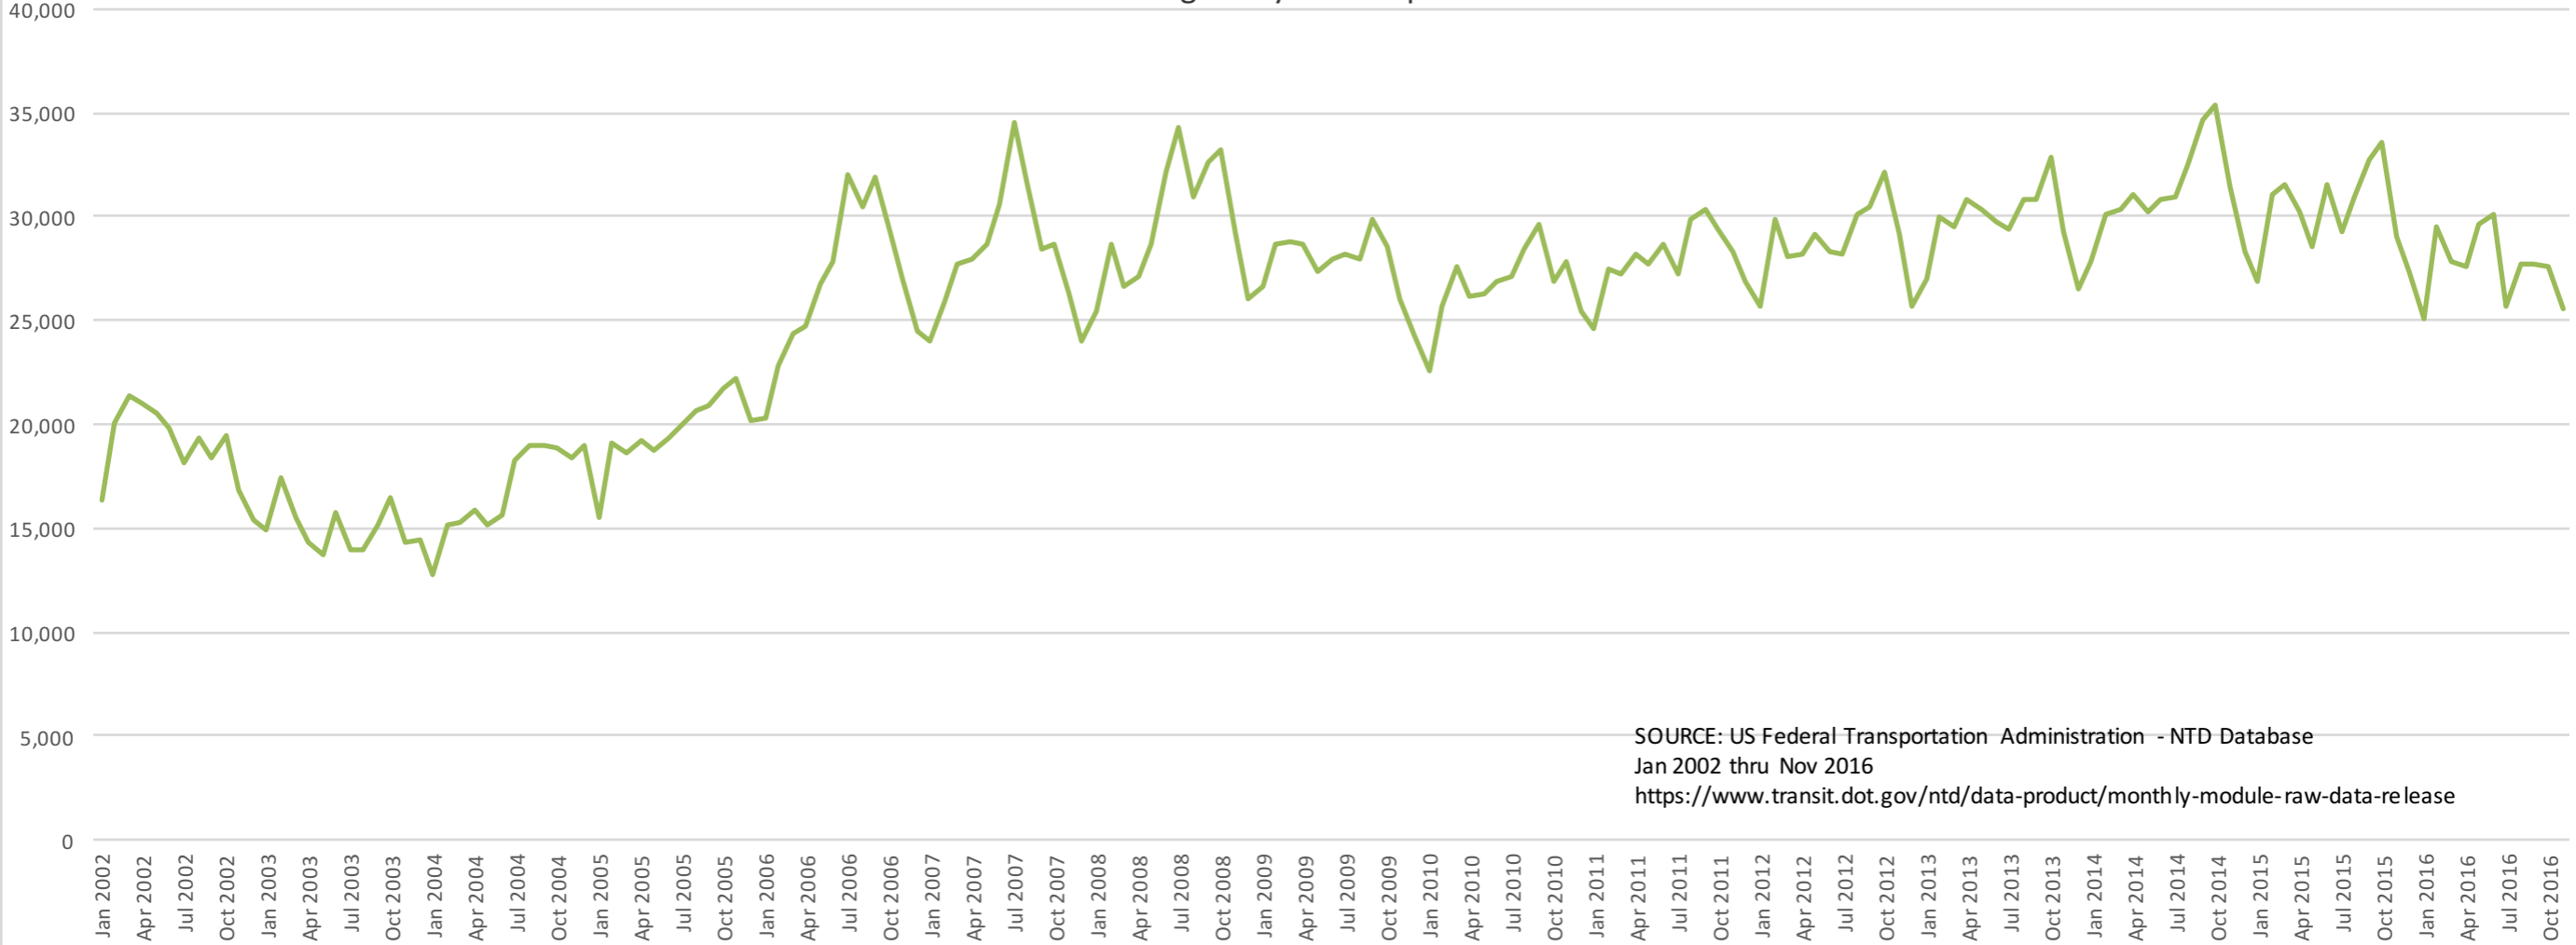

Santa Clara VTA Light Rail Average Daily Ridership

SOURCE: US Federal Transportation Administration - NTD Database
Jan 2002 thru Nov 2016
<https://www.transit.dot.gov/ntd/data-product/monthly-module-raw-data-release>