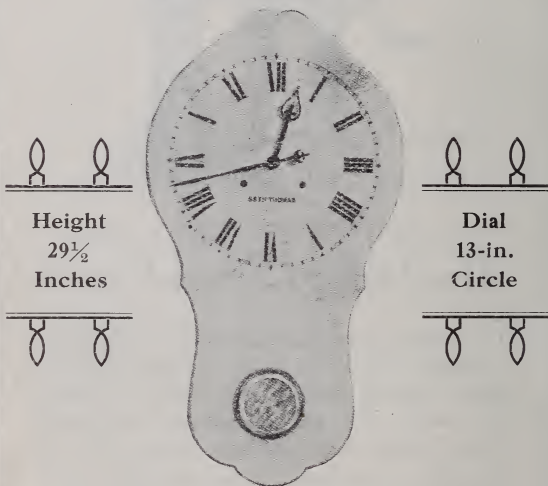

15 Day Pendulum Time Movement

Marble Dial Clock

Used Extensively for
Hotel Lobbies

Height
29½
Inches

Dial
13-in.
Circle

For Sale by all
Leading Jewelers

Seth Thomas Clock Co.

70 Wabash Ave.,
15 Maiden Lane,

Chicago, Ill.
New York, N. Y.

Please Mention Blue Book