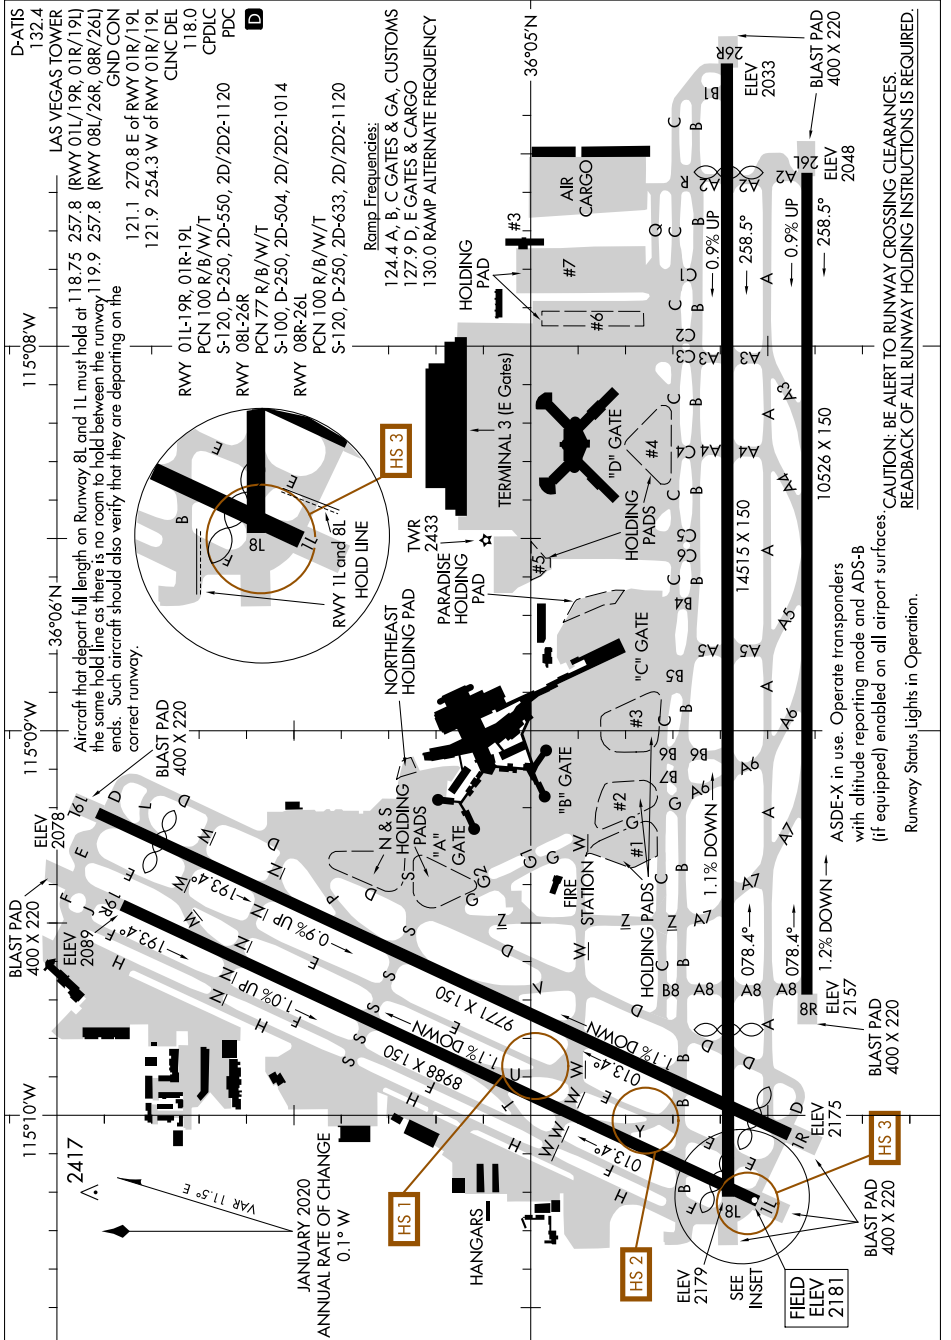

AIRPORT DIAGRAM

AL-662 (FAA)

HARRY REID INTL (LAS)
LAS VEGAS, NEVADA

SW-4, 24 FEB 2022 to 24 MAR 2022

AIRPORT DIAGRAM

LAS VEGAS, NEVADA
HARRY REID INTL (LAS)

SW-4, 24 FEB 2022 to 24 MAR 2022