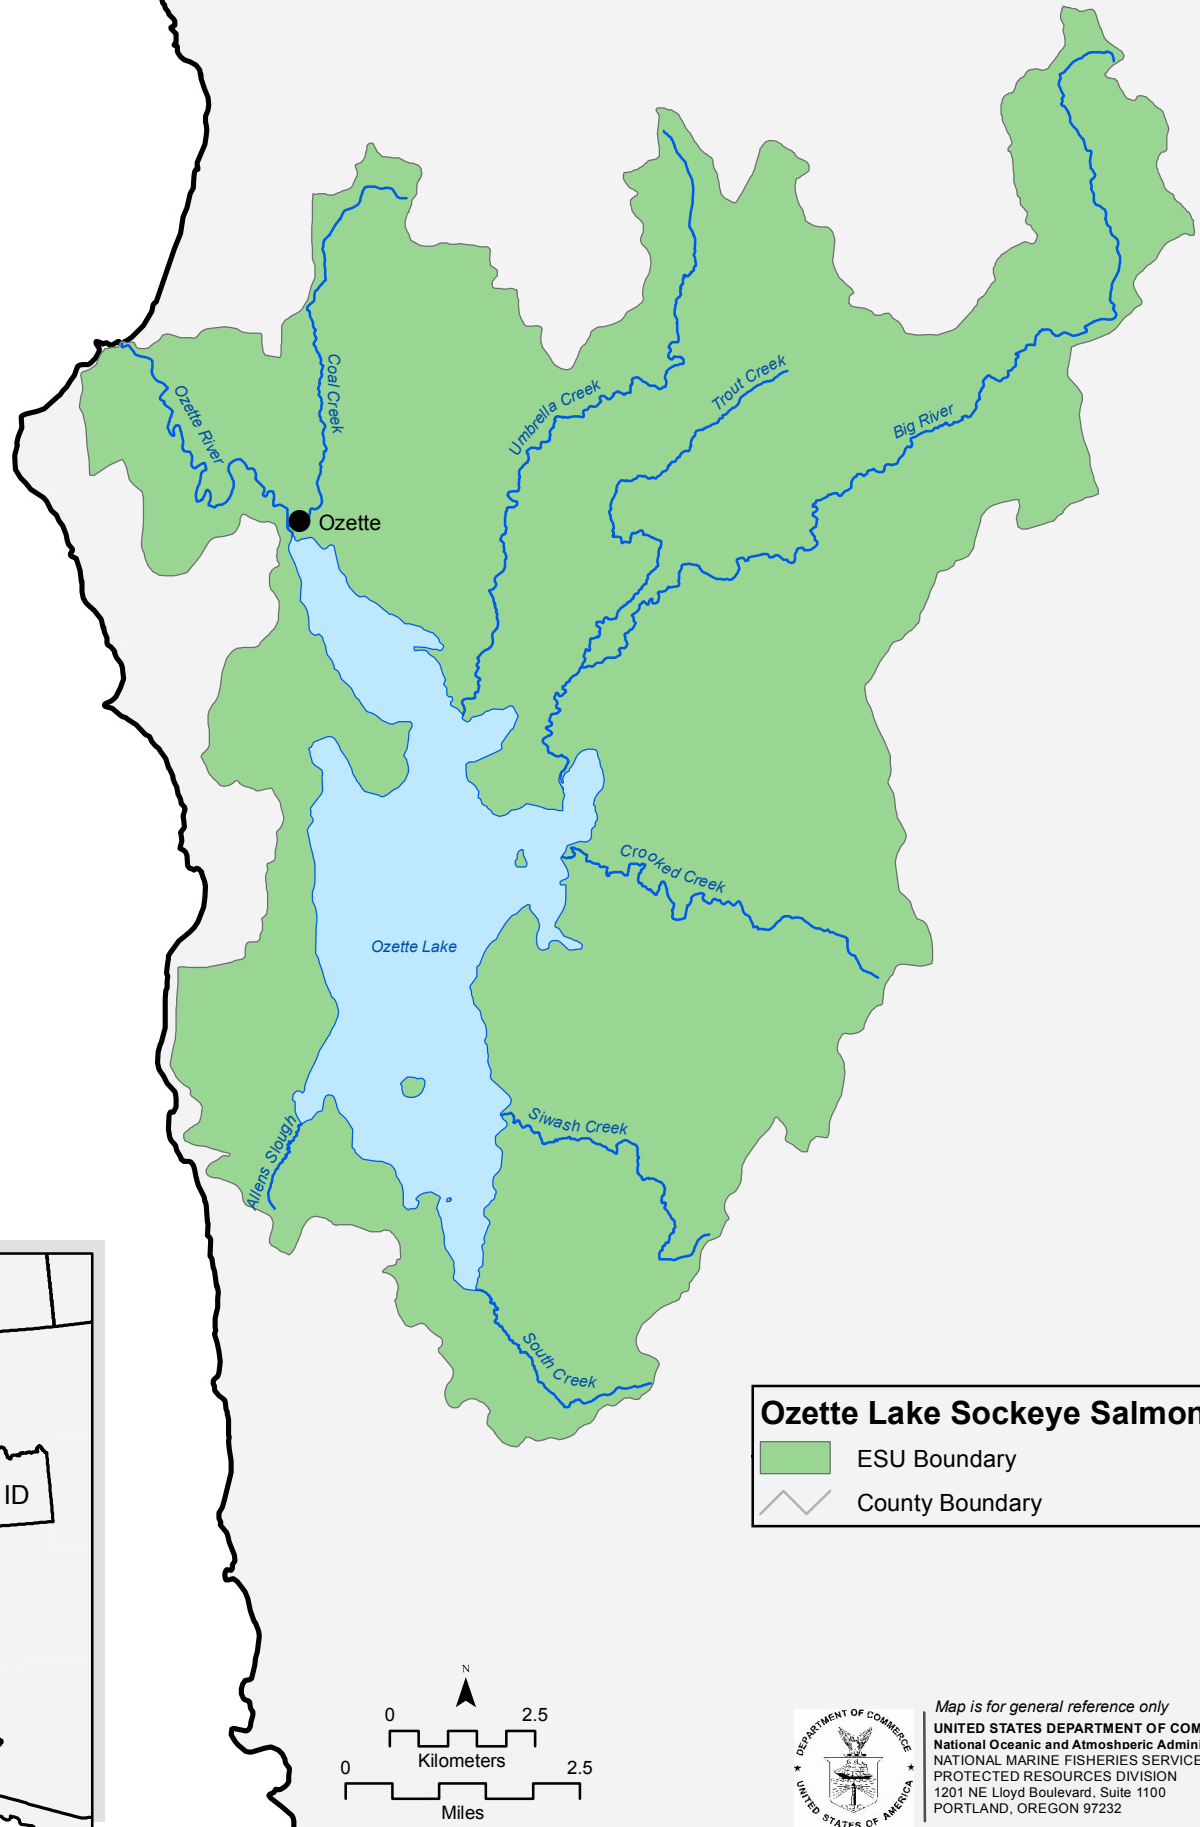

Ozette Lake Sockeye Salmon Evolutionarily Significant Unit

Current as of January 2013

Ozette Lake Sockeye Salmon

- ESU Boundary
- County Boundary

Map is for general reference only
UNITED STATES DEPARTMENT OF COMMERCE
 National Oceanic and Atmospheric Administration
 NATIONAL MARINE FISHERIES SERVICE
 PROTECTED RESOURCES DIVISION
 1201 NE Lloyd Boulevard, Suite 1100
 PORTLAND, OREGON 97232