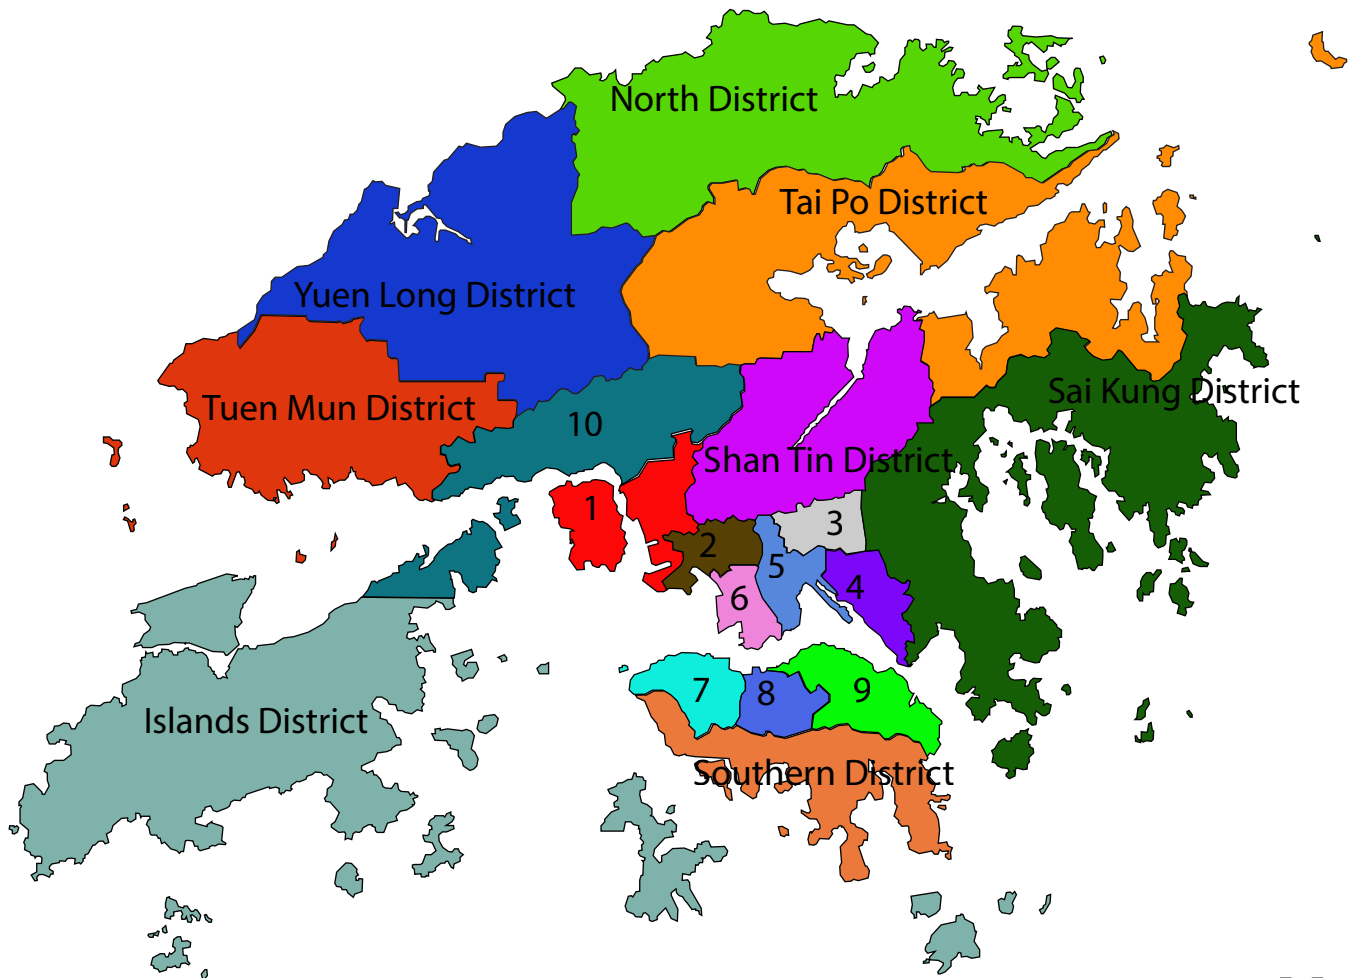

Districts of Hong Kong

1. Kwai Tsing District
2. Sham Shui Po District
3. Wong Tai Sin District
4. Kwun Tong District
5. Kowloon City District
6. Yan Tsim Mong District
7. Central & Western District
8. Wan Chai District
9. Eastern District
10. Tsuen Wan District

0 5 10 Mile

Author: Jindong Zhou
Date of Map Creation: 12/4/2014
Projection: Equidistant Cylindrical
Central Meridian: 115° E
Standard Parallels: 21° N, 23° N
Source of Data: GovHK (www.gov.hk)
Date of Data: 2014