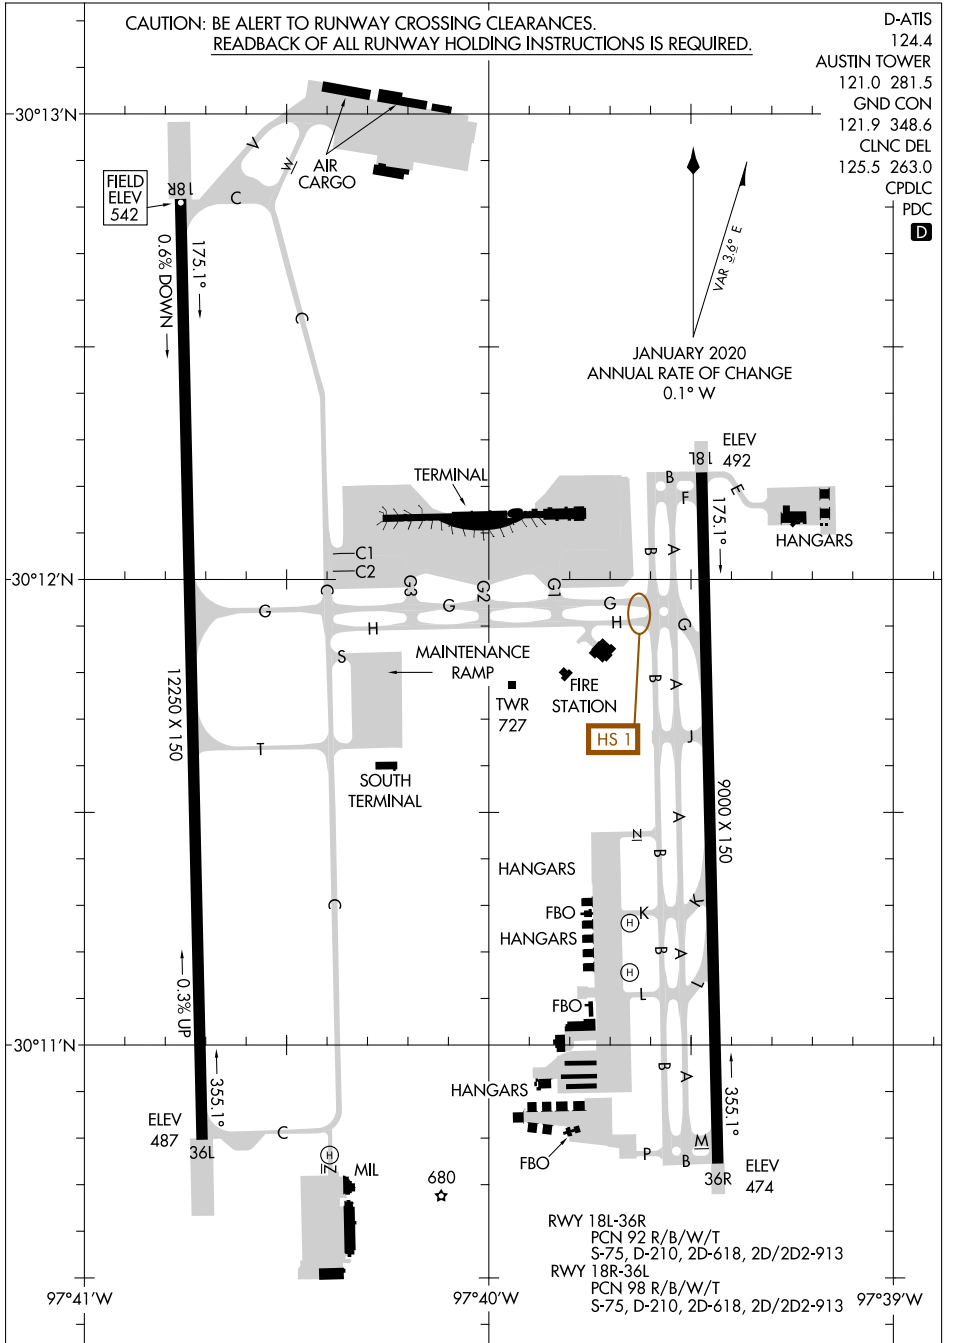

AIRPORT DIAGRAM

AL-556 (FAA)

AUSTIN-BERGSTROM INTL (AUS)

AUSTIN, TEXAS

**CAUTION: BE ALERT TO RUNWAY CROSSING CLEARANCES.
READBACK OF ALL RUNWAY HOLDING INSTRUCTIONS IS REQUIRED.**

- D-ATIS 124.4
- AUSTIN TOWER 121.0 281.5
- GND CON 121.9 348.6
- CLNC DEL 125.5 263.0
- CPDLC
- PDC
- D**

SC-3, 17 JUN 2021 to 15 JUL 2021

SC-3, 17 JUN 2021 to 15 JUL 2021

AIRPORT DIAGRAM

AUSTIN-BERGSTROM INTL (AUS)

AUSTIN, TEXAS