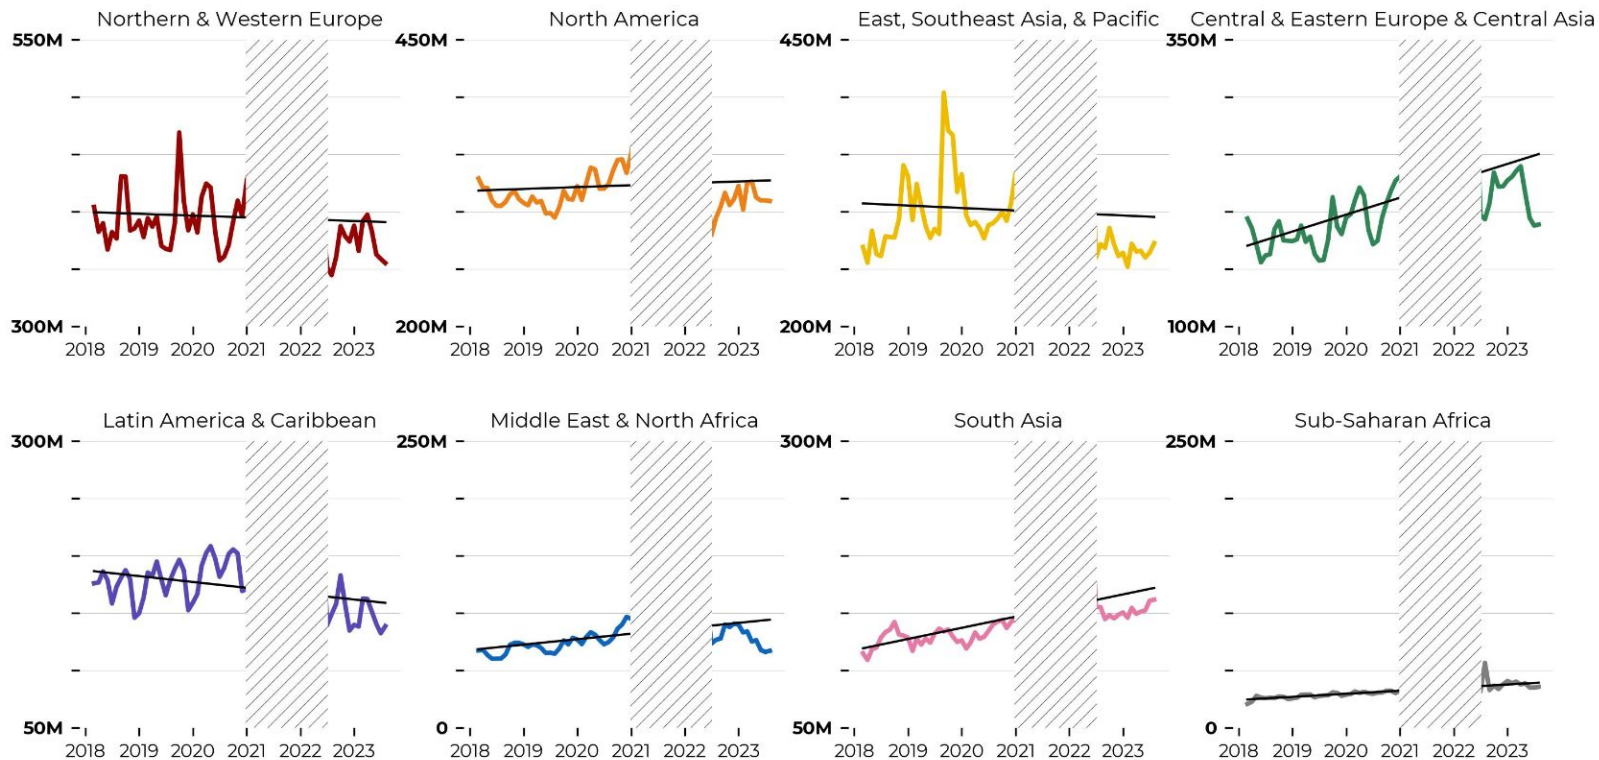

Regional Unique Devices (August)

▨ Data unreliable [February 2021 - June 2022] (period not shown)

Graph Notes: Created by Maya Kampurath 2023-09-25 using data from <https://docs.google.com/spreadsheets/d/13XrrnCaz9qsKs5Gu_IUs2jtsK9VrSiGillCleDgR6KM>

Explore [Content Metrics](#), [Readers Metrics](#) and [Editors Metrics](#) in Superset. Monthly aggregates are also available in Sheets: [Editors & Content](#) and [Readers](#). For metric definitions, see the [Product data glossary](#). For questions: [#insights-and-data](#)