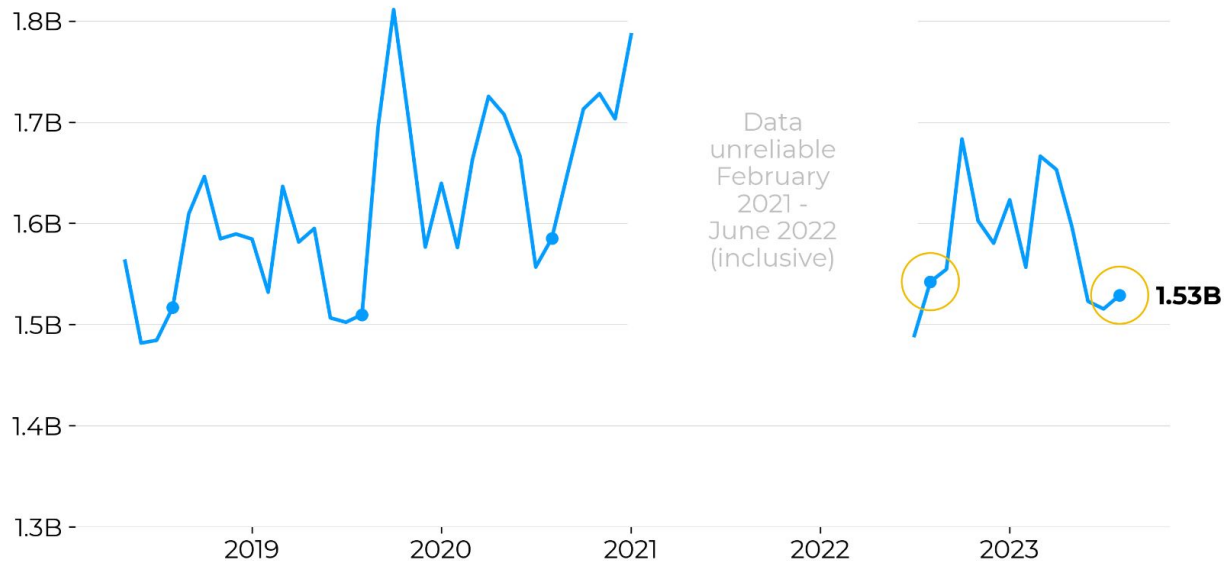

Unique devices decreased by 0.9% YoY

Decreases during northern hemisphere summer months reflect previously observed seasonal declines. We expect these declines to continue until September, when we typically see significant increases.

This is also our second month of reliable year-over-year data after the unique devices [overcount issue](#). Compared to pre-Covid (August 2019), Wikipedia unique devices increased 1.3%