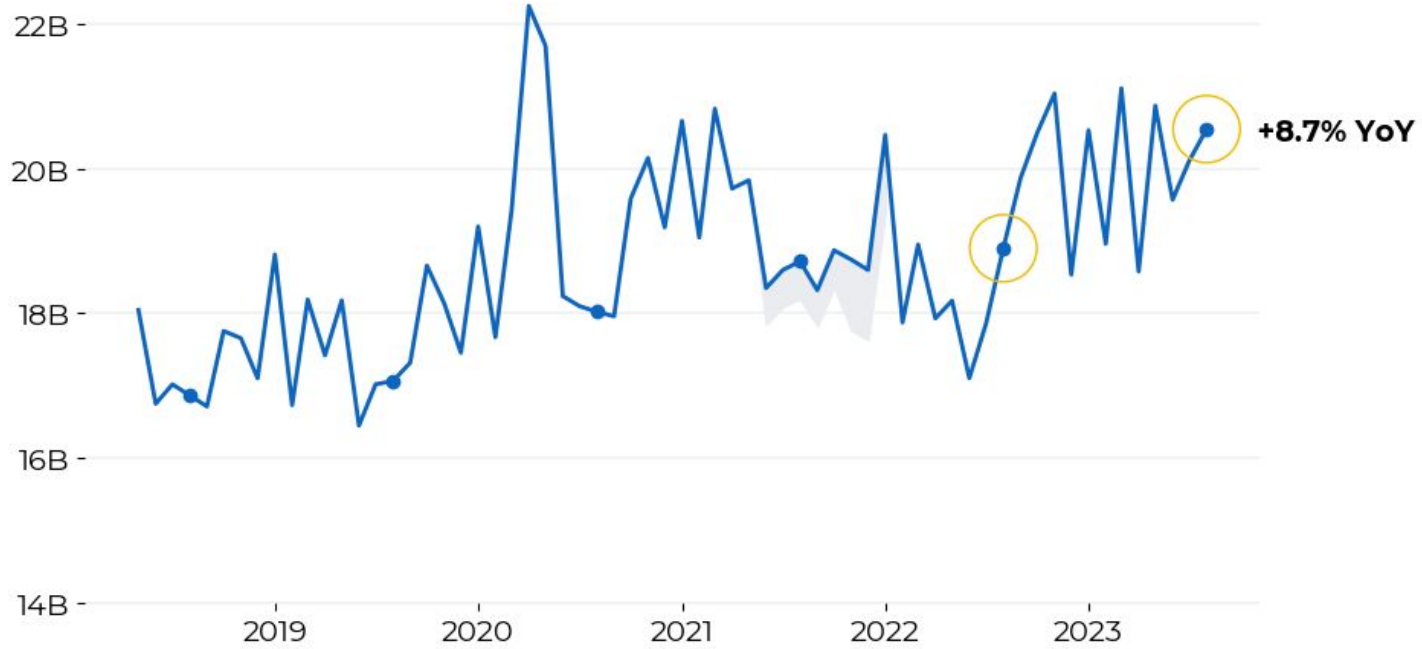

August 2023 Wikimedia movement metrics

Content interactions (August): Across Wikimedia, there were 20.5B content interactions in August, an 8.7% YoY increase

Graph Notes: Created by Hua Xi 2023-09-21 using data from <https://github.com/wikimedia-research/Reader-movement-metrics>.