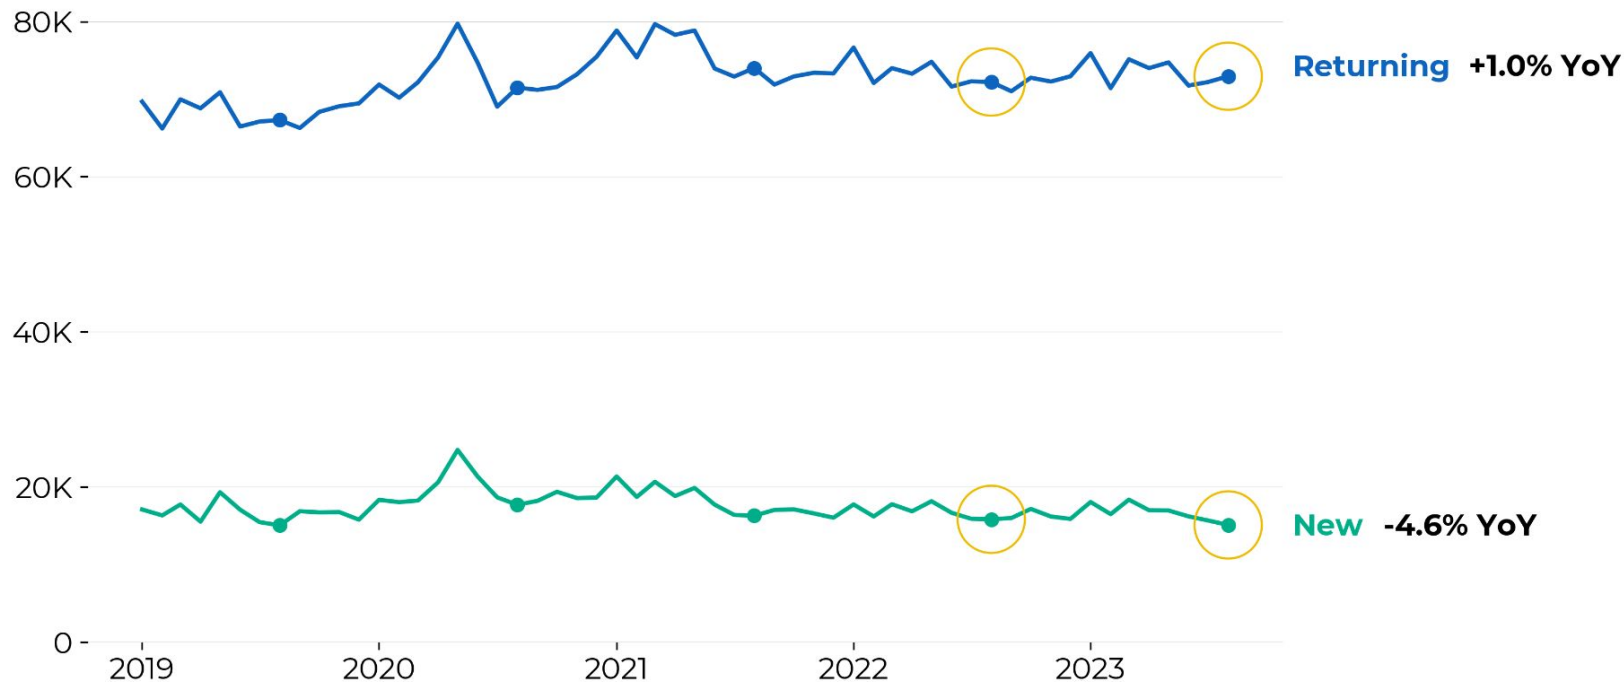

In August, decreases in new editors were offset by increases in returning editors