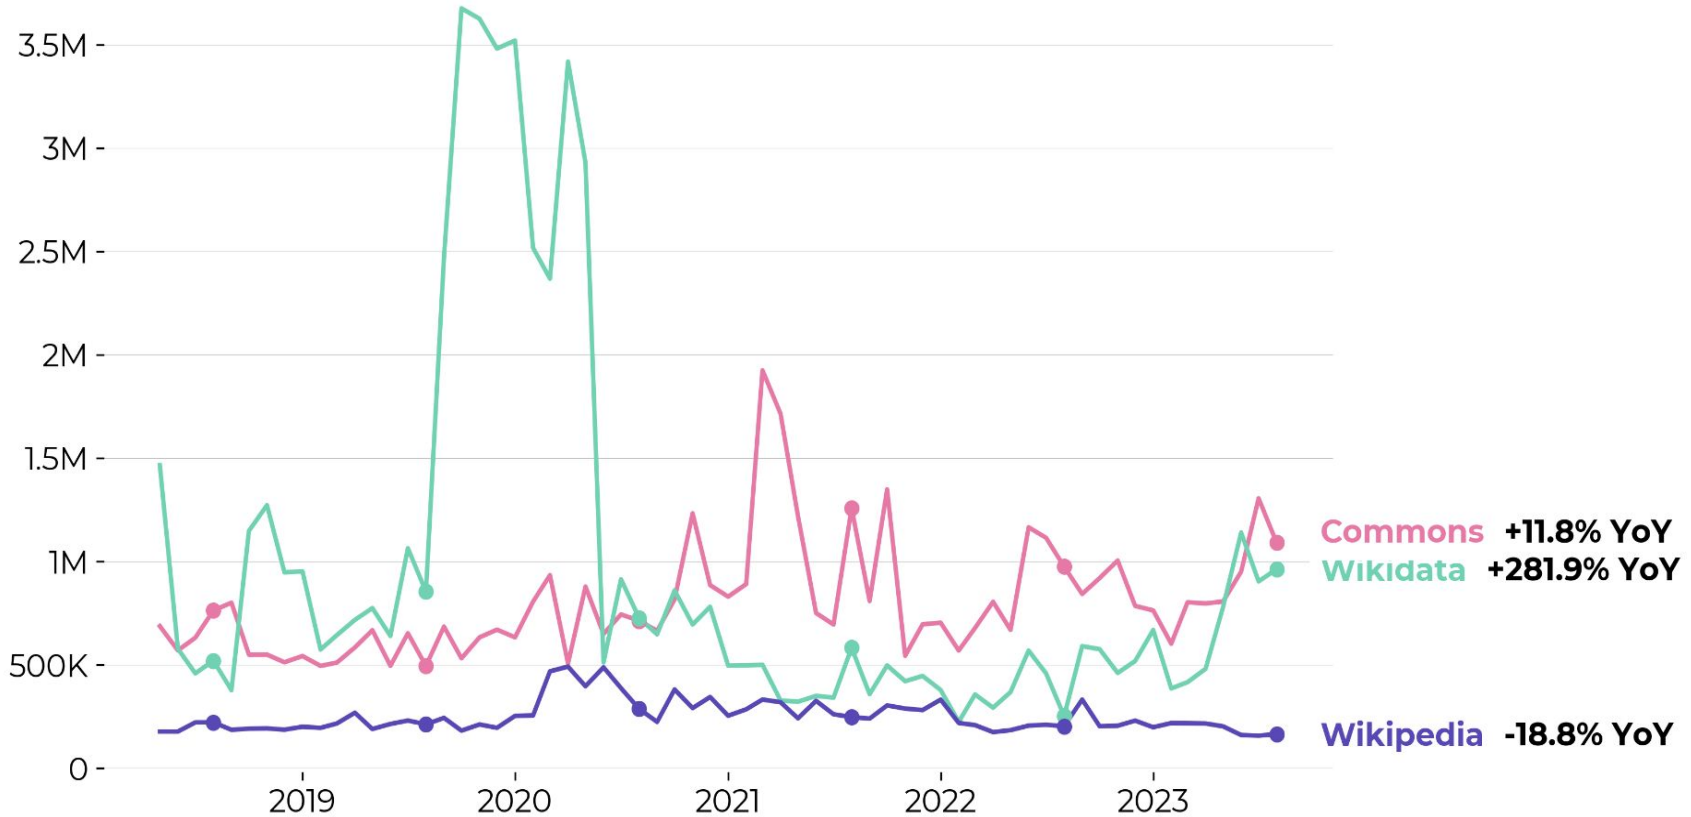

August 2023 Wikimedia movement metrics

Content interactions (August): Across Wikimedia, there were 20.5B content interactions in August, an 8.7% YoY increase

Graph Notes: Created by Hua Xi 2023-09-21 using data from <https://github.com/wikimedia-research/Reader-movement-metrics>.

Active editors stayed relatively flat at 88k in August

Explore [Content Metrics](#), [Readers Metrics](#) and [Editors Metrics](#) in Superset. Monthly aggregates are also available in Sheets: [Editors & Content](#) and [Readers](#). For metric definitions, see the [Product data glossary](#). For questions: [#insights-and-data](#)

In August, decreases in new editors were offset by increases in returning editors

Net new content continued to drop on Wikipedia and grow on Wikidata and Commons

Explore [Content Metrics](#), [Readers Metrics](#) and [Editors Metrics](#) in Superset. Monthly aggregates are also available in Sheets: [Editors & Content](#) and [Readers](#).