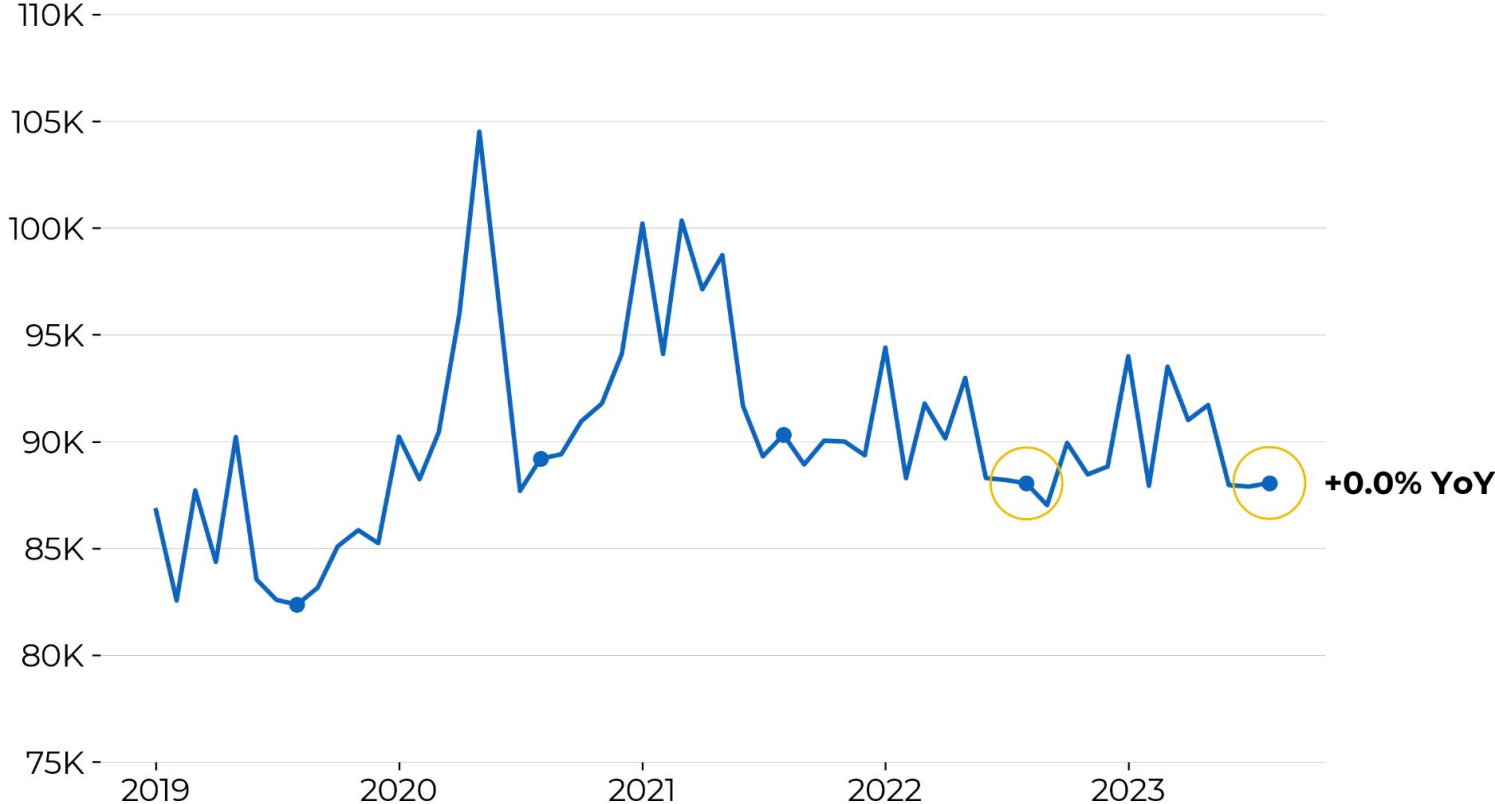

Active editors stayed relatively flat at 88k in August

Explore [Content Metrics](#), [Readers Metrics](#) and [Editors Metrics](#) in Superset. Monthly aggregates are also available in Sheets: [Editors & Content](#) and [Readers](#). For metric definitions, see the [Product data glossary](#). For questions: [#insights-and-data](#)