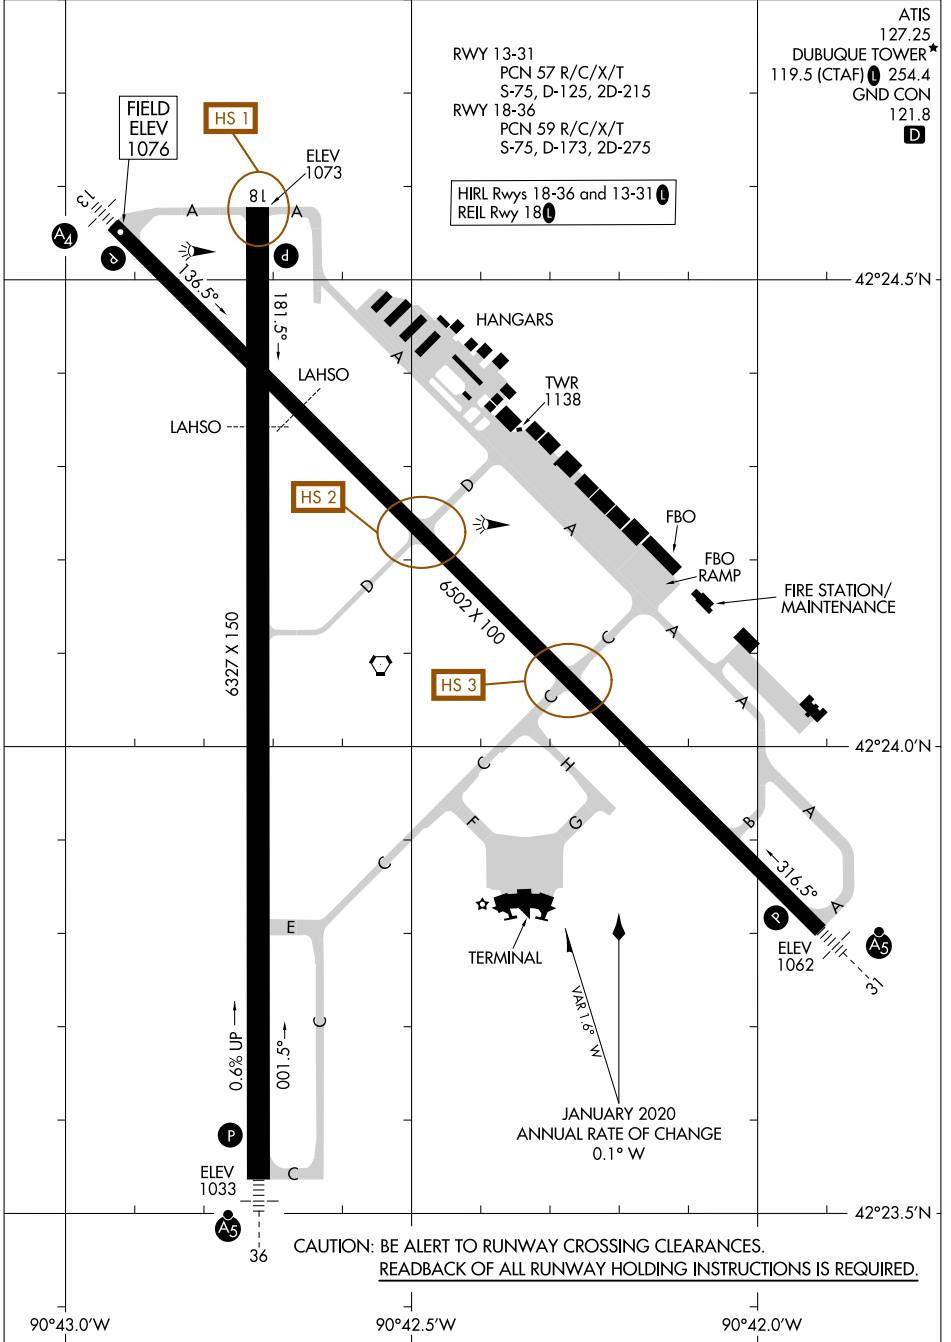

# AIRPORT DIAGRAM

AL-923 (FAA)

DUBUQUE RGNL (DBQ)  
DUBUQUE, IOWA

ATIS 127.25  
 DUBUQUE TOWER\* 119.5 (CTAF) 254.4  
 GND CON 121.8  
 D

NC-3, 05 SEP 2024 to 03 OCT 2024

NC-3, 05 SEP 2024 to 03 OCT 2024