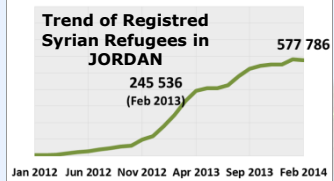

25 February 2014: Syria – Refugee situation

TURKEY
619 593
 Registered
 619 593

LEBANON
936 861
 Registered
 887 976

EGYPT
134 358
 Registered
 134 358

JORDAN
577 786
 Registered
 577 786

IRAQ
222 574
 Registered
 222 574

NORTH AFRICA
18 345
 Registered
 18 345

SYRIA - REFUGEE SITUATION	
Total number of Syrian Refugees Abroad	2 509 517
Registered Syrian Refugees Abroad	2 460 632
Internally Displaced Persons (IDPs)	Approx. 6.5 million