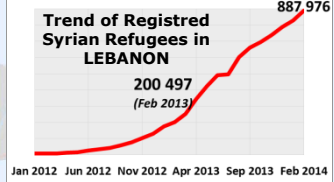

25 February 2014: Syria – Refugee situation

TURKEY
619 593
 Registered
 619 593

LEBANON
936 861
 Registered
 887 976

EGYPT
134 358
 Registered
 134 358

JORDAN
577 786
 Registered
 577 786

IRAQ
222 574
 Registered
 222 574

NORTH AFRICA
18 345
 Registered
 18 345

SYRIA - REFUGEE SITUATION	
Total number of Syrian Refugees Abroad	2 509 517
Registered Syrian Refugees Abroad	2 460 632
Internally Displaced Persons (IDPs)	Approx. 6.5 million