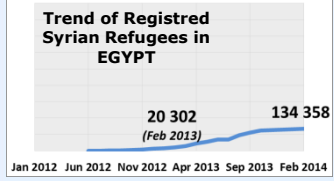

25 February 2014: Syria – Refugee situation

TURKEY
619 593
 Registered
 619 593

LEBANON
936 861
 Registered
 887 976

EGYPT
134 358
 Registered
 134 358

JORDAN
577 786
 Registered
 577 786

IRAQ
222 574
 Registered
 222 574

NORTH AFRICA
18 345
 Registered
 18 345

SYRIA - REFUGEE SITUATION	
Total number of Syrian Refugees Abroad	2 509 517
Registered Syrian Refugees Abroad	2 460 632
Internally Displaced Persons (IDPs)	Approx. 6.5 million