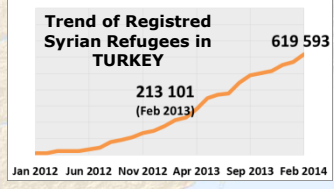

25 February 2014: Syria – Refugee situation

TURKEY
619 593
 Registered
 619 593

LEBANON
936 861
 Registered
 887 976

EGYPT
134 358
 Registered
 134 358

JORDAN
577 786
 Registered
 577 786

IRAQ
222 574
 Registered
 222 574

NORTH AFRICA
18 345
 Registered
 18 345

SYRIA - REFUGEE SITUATION	
Total number of Syrian Refugees Abroad	2 509 517
Registered Syrian Refugees Abroad	2 460 632
Internally Displaced Persons (IDPs)	Approx. 6.5 million