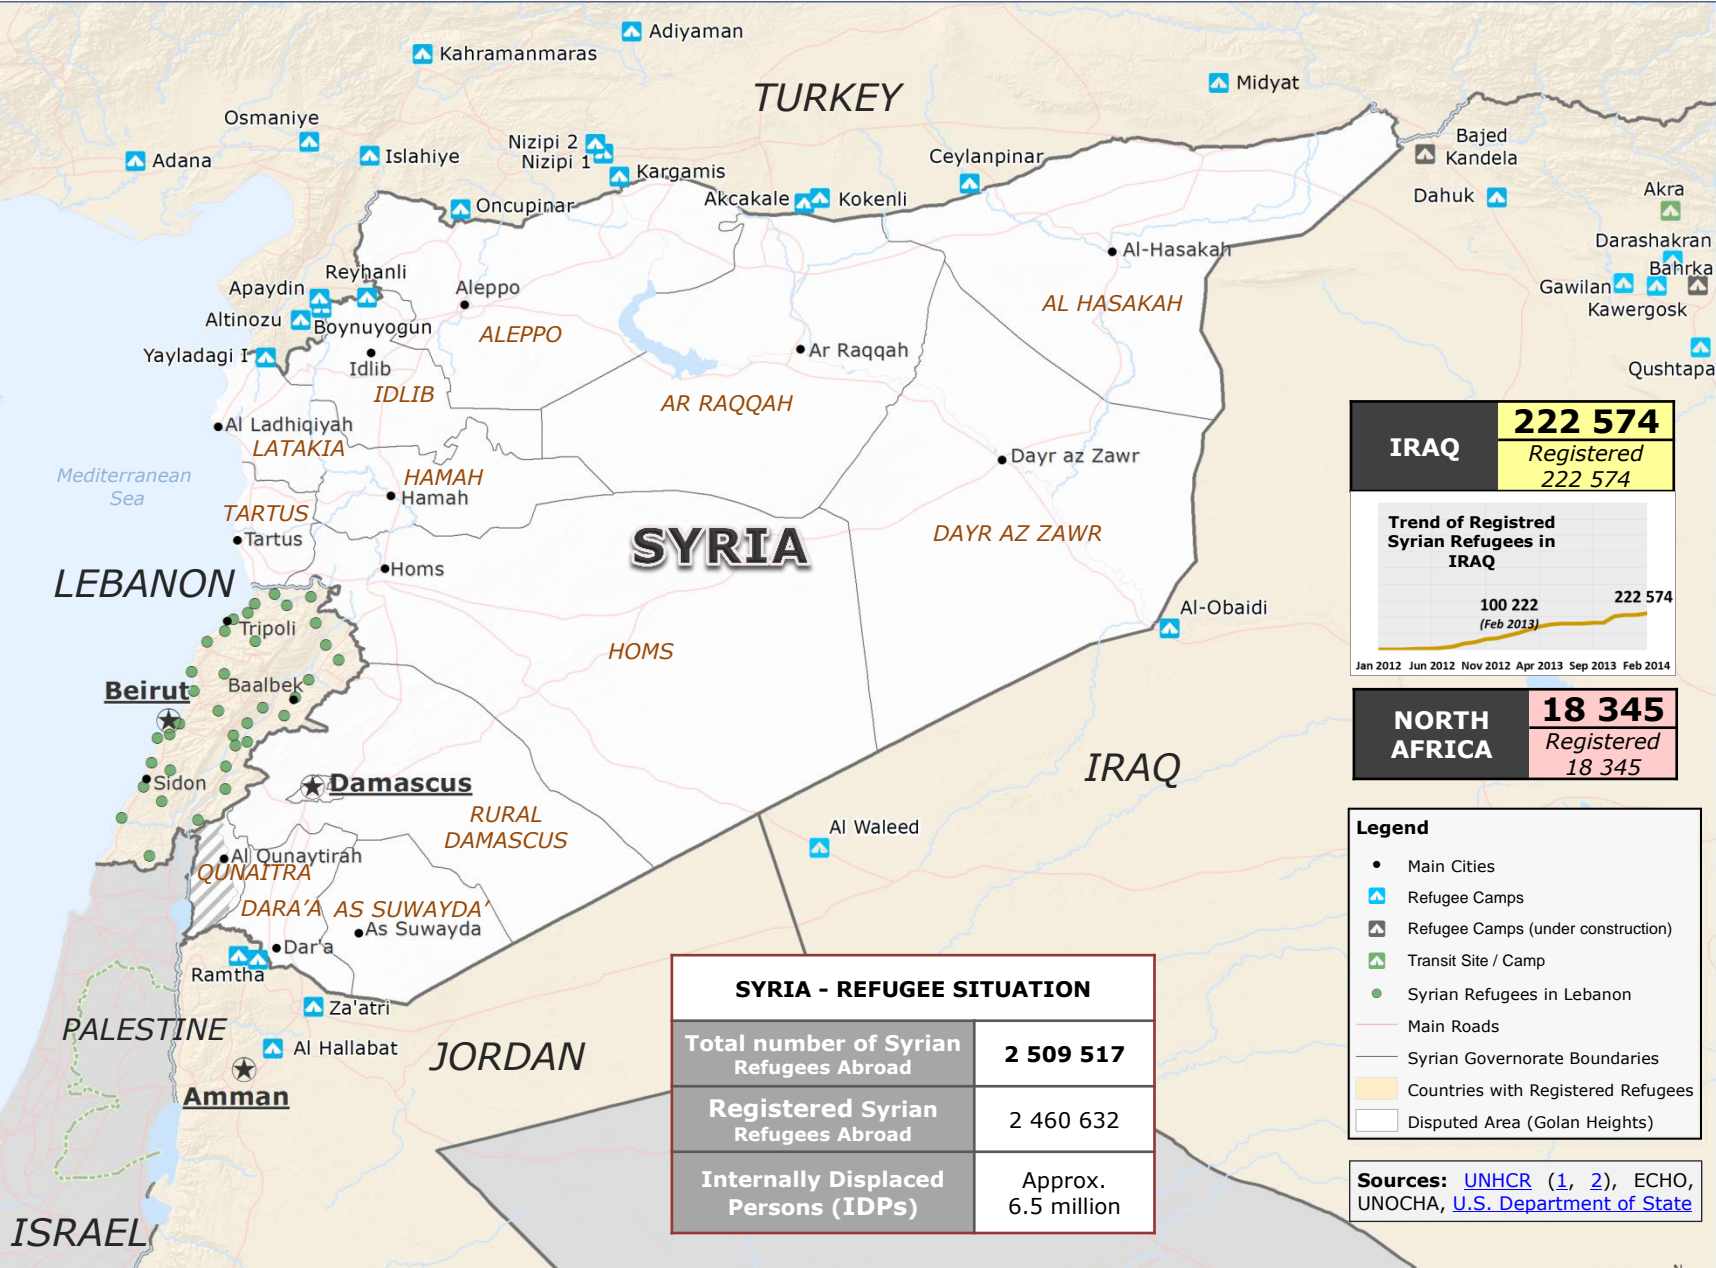

25 February 2014: Syria – Refugee situation

TURKEY
619 593
 Registered
 619 593

LEBANON
936 861
 Registered
 887 976

EGYPT
134 358
 Registered
 134 358

JORDAN
577 786
 Registered
 577 786

IRAQ
222 574
 Registered
 222 574

NORTH AFRICA
18 345
 Registered
 18 345

SYRIA - REFUGEE SITUATION	
Total number of Syrian Refugees Abroad	2 509 517
Registered Syrian Refugees Abroad	2 460 632
Internally Displaced Persons (IDPs)	Approx. 6.5 million

Legend

- Main Cities
- 🏠 Refugee Camps
- 🏗️ Refugee Camps (under construction)
- 🌳 Transit Site / Camp
- Syrian Refugees in Lebanon
- Main Roads
- Syrian Governorate Boundaries
- 🟡 Countries with Registered Refugees
- ⚪ Disputed Area (Golan Heights)