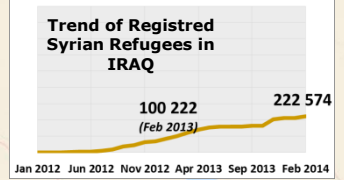

25 February 2014: Syria – Refugee situation

TURKEY
619 593
 Registered
 619 593

LEBANON
936 861
 Registered
 887 976

EGYPT
134 358
 Registered
 134 358

JORDAN
577 786
 Registered
 577 786

IRAQ
222 574
 Registered
 222 574

NORTH AFRICA
18 345
 Registered
 18 345

SYRIA - REFUGEE SITUATION	
Total number of Syrian Refugees Abroad	2 509 517
Registered Syrian Refugees Abroad	2 460 632
Internally Displaced Persons (IDPs)	Approx. 6.5 million