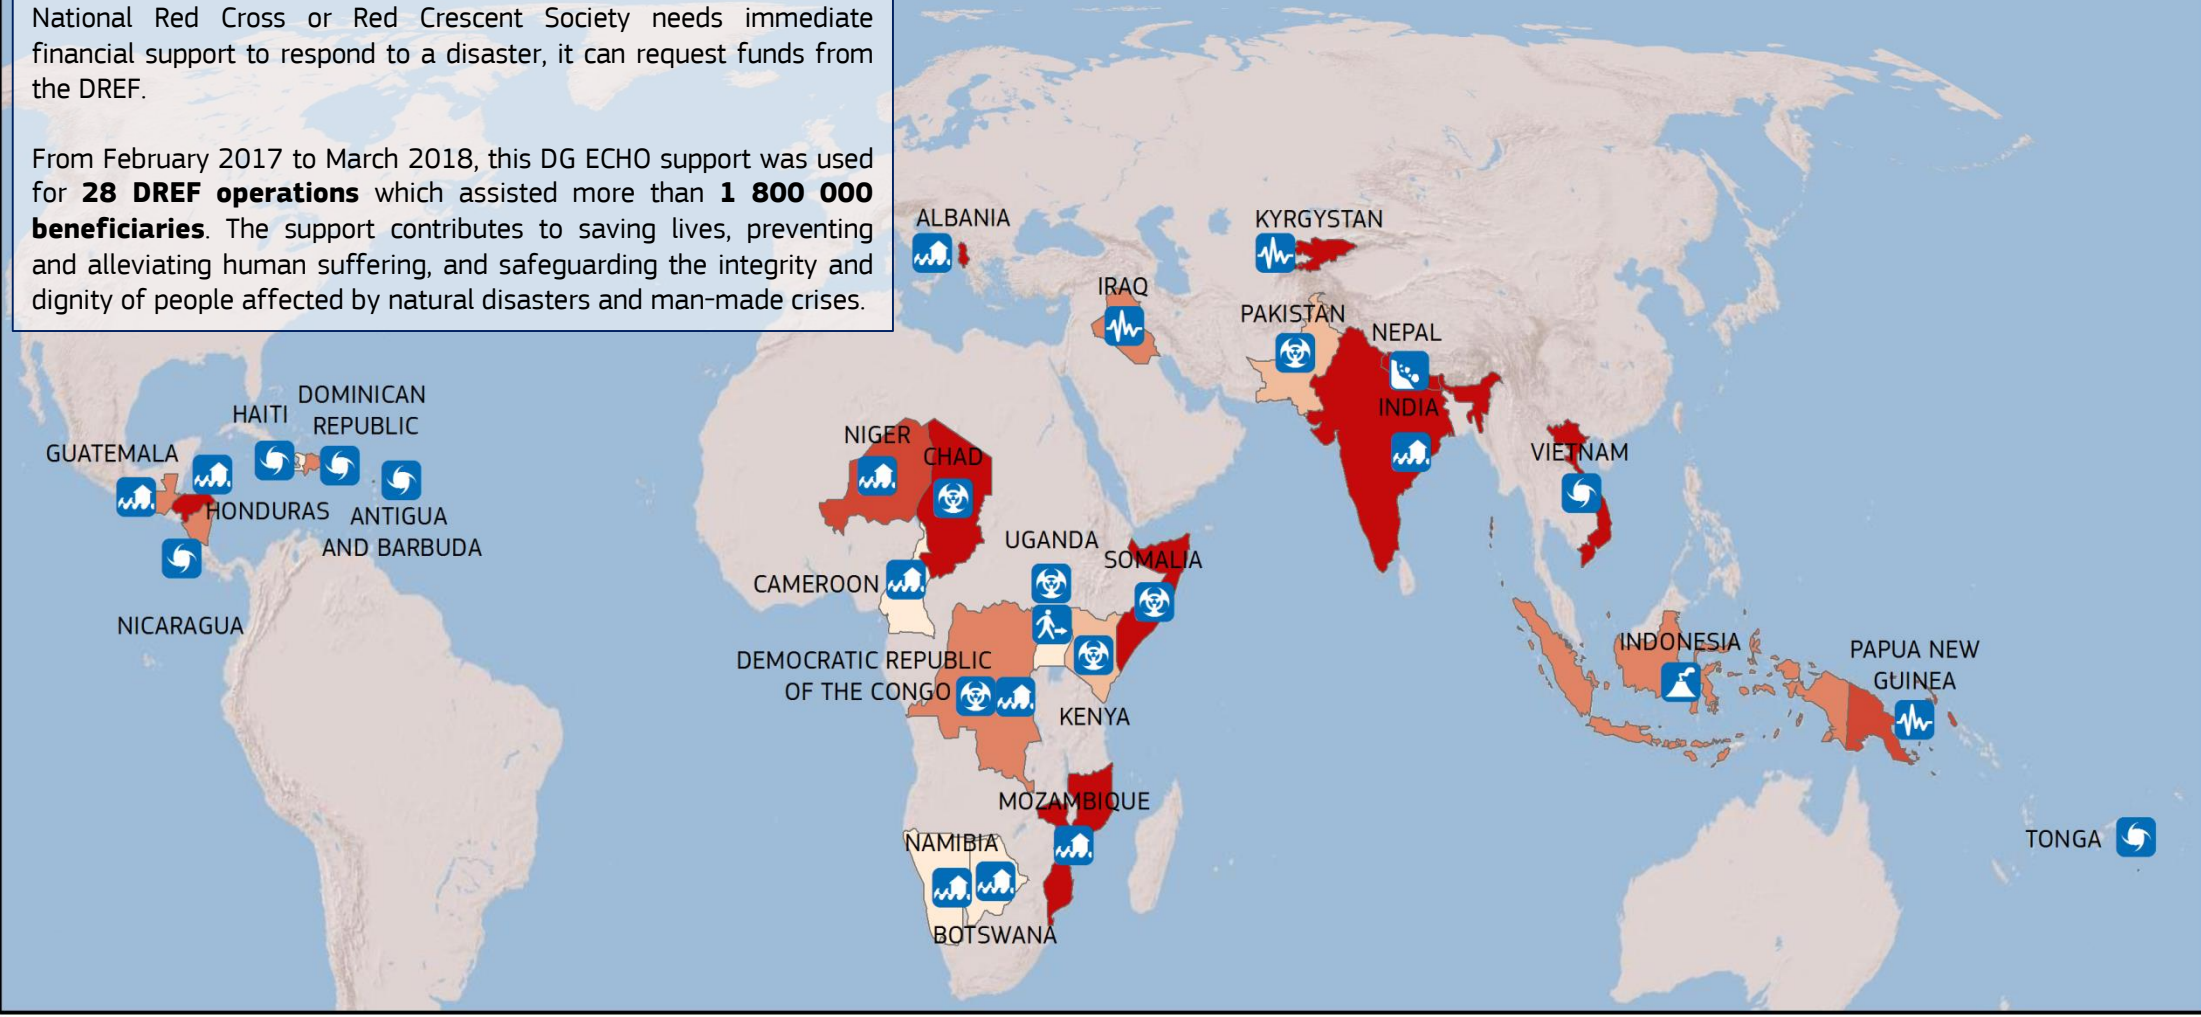

DG ECHO support to the DISASTER RELIEF EMERGENCY FUND (DREF)

In 2017, DG ECHO gave **EUR 3 million** to the **International Federation of Red Cross and Red Crescent Societies (IFRC)** to support its **Disaster Relief Emergency Fund (DREF)**. When a National Red Cross or Red Crescent Society needs immediate financial support to respond to a disaster, it can request funds from the DREF.

From February 2017 to March 2018, this DG ECHO support was used for **28 DREF operations** which assisted more than **1 800 000 beneficiaries**. The support contributes to saving lives, preventing and alleviating human suffering, and safeguarding the integrity and dignity of people affected by natural disasters and man-made crises.

- Disaster**
- Earthquake
 - Floods
 - Infectious disease
 - Landslides
 - Refugees
 - Tropical Cyclone
 - Volcanic Eruption