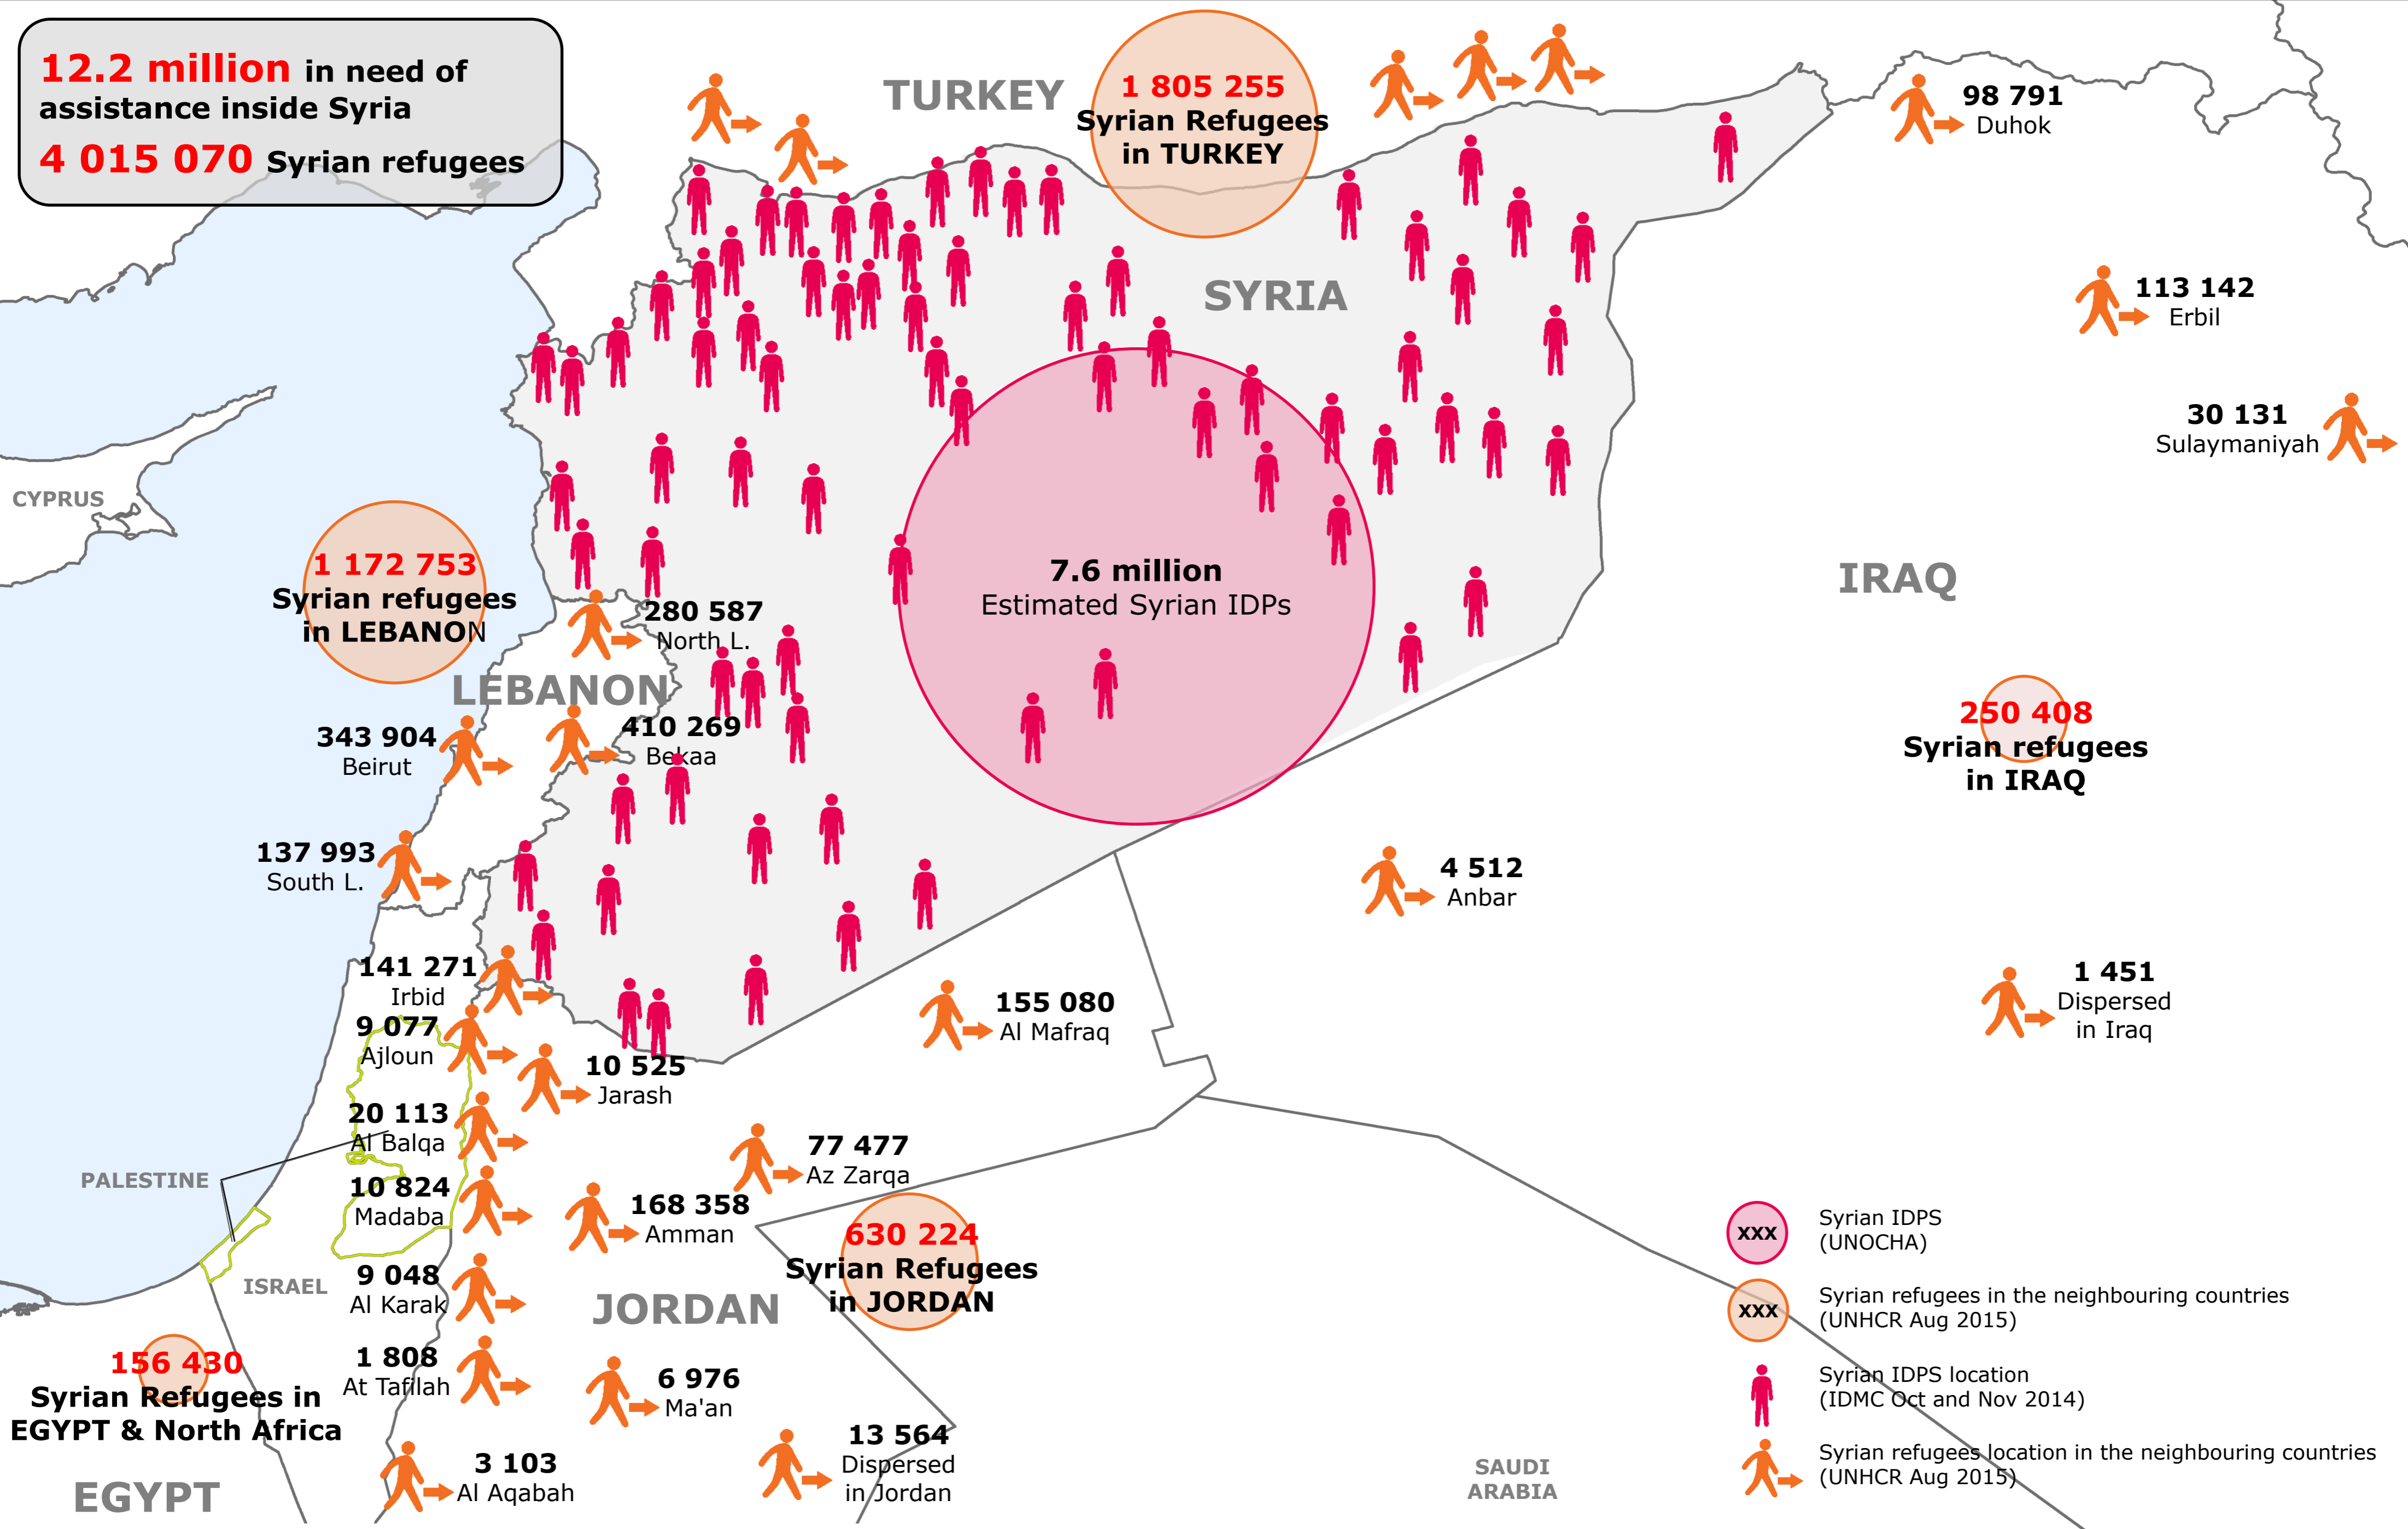

Syrian IDP's and refugees in the neighbouring countries (as of 19.08.15)

12.2 million in need of assistance inside Syria
4 015 070 Syrian refugees

© European Union, 2015. Map produced by EC-JRC. The boundaries and the names shown on this map do not imply official endorsement or acceptance by the European Union.