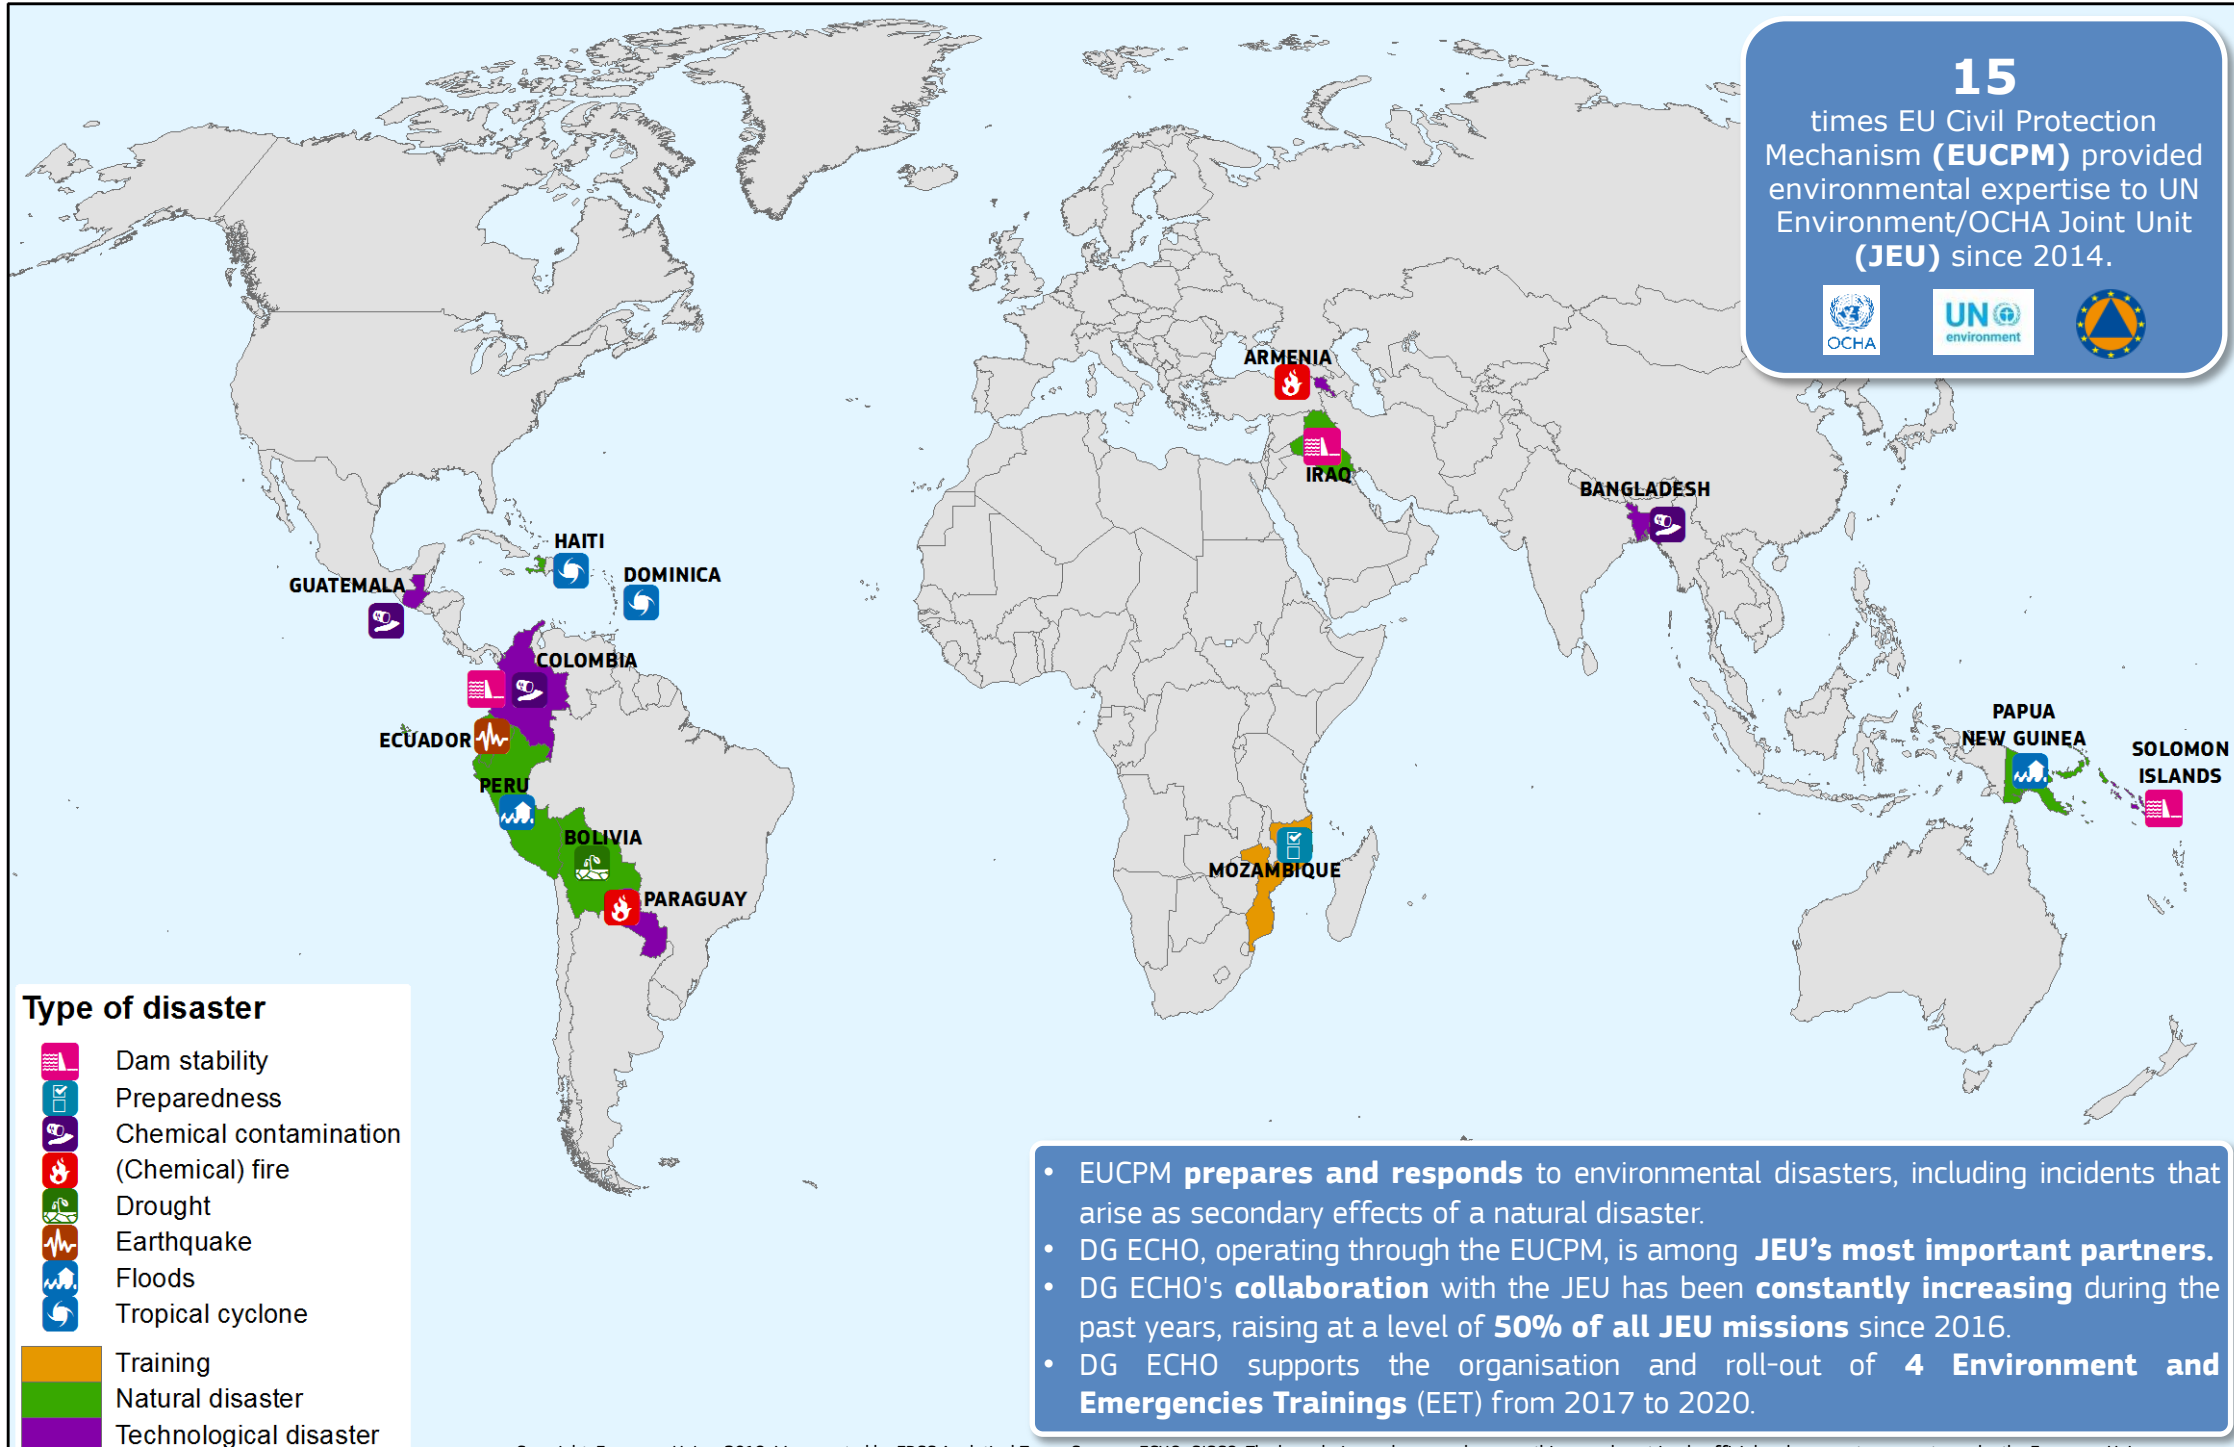

Environmental Emergencies: EUCPM support to JEU

15
times EU Civil Protection
Mechanism (**EUCPM**) provided
environmental expertise to UN
Environment/OCHA Joint Unit
(**JEU**) since 2014.

Type of disaster

- Dam stability
- Preparedness
- Chemical contamination
- (Chemical) fire
- Drought
- Earthquake
- Floods
- Tropical cyclone
- Training
- Natural disaster
- Technological disaster

- EUCPM **prepares and responds** to environmental disasters, including incidents that arise as secondary effects of a natural disaster.
- DG ECHO, operating through the EUCPM, is among **JEU's most important partners**.
- DG ECHO's **collaboration** with the JEU has been **constantly increasing** during the past years, raising at a level of **50% of all JEU missions** since 2016.
- DG ECHO supports the organisation and roll-out of **4 Environment and Emergencies Trainings (EET)** from 2017 to 2020.