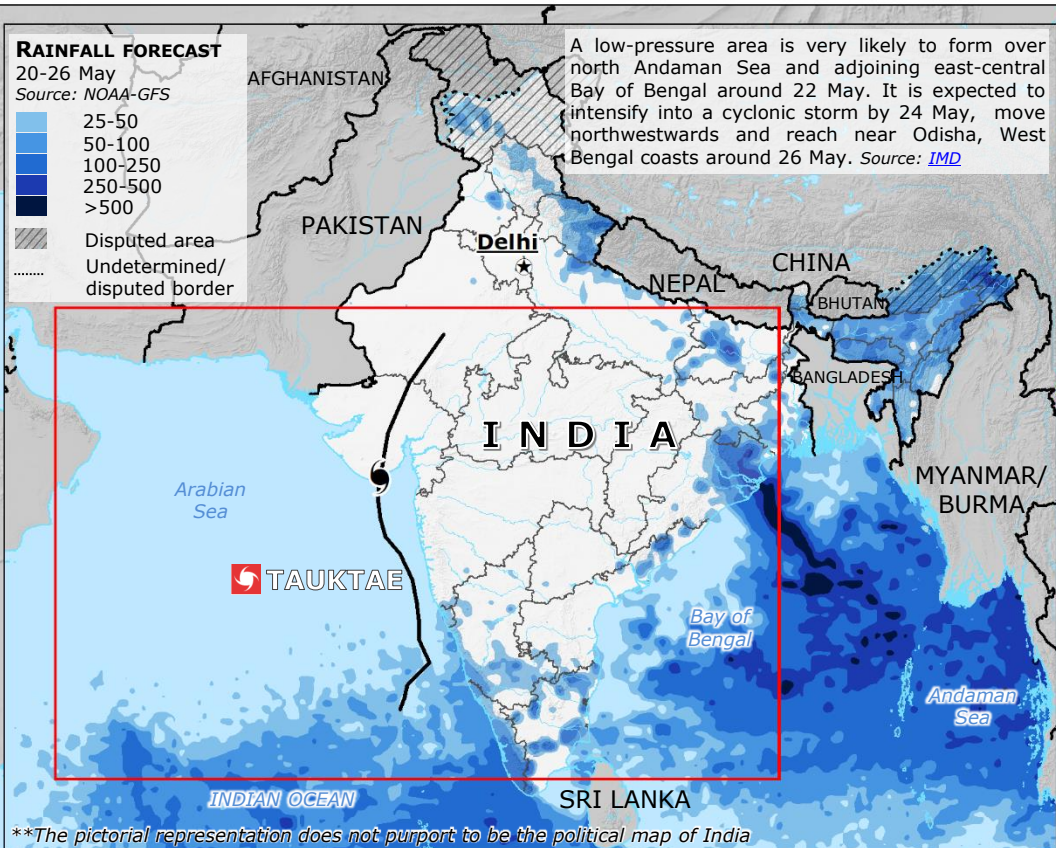

# India | Tropical Cyclone TAUKTAE

© European Union, 2021. Map produced by the JRC. The boundaries and the names shown on this map do not imply official endorsement or acceptance by the European Union.

**IMPACT OVERVIEW**  
Source: NDM India as of 20 May at 10.00 UTC

- 122 Fatalities
- 36 Missing people\*
- 80 Injured people
- 257,135 Evacuated people
- 11,774,038 Affected people
- 56,846 Damaged houses

\*Due to the sinking of Barge "P-305"