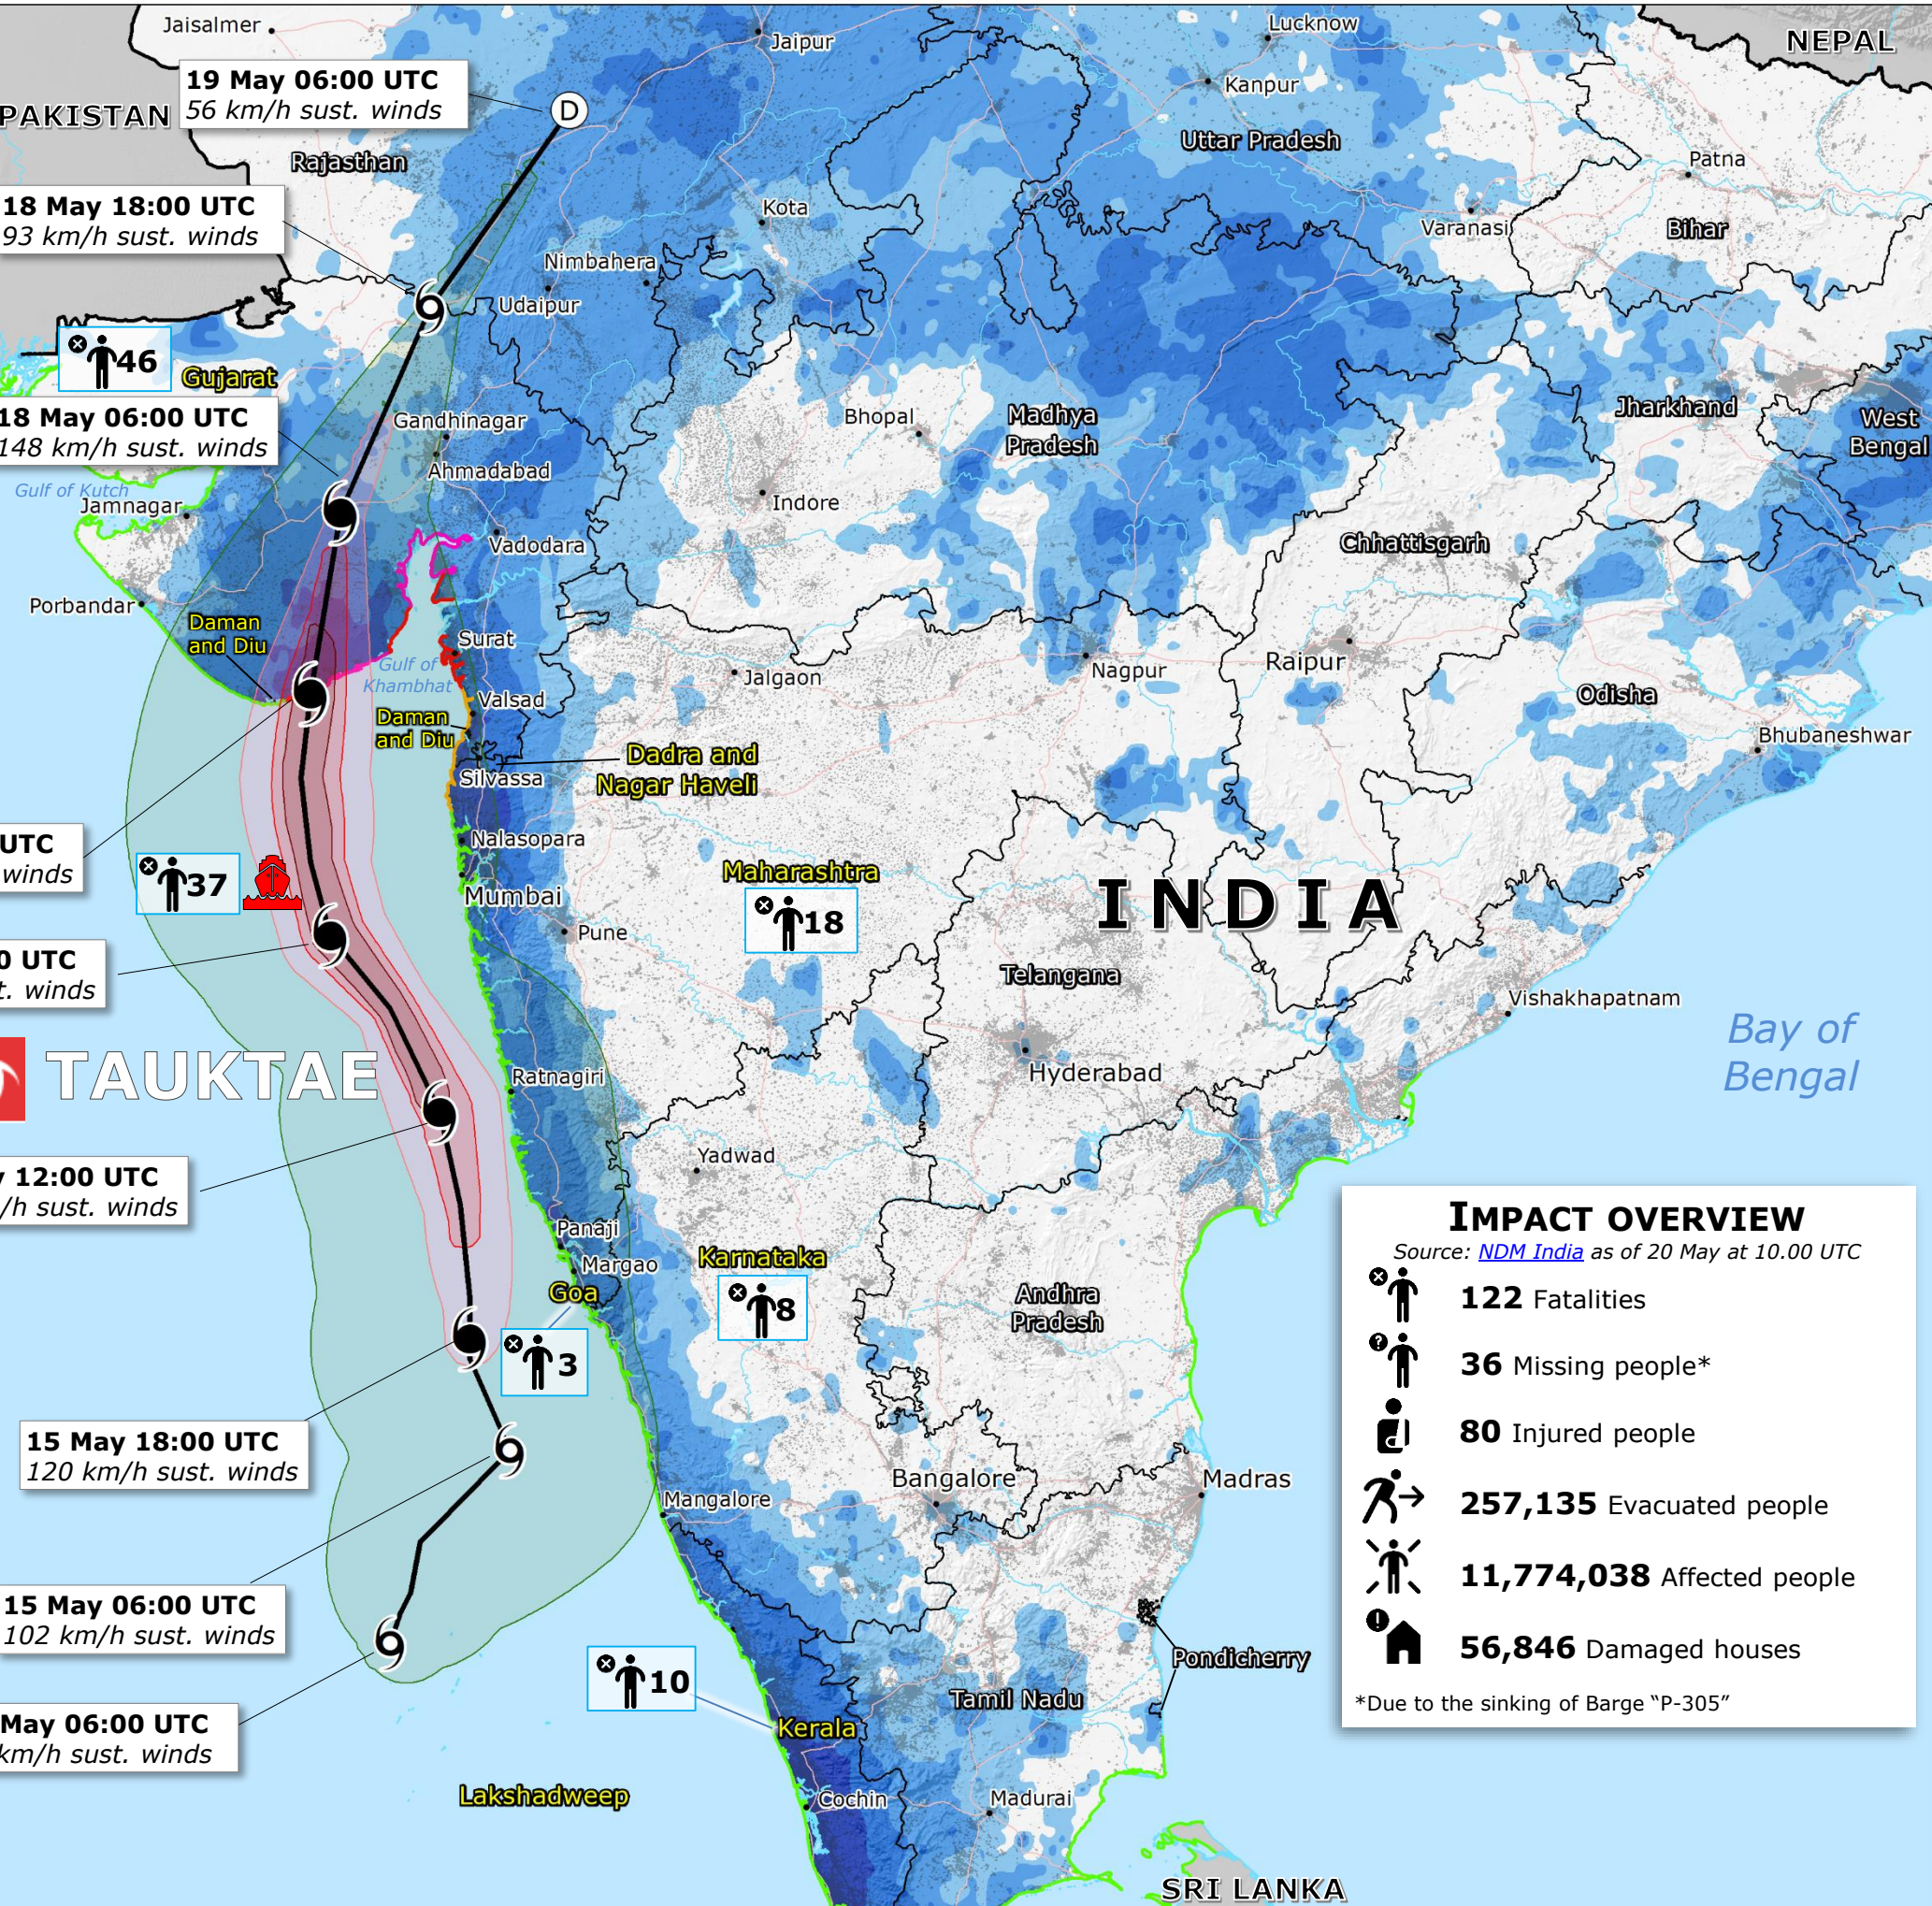

# India | Tropical Cyclone TAUKTAE

© European Union, 2021. Map produced by the JRC. The boundaries and the names shown on this map do not imply official endorsement or acceptance by the European Union.

**IMPACT OVERVIEW**  
Source: NDM India as of 20 May at 10.00 UTC

- 122 Fatalities
- 36 Missing people\*
- 80 Injured people
- 257,135 Evacuated people
- 11,774,038 Affected people
- 56,846 Damaged houses

\*Due to the sinking of Barge "P-305"