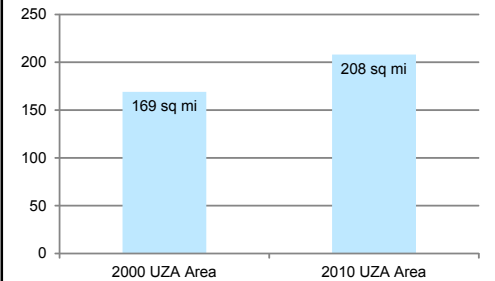

PORT ST. LUCIE
URBANIZED AREAS 2000 - 2010

CHANGE IN POPULATION

2000 Population	2010 Population
270,774	376,047

CHANGE IN AREA

PORT ST. LUCIE URBANIZED AREA

- Roadway
- Nearby 2010 Urbanized Areas
- 2000 Port St. Lucie Urbanized Area
- 2010 Port St. Lucie Urbanized Area
- Florida County Boundaries