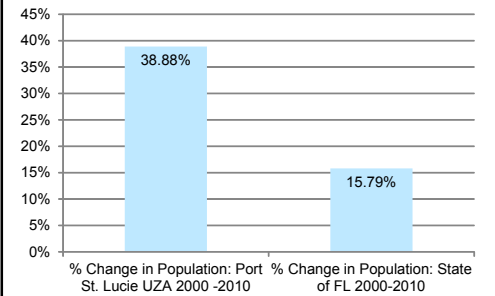

PORT ST. LUCIE
URBANIZED AREAS 2000 - 2010

CHANGE IN POPULATION

2000 Population	2010 Population
270,774	376,047

CHANGE IN AREA

PORT ST. LUCIE URBANIZED AREA

- Roadway
- Nearby 2010 Urbanized Areas
- 2000 Port St. Lucie Urbanized Area
- 2010 Port St. Lucie Urbanized Area
- Florida County Boundaries