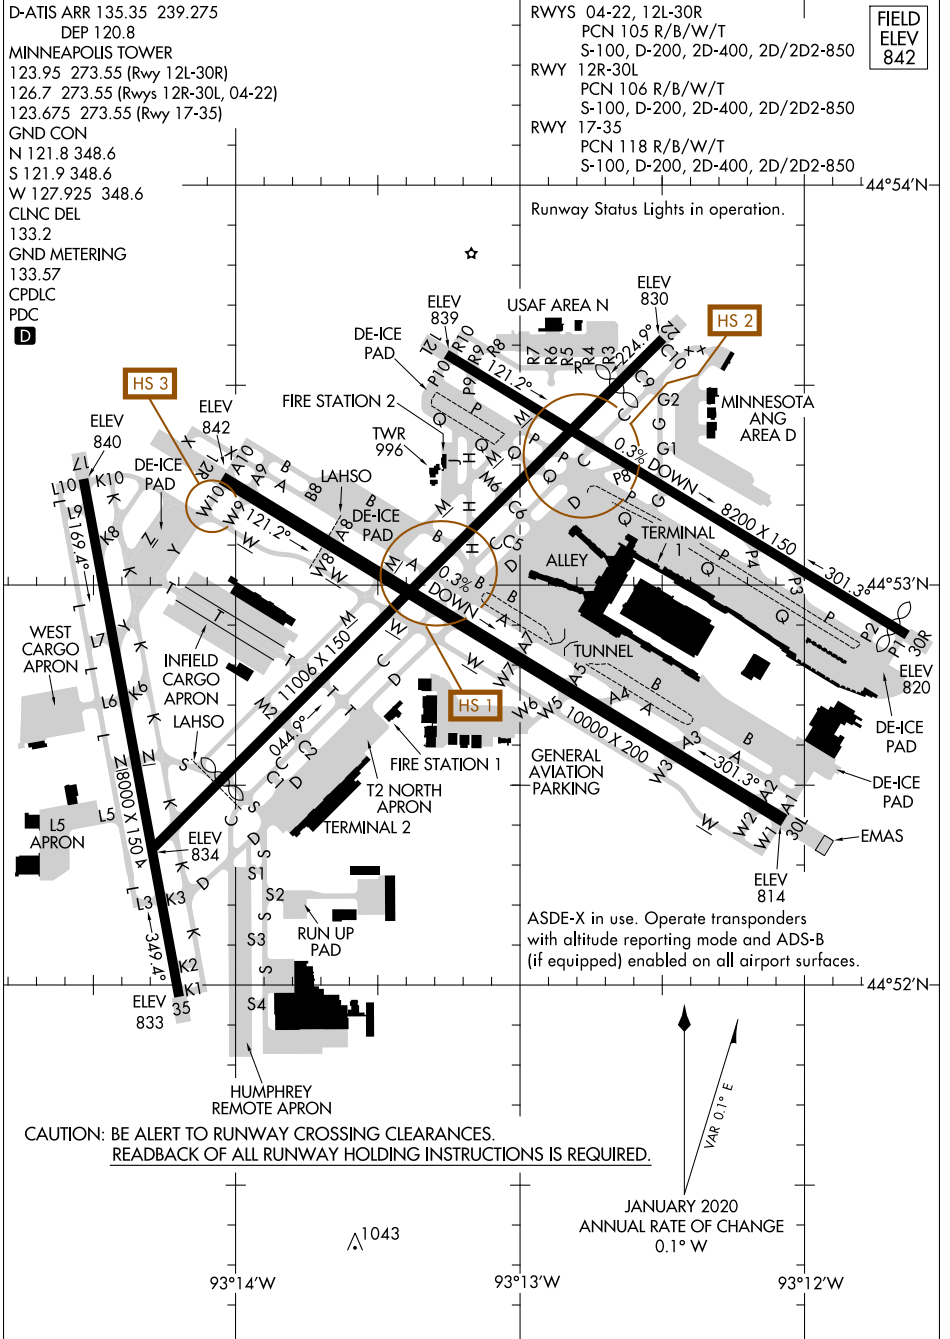

AIRPORT DIAGRAM

MINNEAPOLIS-ST PAUL INTL/WOLD-CHAMBERLAIN (MSP)

AL-264 (FAA)

MINNEAPOLIS, MINNESOTA

NC-1, 24 FEB 2022 to 24 MAR 2022

NC-1, 24 FEB 2022 to 24 MAR 2022

AIRPORT DIAGRAM

MINNEAPOLIS-ST PAUL INTL/WOLD-CHAMBERLAIN (MSP)

MINNEAPOLIS, MINNESOTA