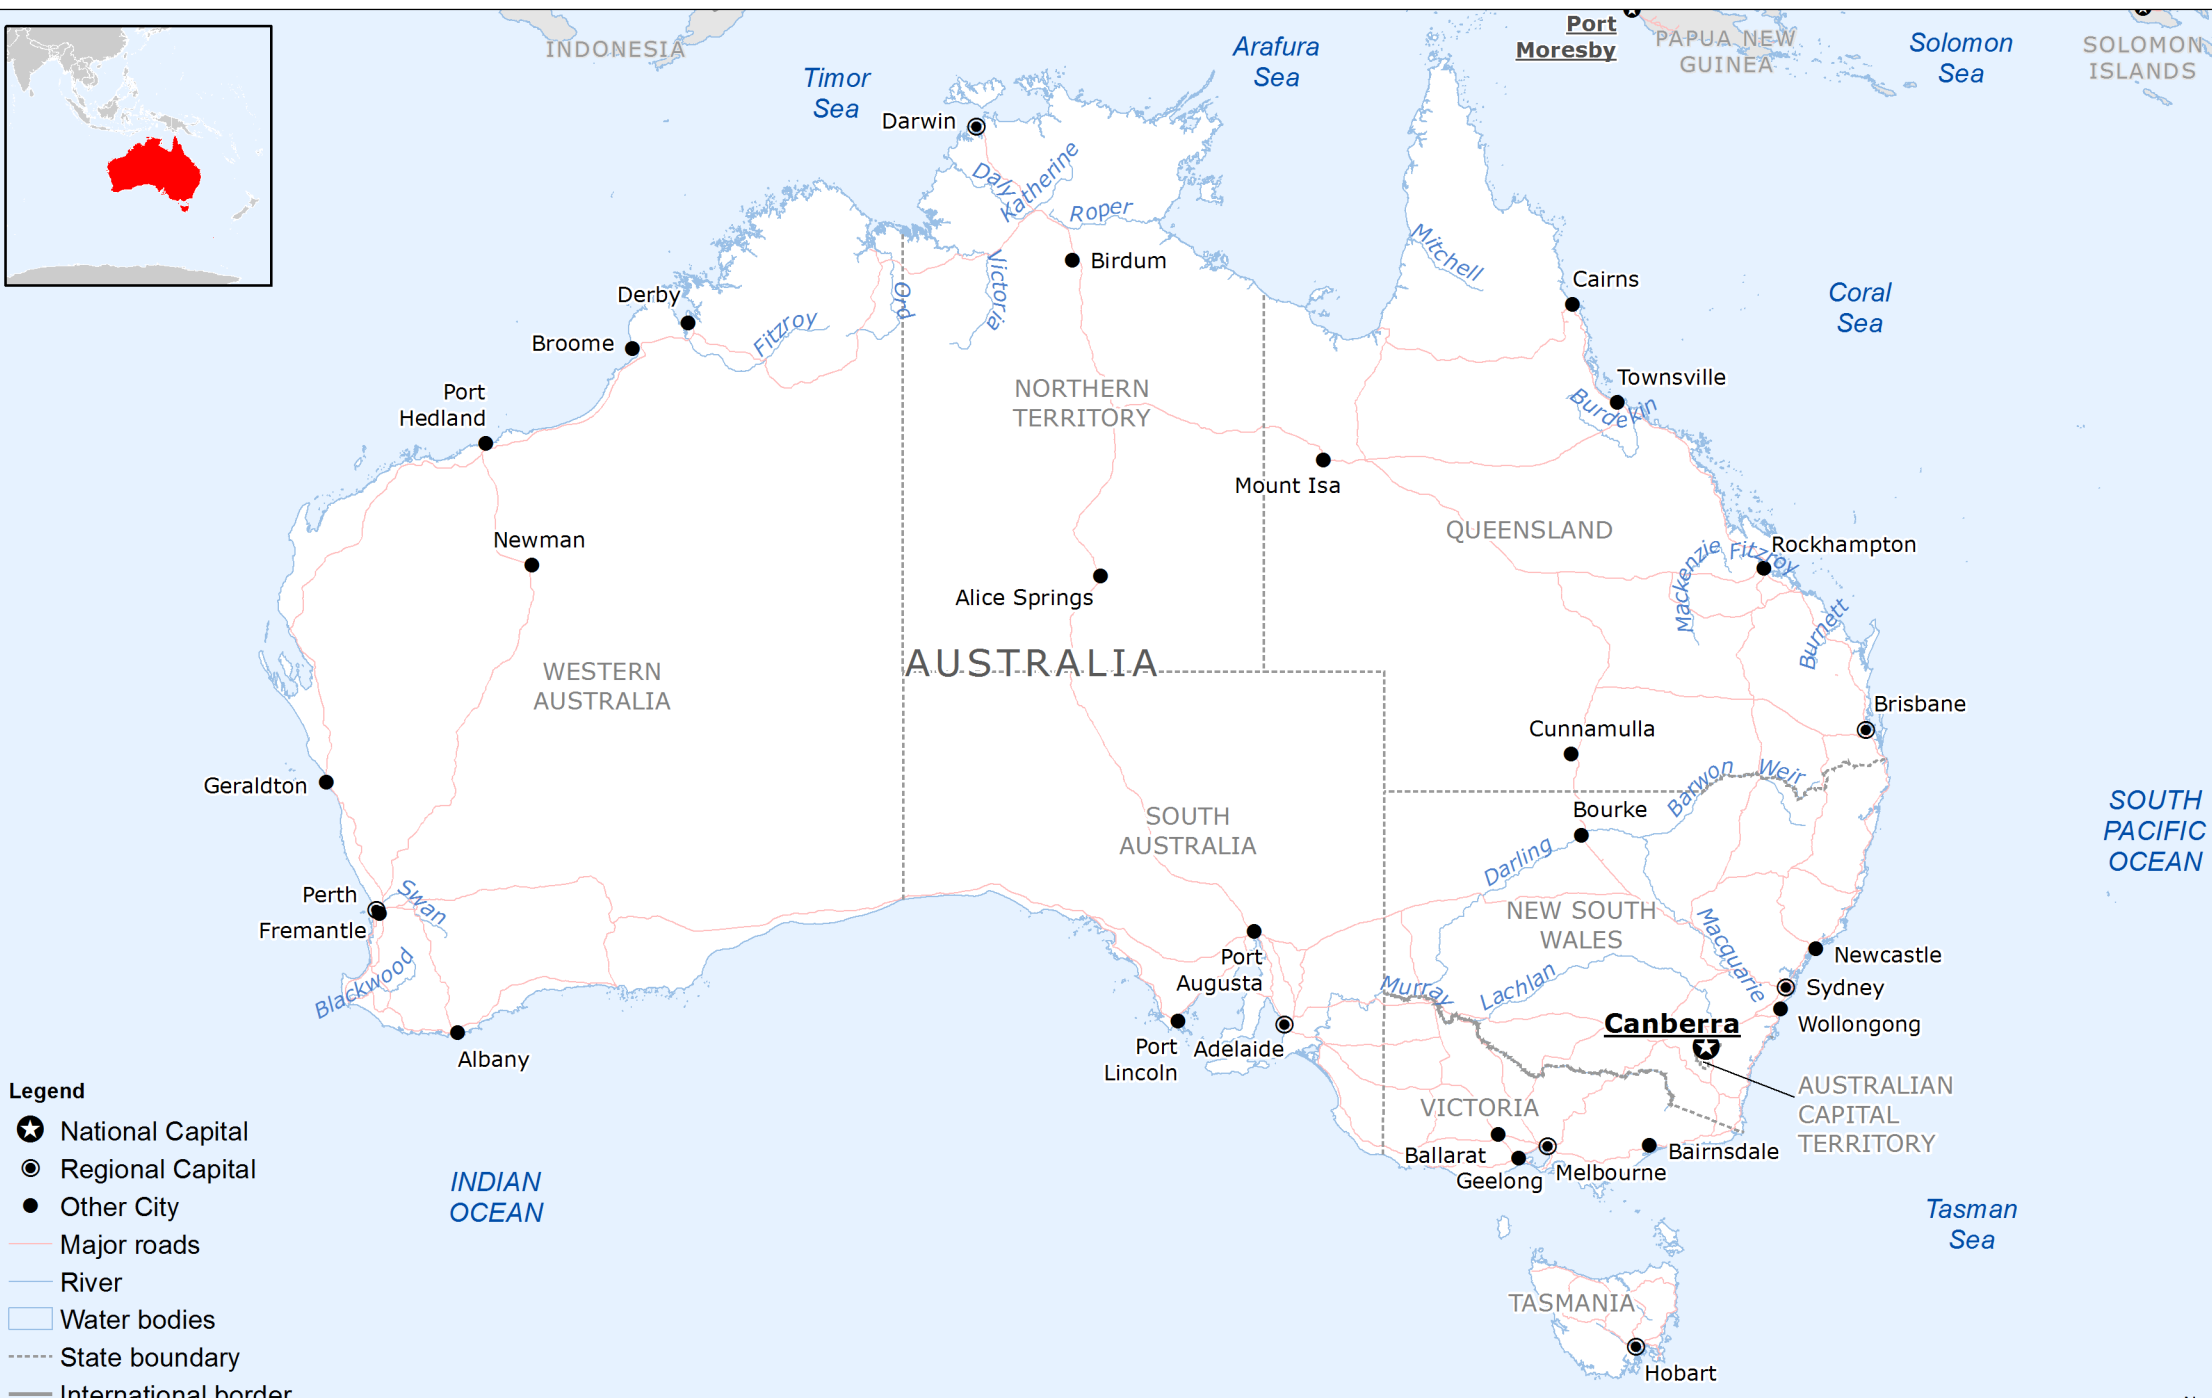

AUSTRALIA BASE MAP

- Legend**
- ★ National Capital
 - ⊙ Regional Capital
 - Other City
 - Major roads
 - River
 - ▭ Water bodies
 - - - State boundary
 - International border