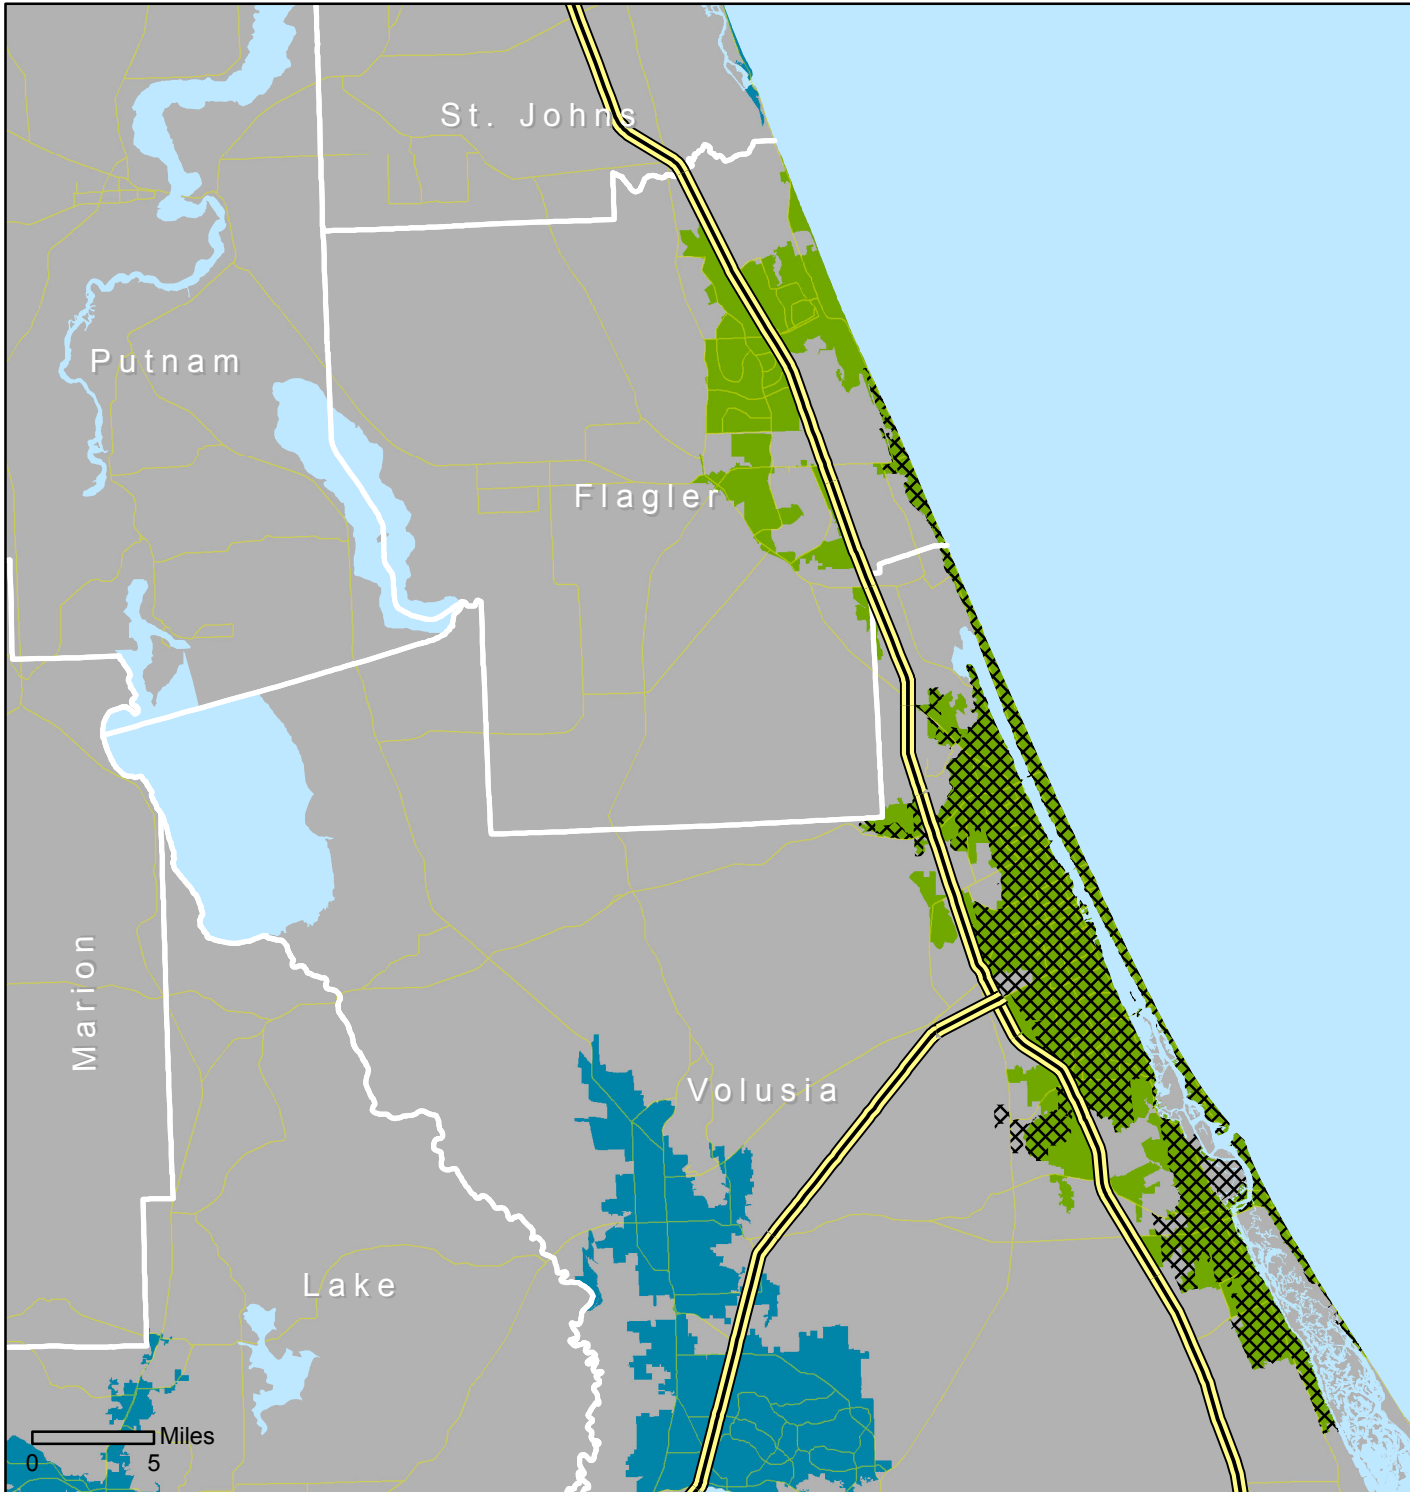

PALM COAST-DAYTONA BEACH-PORT ORANGE
URBANIZED AREAS 2000 - 2010

CHANGE IN POPULATION

2000 Population	2010 Population
255,353	349,064

CHANGE IN AREA

PALM COAST- DAYTONA BEACH - PORT ORANGE URBANIZED AREA

- Roadway
- Nearby 2010 Urbanized Areas
- 2000 Palm Coast-Daytona Beach-Port Orange Urbanized Area
- 2010 Palm Coast-Daytona Beach-Port Orange Urbanized Area
- Florida County Boundaries