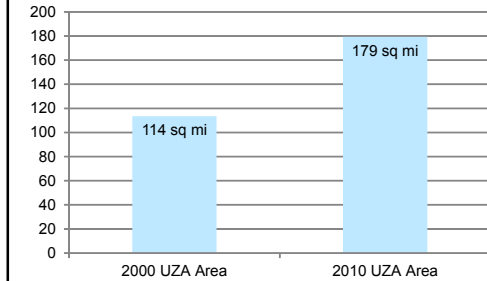

PALM COAST-DAYTONA BEACH-PORT ORANGE
URBANIZED AREAS 2000 - 2010

CHANGE IN POPULATION

2000 Population	2010 Population
255,353	349,064

CHANGE IN AREA

PALM COAST- DAYTONA BEACH - PORT ORANGE URBANIZED AREA

- Roadway
- Nearby 2010 Urbanized Areas
- 2000 Palm Coast-Daytona Beach-Port Orange Urbanized Area
- 2010 Palm Coast-Daytona Beach-Port Orange Urbanized Area
- Florida County Boundaries