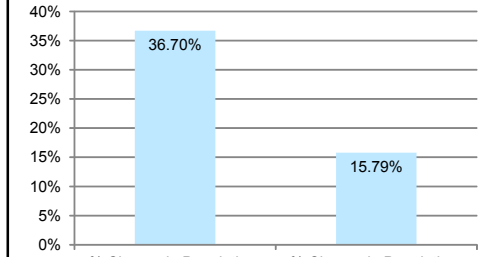

PALM COAST-DAYTONA BEACH-PORT ORANGE
URBANIZED AREAS 2000 - 2010

CHANGE IN POPULATION

2000 Population	2010 Population
255,353	349,064

CHANGE IN AREA

PALM COAST- DAYTONA BEACH - PORT ORANGE URBANIZED AREA

- Roadway
- Nearby 2010 Urbanized Areas
- 2000 Palm Coast-Daytona Beach-Port Orange Urbanized Area
- 2010 Palm Coast-Daytona Beach-Port Orange Urbanized Area
- Florida County Boundaries