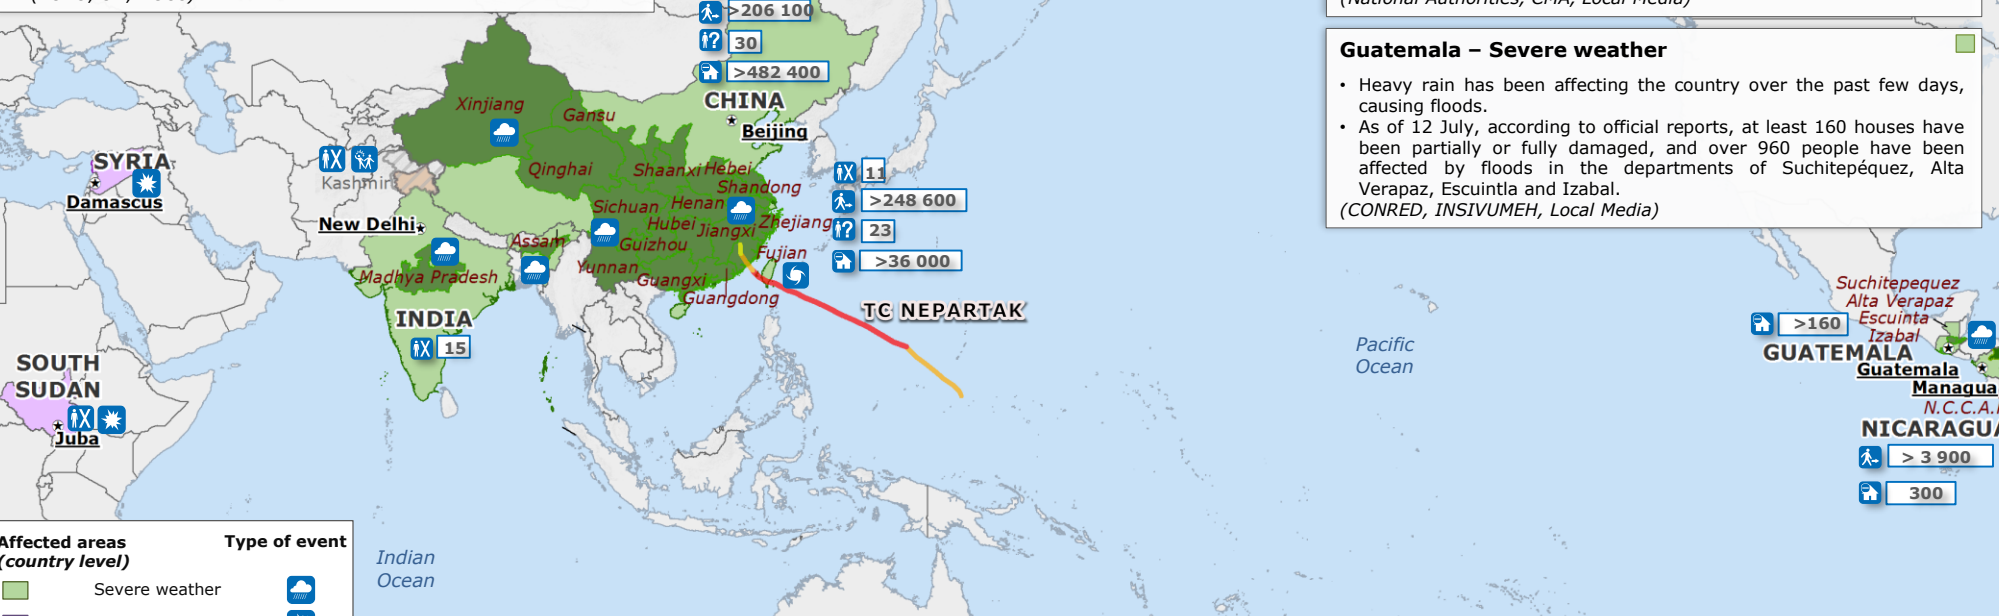

India – Severe weather

- As of 12 July 2016, heavy monsoon rains have claimed 15 lives in the Central Indian state of Madhya Pradesh, and affected approximately 134 287 people in five districts of the Eastern Indian state of Assam.
- According to the Assam State Disaster Management Authority (ASDMA), nine relief camps have been set up in Jorhat and Golaghat and approx. 7 820 hectares of crop area have been affected. Search and rescue efforts are being undertaken by the respective State Governments. (ASDMA, Local Media)

China – Severe weather

- Heavy rain has continued to affect several areas of the country, causing more floods and landslides.
- According to national authorities, as of 12 July the death toll from heavy rain has reached 206 people, while 30 are still missing, over 206 100 have been evacuated, hundreds of thousands have been affected, and over 482 400 houses have been partially or fully damaged in several provinces of the country.
- As of the same date, the death toll due to the passage of TC NEPARTAK has risen to 11 people, with 23 people still missing, 248 600 evacuated and over 36 000 houses partially or fully damaged by the cyclone in the provinces of Fujian, Jiangxi and Guangdong. (National Authorities, CMA, Local Media)

South Sudan – Conflict

- Fighting erupted in Juba on 7 July 2016, and has intensified during the following days. According to preliminary estimates, about 270 people have been killed, including over 30 civilians. As of 11 July, preliminary estimates indicate that at least 36 000 people have been displaced by the fighting.
- The humanitarian situation is serious and needs are significant. Heavy rains in parts of Juba have worsened the situation, exposing displaced families who lack adequate shelter to the risk of illness. (ECHO, OCHA, INGOs)