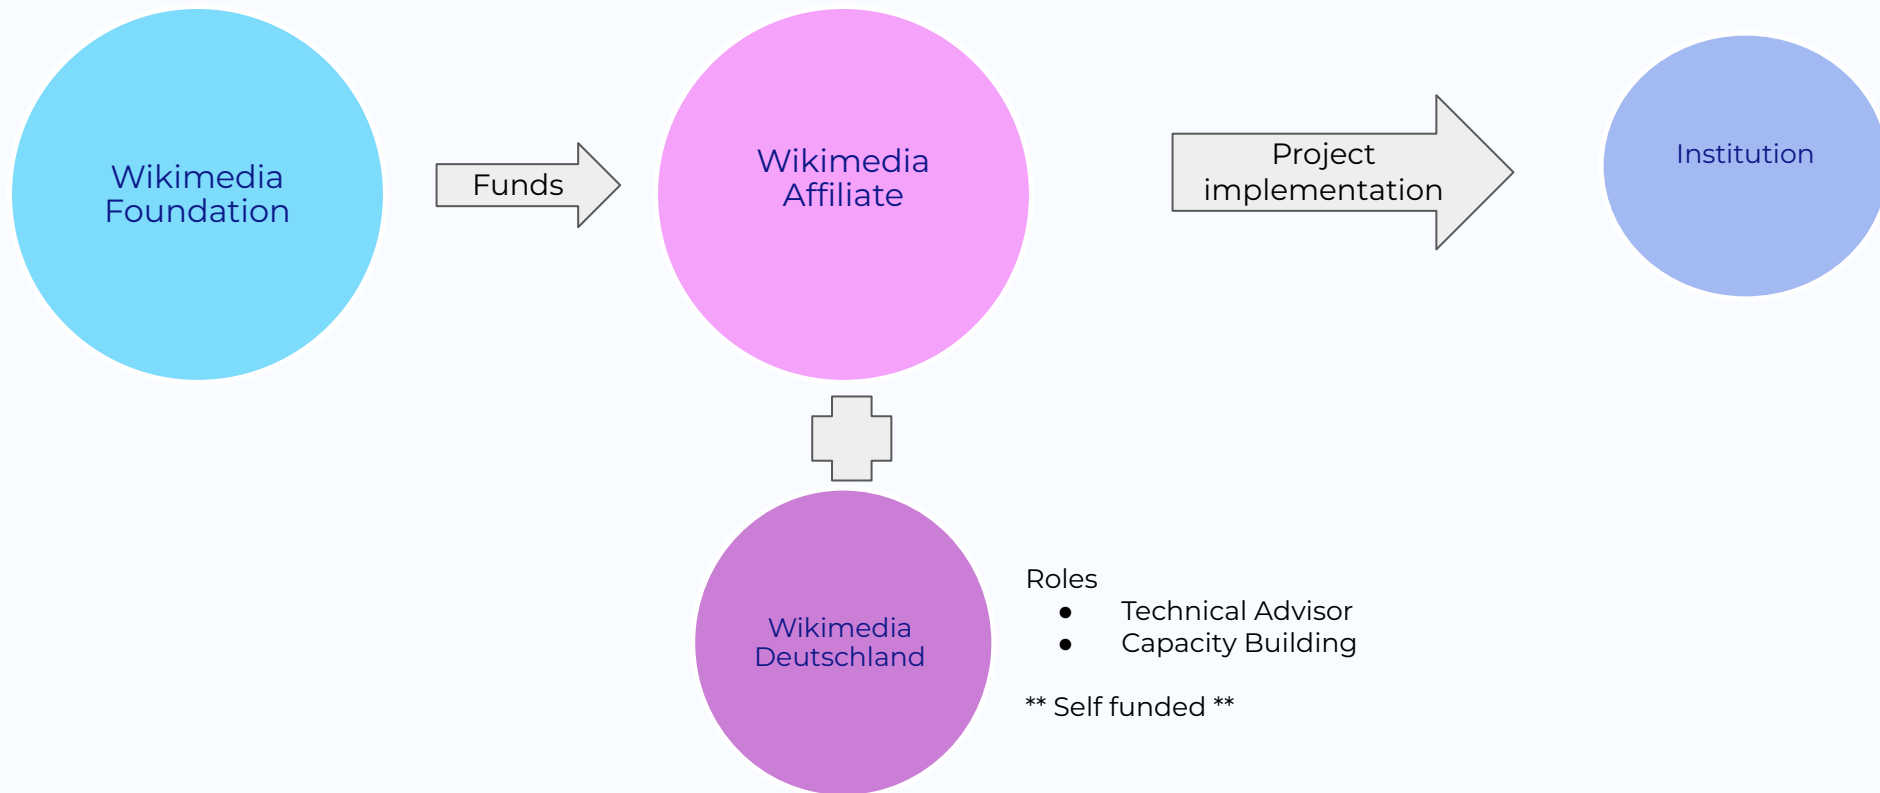

Data Partnerships

2024 and beyond

Alan Ang (WMDE)
alan.ang@wikimedia.de

WIKIMEDIA ESEAP CONFERENCE
KOTA KINABALU 2024
COLLABORATION BEYOND THE HORIZON

4 Stakeholders Model

4 Stakeholders Model

What if...

We can build an ESEAP Wikidata community dedicated to Linked Open Data partnerships projects in this region?*