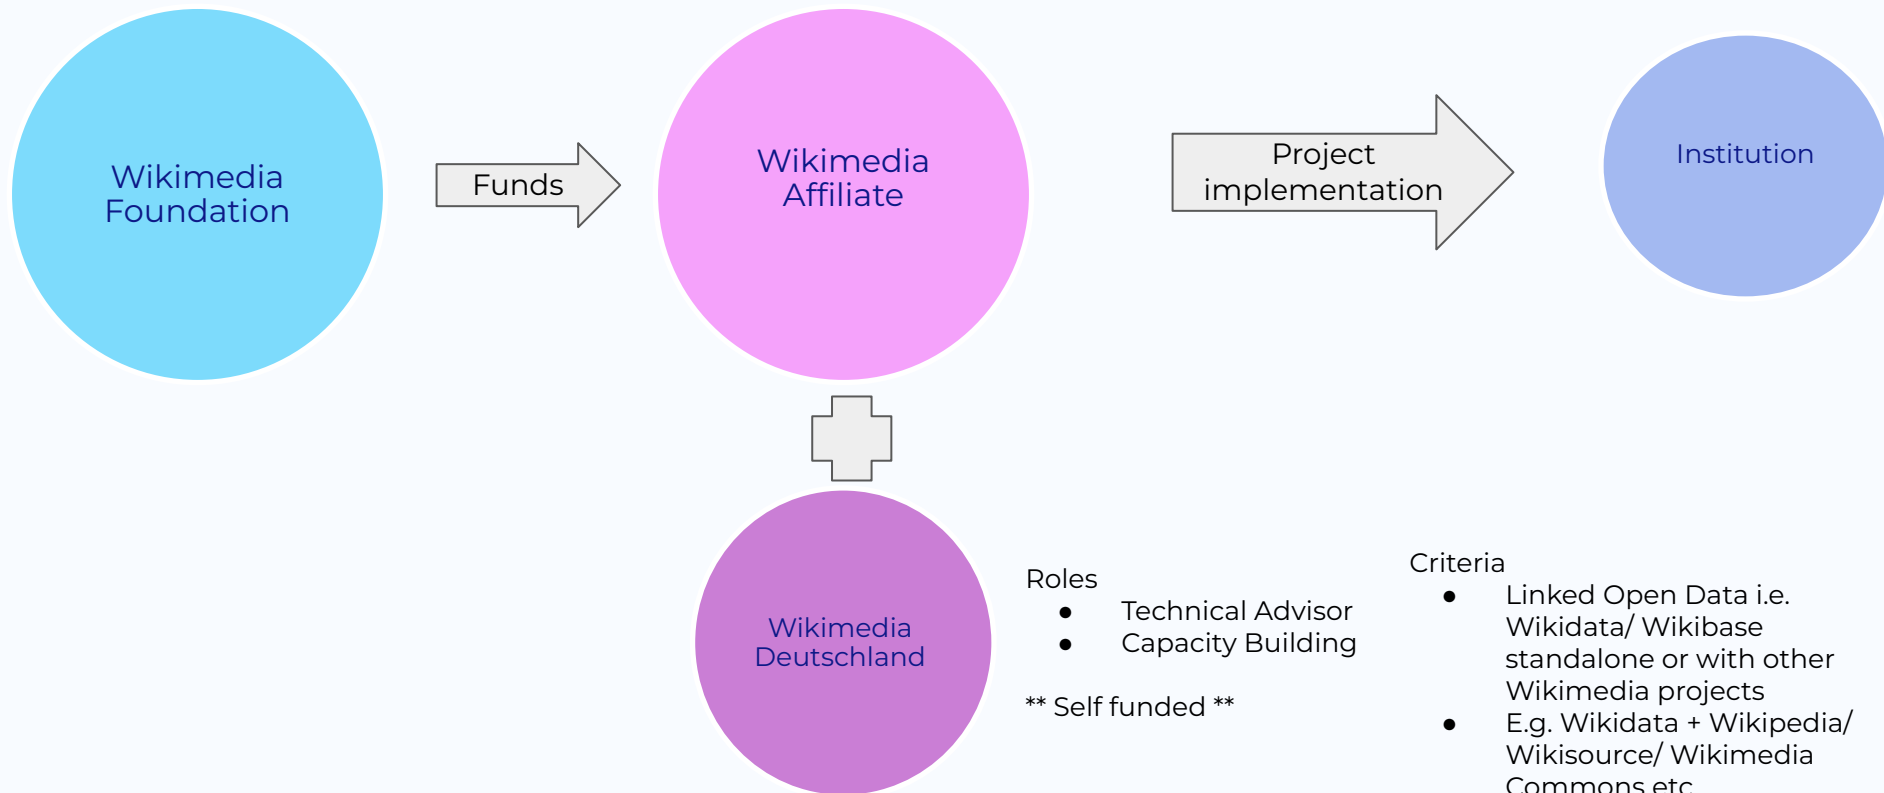

Data Partnerships

2024 and beyond

Alan Ang (WMDE)
alan.ang@wikimedia.de

WIKIMEDIA ESEAP CONFERENCE
KOTA KINABALU 2024
COLLABORATION BEYOND THE HORIZON

4 Stakeholders Model

4 Stakeholders Model

What if...

We can build an ESEAP Wikidata community dedicated to Linked Open Data partnerships projects in this region?*