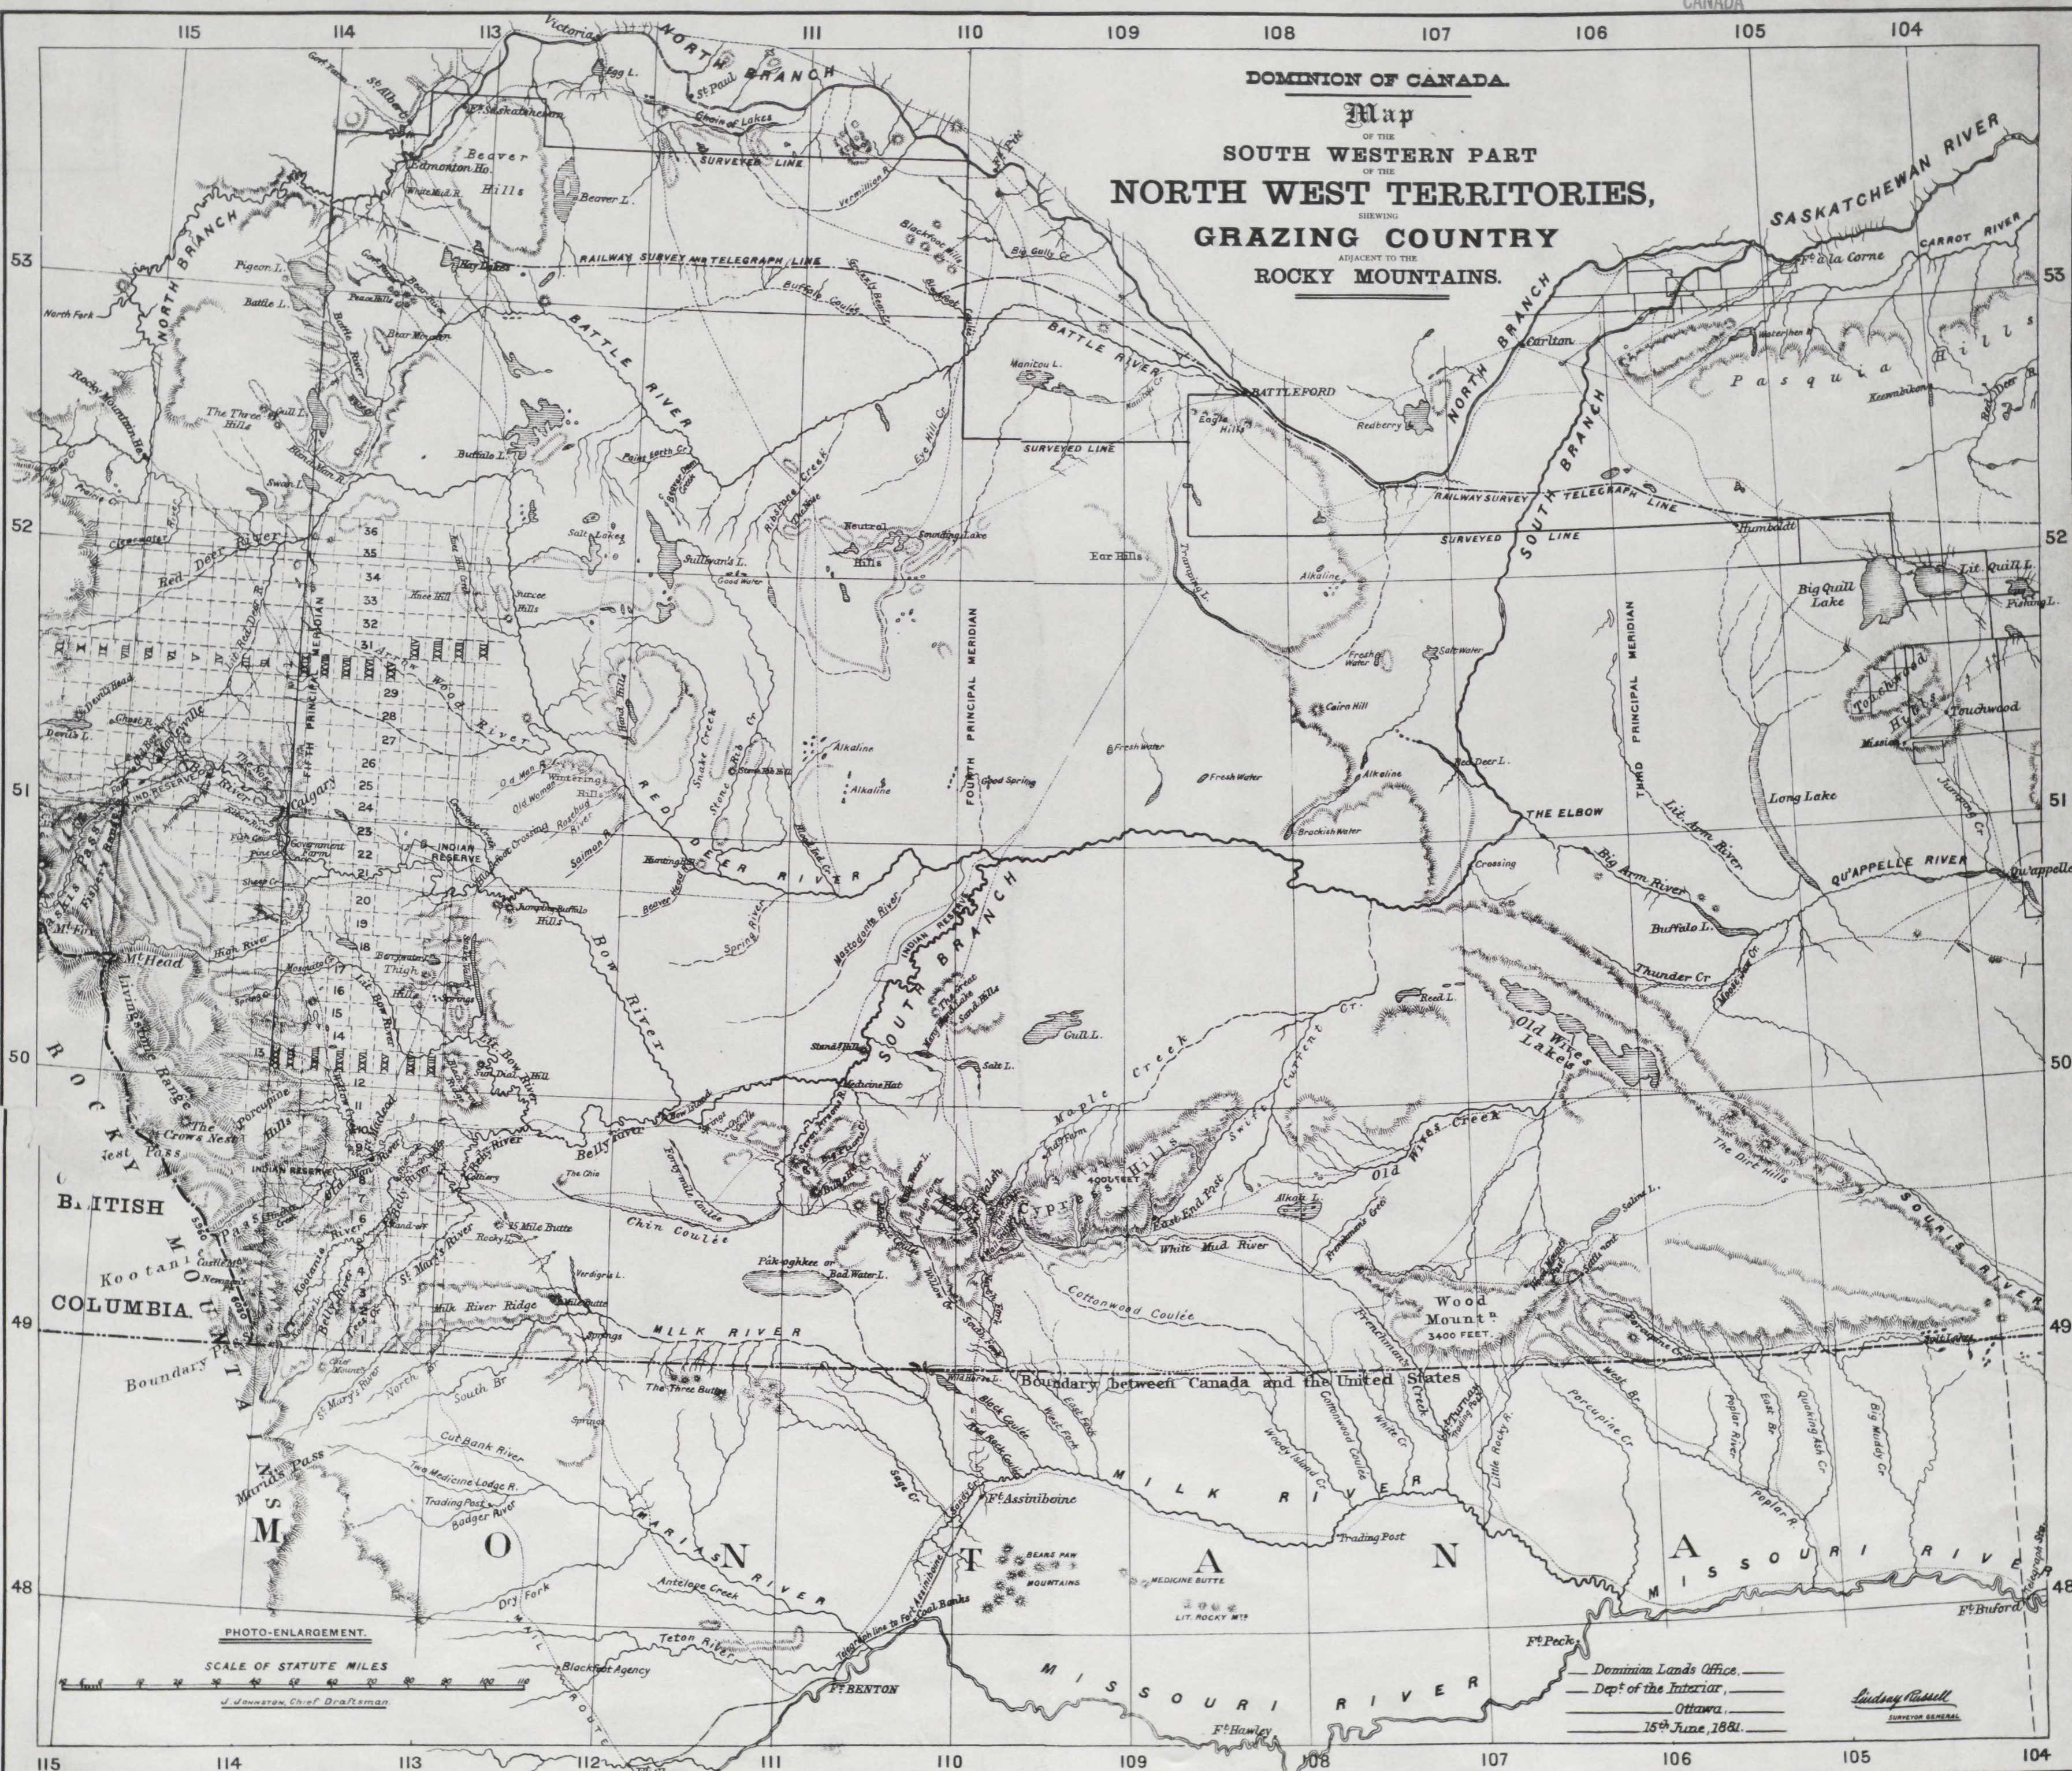

Department of the Interior,
Geographical Survey
of Canada
OTTAWA.
37769

MAP COLLECTION
UNIVERSITY OF ALBERTA
EDMONTON, ALBERTA
CANADA

DOMINION OF CANADA.
Map
OF THE
SOUTH WESTERN PART
OF THE
NORTH WEST TERRITORIES,
SHOWING
GRAZING COUNTRY
ADJACENT TO THE
ROCKY MOUNTAINS.

PHOTO-ENLARGEMENT.
SCALE OF STATUTE MILES
J. Johnston, Chief Draftsman.

Dominion Lands Office,
Dep't of the Interior,
Ottawa,
15th June, 1881.
Lindsay Russell
SURVEYOR GENERAL