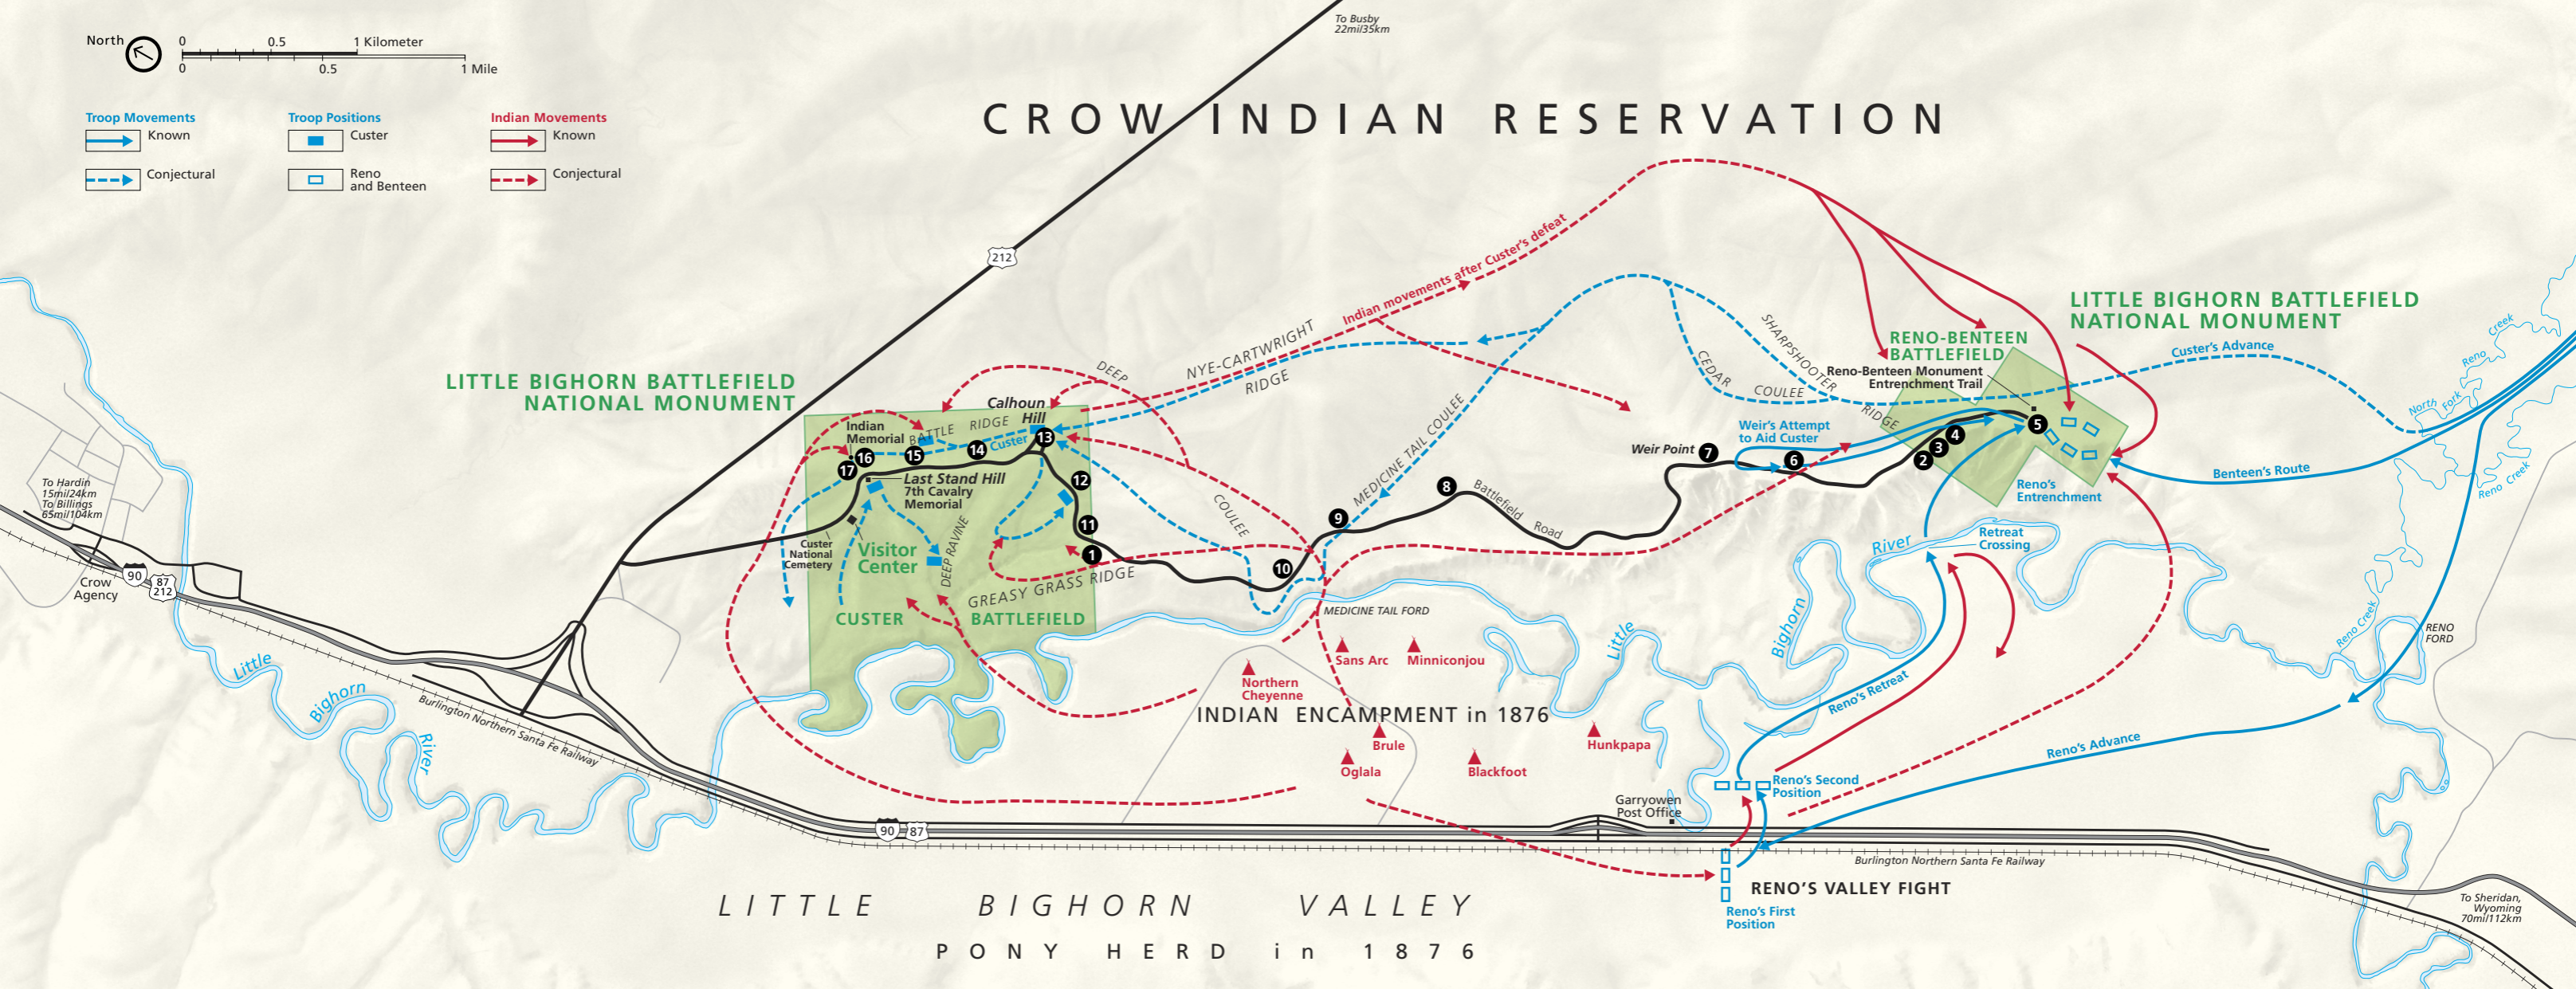

<b>Troop Movements</b>	<b>Troop Positions</b>	<b>Indian Movements</b>
Known	Custer	Known
Conjectural	Reno and Benteen	Conjectural

# CROW INDIAN RESERVATION

LITTLE BIGHORN BATTLEFIELD NATIONAL MONUMENT

Indian Memorial Battle  
Last Stand Hill  
7th Cavalry Memorial  
Visitor Center  
CUSTER BATTLEFIELD

LITTLE BIGHORN BATTLEFIELD NATIONAL MONUMENT

RENO-BENTEEN BATTLEFIELD  
Reno-Benteen Monument  
Enclenchment Trail  
Reno's Enclenchment

INDIAN ENCAMPMENT in 1876

LITTLE BIGHORN VALLEY  
PONY HERD in 1876

RENO'S VALLEY FIGHT  
Reno's First Position

To Sheridan,  
Wyoming  
70mi/112km