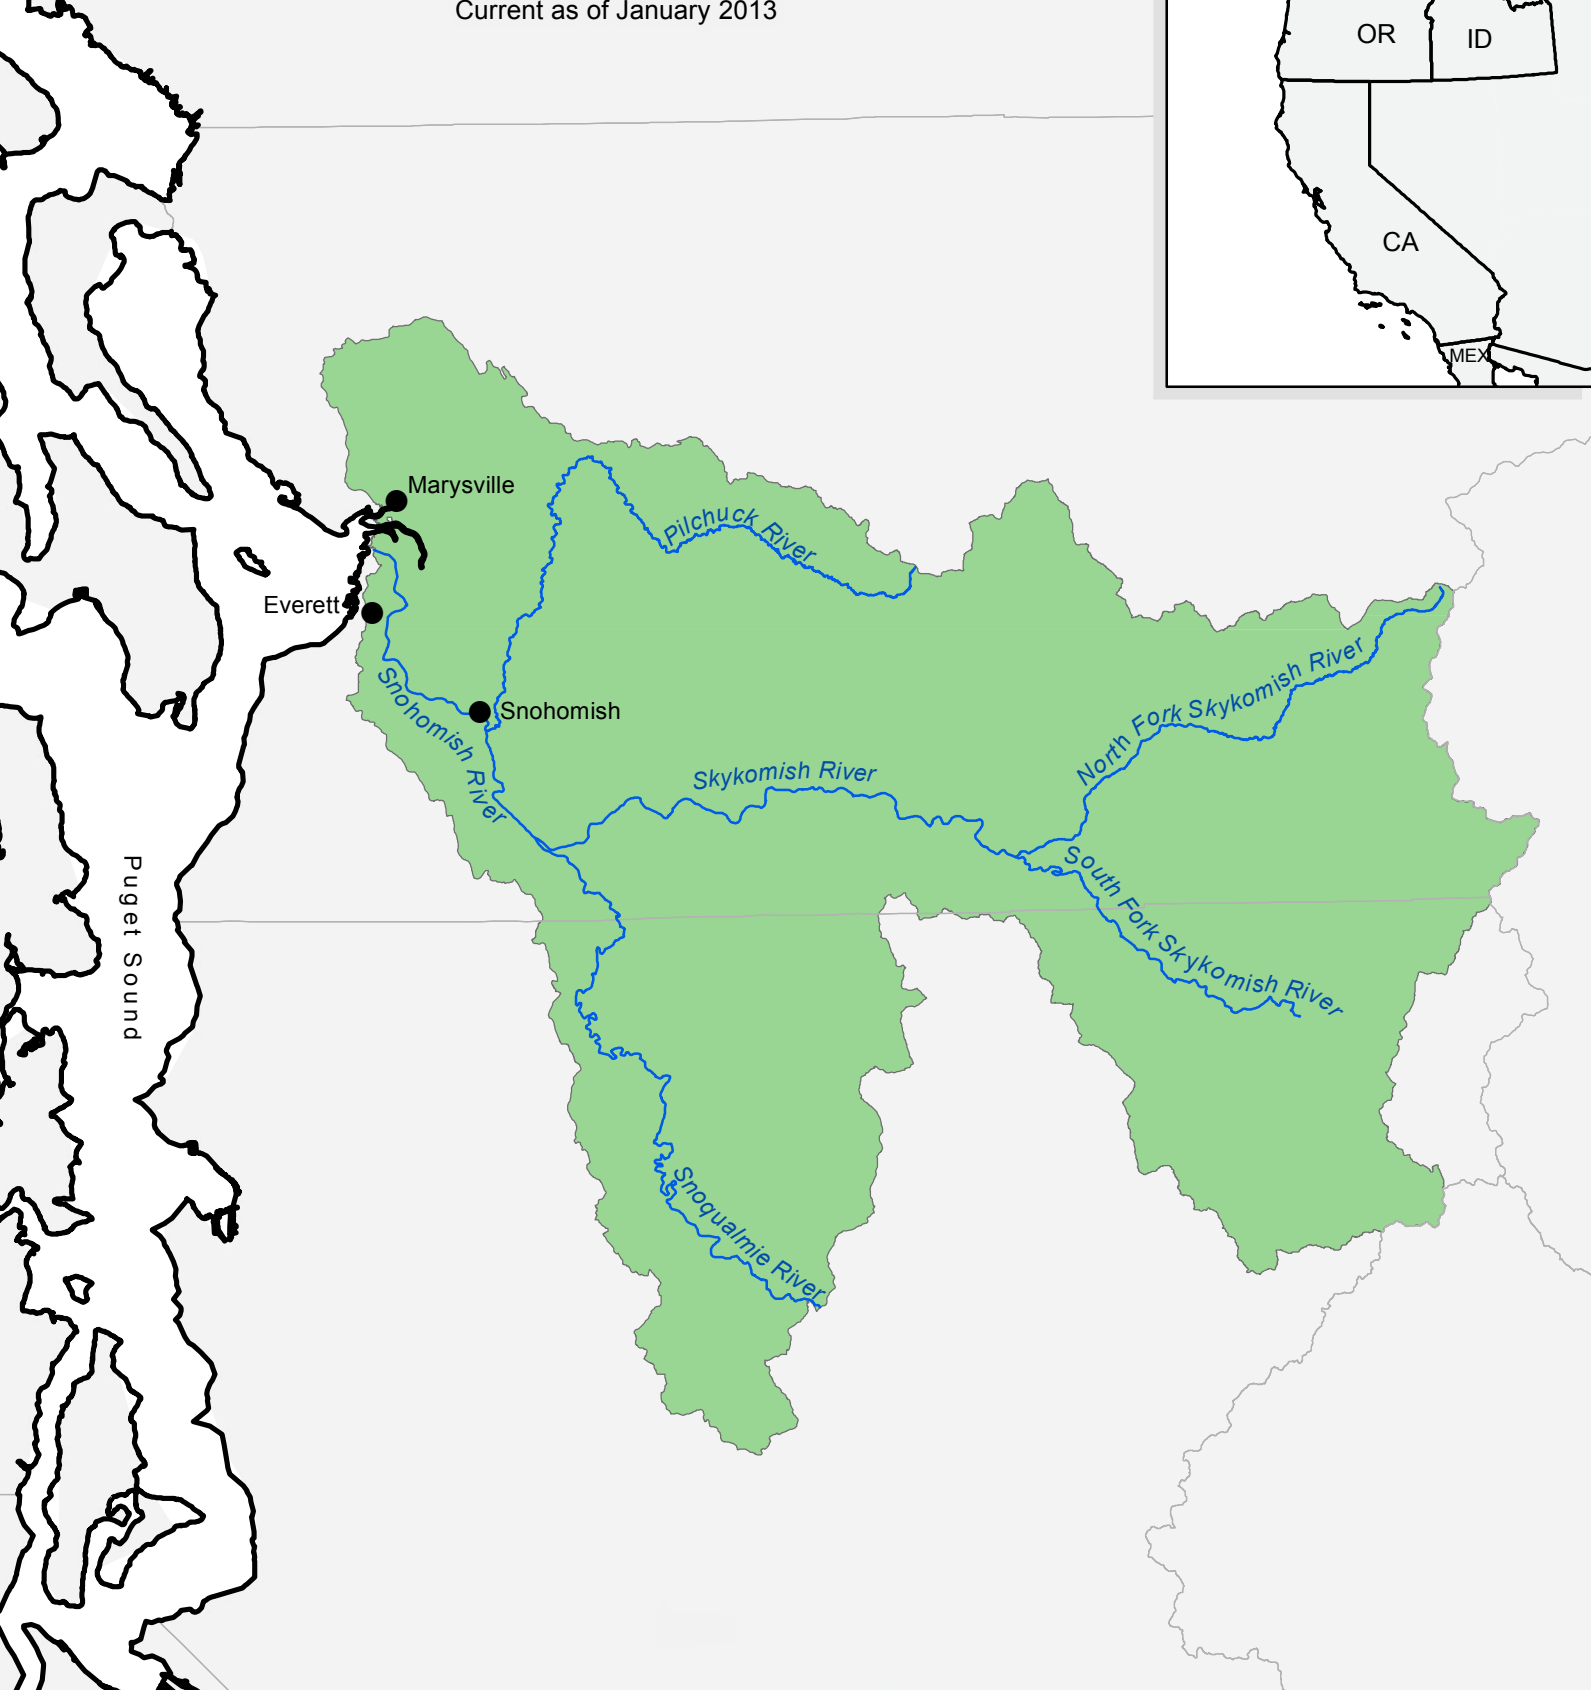

Even Year Pink Salmon Evolutionarily Significant Unit

Current as of January 2013

Even Year Pink Salmon

- ESU Boundary
- County Boundary

Map is for general reference only
UNITED STATES DEPARTMENT OF COMMERCE
 National Oceanic and Atmospheric Administration
 NATIONAL MARINE FISHERIES SERVICE
 PROTECTED RESOURCES DIVISION
 1201 NE Lloyd Boulevard, Suite 1100
 PORTLAND, OREGON 97232