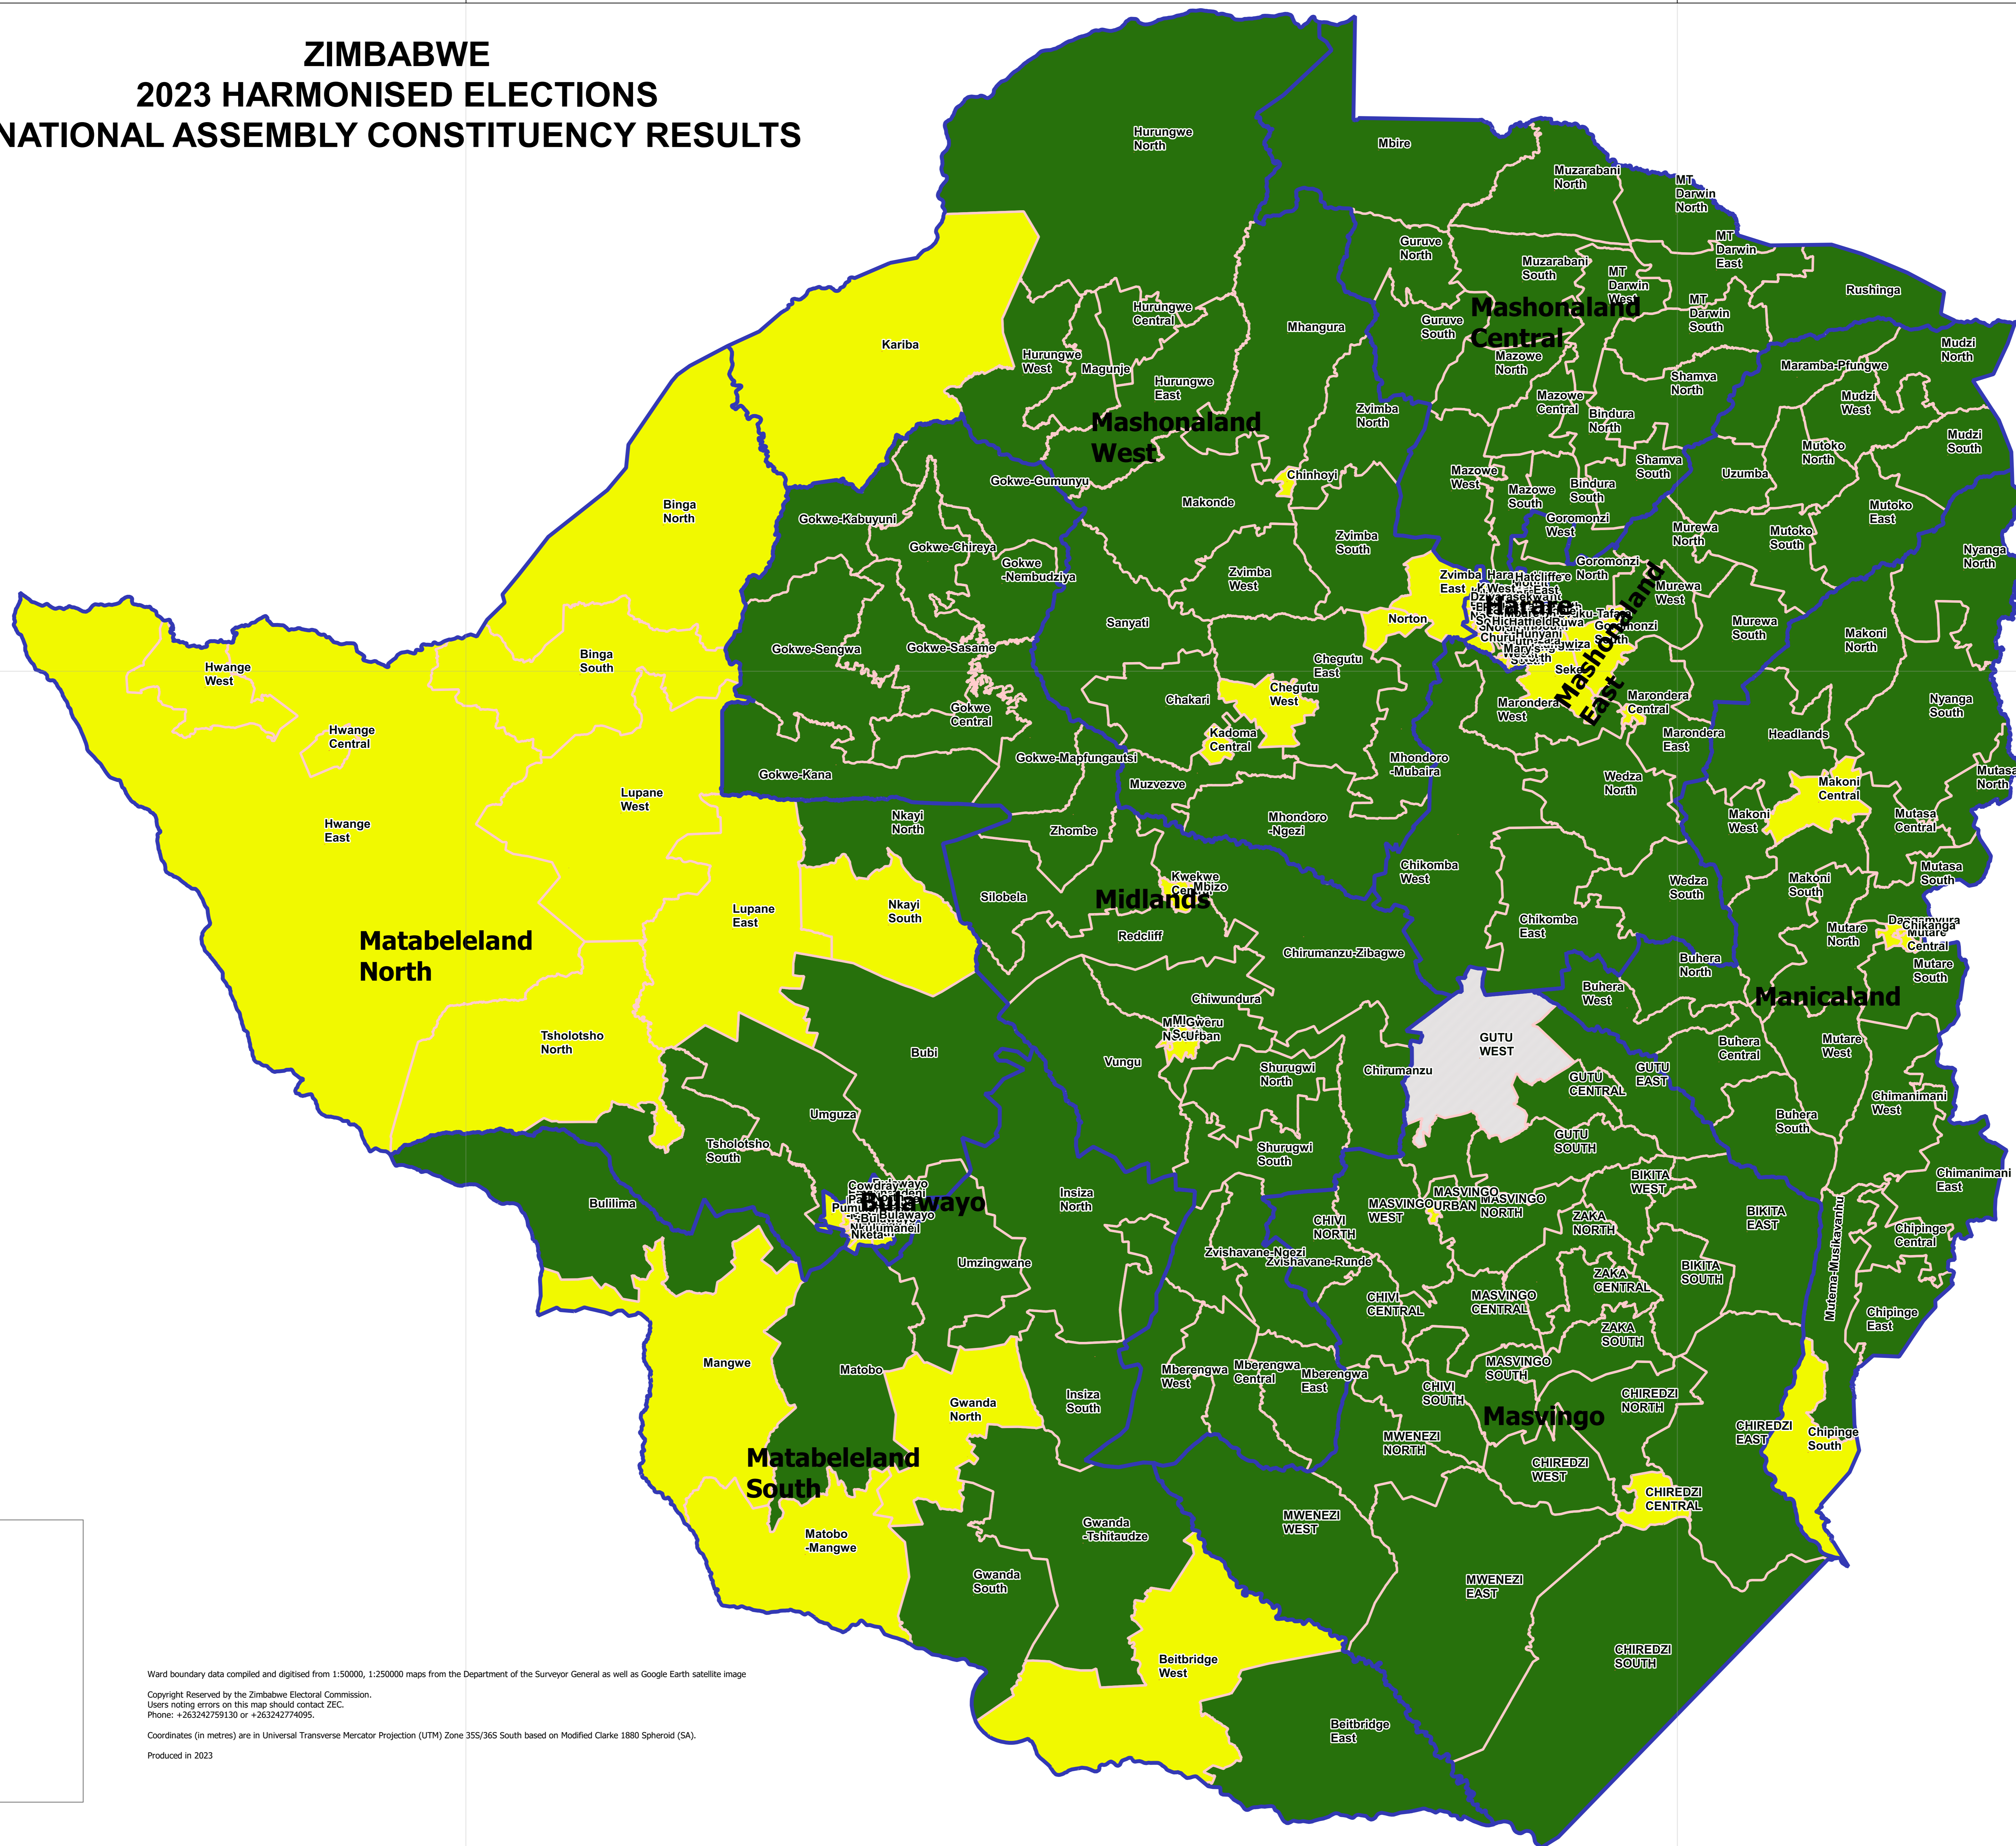

ZIMBABWE 2023 HARMONISED ELECTIONS NATIONAL ASSEMBLY CONSTITUENCY RESULTS

Legend

- PROVINCE BOUNDARY
- NATIONAL ASSEMBLY BOUNDARY
- CCC
- ZANU PF
- BY ELECTION

Ward boundary data compiled and digitised from 1:50000, 1:250000 maps from the Department of the Surveyor General as well as Google Earth satellite image
 Copyright Reserved by the Zimbabwe Electoral Commission.
 Users noting errors on this map should contact ZEC.
 Phone: +263242759130 or +263242774095.
 Coordinates (in metres) are in Universal Transverse Mercator Projection (UTM) Zone 35S/36S South based on Modified Clarke 1880 Spheroid (SA).
 Produced in 2023

0 10 km

HARARE METROPOLITAN PROVINCE 2023 HARMONISED ELECTIONS NATIONAL ASSEMBLY CONSTITUENCY RESULTS

Legend

Political Party

- ZANU PF
- CCC

Ward boundary data compiled and digitised from 1:50000, 1:250000 maps from the Department of the Surveyor General as well as Google Earth satellite image.
 Copyright Reserved by the Zimbabwe Electoral Commission.
 Users noting errors on this map should contact ZEC.
 Phone: +263242759130 or +263242774095.
 Coordinates (in metres) are in Universal Transverse Mercator Projection (UTM) Zone 35S/36S South based on Modified Clarke 1880 Spheroid (SA).
 Produced in 2023

BULAWAYO PROVINCE 2023 HARMONISED ELECTIONS NATIONAL ASSEMBLY CONSTITUENCY RESULTS

Legend

Political Party

- PENDING RESULTS
- CCC

Ward boundary data compiled and digitised from 1:50000, 1:250000 maps from the Department of the Surveyor General as well as Google Earth satellite image.
 Copyright Reserved by the Zimbabwe Electoral Commission.
 Users noting errors on this map should contact ZEC.
 Phone: +263242759130 or +263242774095.
 Coordinates (in metres) are in Universal Transverse Mercator Projection (UTM) Zone 35S/36S South based on Modified Clarke 1880 Spheroid (SA).
 Produced in 2023