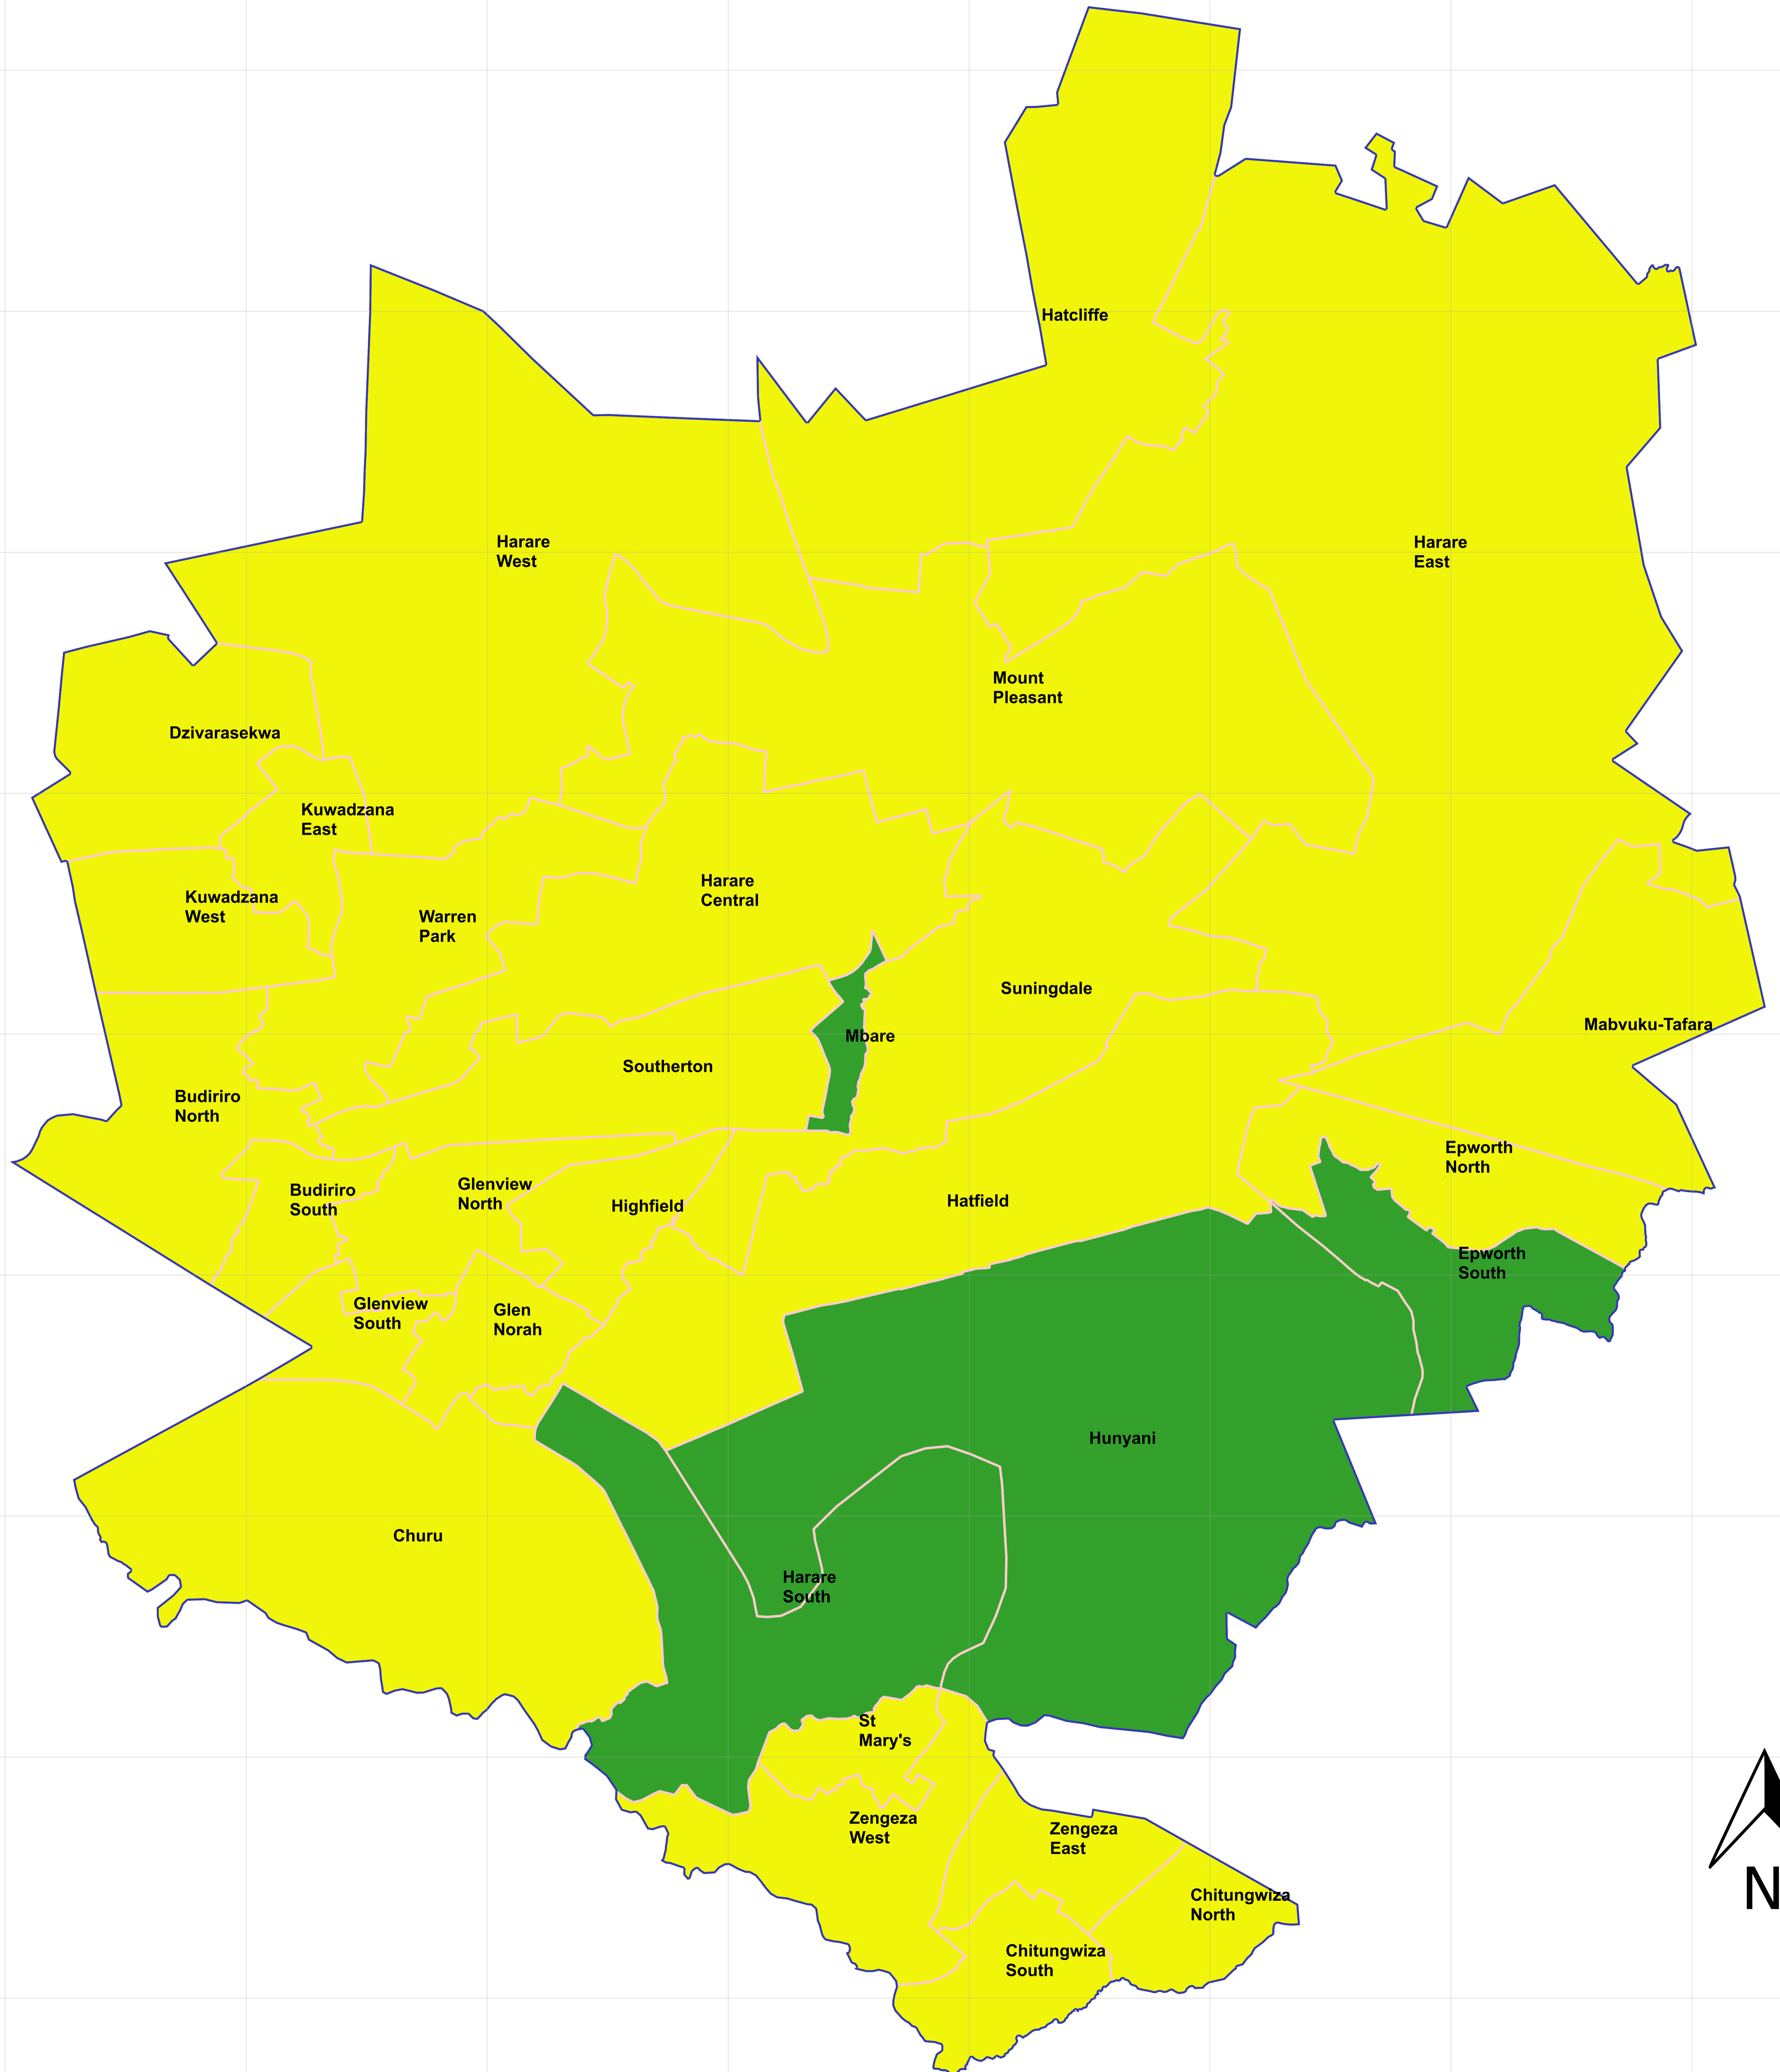

ZIMBABWE 2023 HARMONISED ELECTIONS NATIONAL ASSEMBLY CONSTITUENCY RESULTS

Legend

- PROVINCE BOUNDARY
- NATIONAL ASSEMBLY BOUNDARY
- CCC
- ZANU PF
- BY ELECTION

Ward boundary data compiled and digitised from 1:50000, 1:250000 maps from the Department of the Surveyor General as well as Google Earth satellite image
 Copyright Reserved by the Zimbabwe Electoral Commission.
 Users noting errors on this map should contact ZEC.
 Phone: +263242759130 or +263242774095.
 Coordinates (in metres) are in Universal Transverse Mercator Projection (UTM) Zone 35S/36S South based on Modified Clarke 1880 Spheroid (SA).
 Produced in 2023

0 10 km

HARARE METROPOLITAN PROVINCE 2023 HARMONISED ELECTIONS NATIONAL ASSEMBLY CONSTITUENCY RESULTS

Legend

Political Party

- ZANU PF
- CCC

Ward boundary data compiled and digitised from 1:50000, 1:250000 maps from the Department of the Surveyor General as well as Google Earth satellite image.
 Copyright Reserved by the Zimbabwe Electoral Commission.
 Users noting errors on this map should contact ZEC.
 Phone: +263242759130 or +263242774095.
 Coordinates (in metres) are in Universal Transverse Mercator Projection (UTM) Zone 35S/36S South based on Modified Clarke 1880 Spheroid (SA).
 Produced in 2023

BULAWAYO PROVINCE 2023 HARMONISED ELECTIONS NATIONAL ASSEMBLY CONSTITUENCY RESULTS

Legend

Political Party

- PENDING RESULTS
- CCC

Ward boundary data compiled and digitised from 1:50000, 1:250000 maps from the Department of the Surveyor General as well as Google Earth satellite image.
 Copyright Reserved by the Zimbabwe Electoral Commission.
 Users noting errors on this map should contact ZEC.
 Phone: +263242759130 or +263242774095.
 Coordinates (in metres) are in Universal Transverse Mercator Projection (UTM) Zone 35S/36S South based on Modified Clarke 1880 Spheroid (SA).
 Produced in 2023