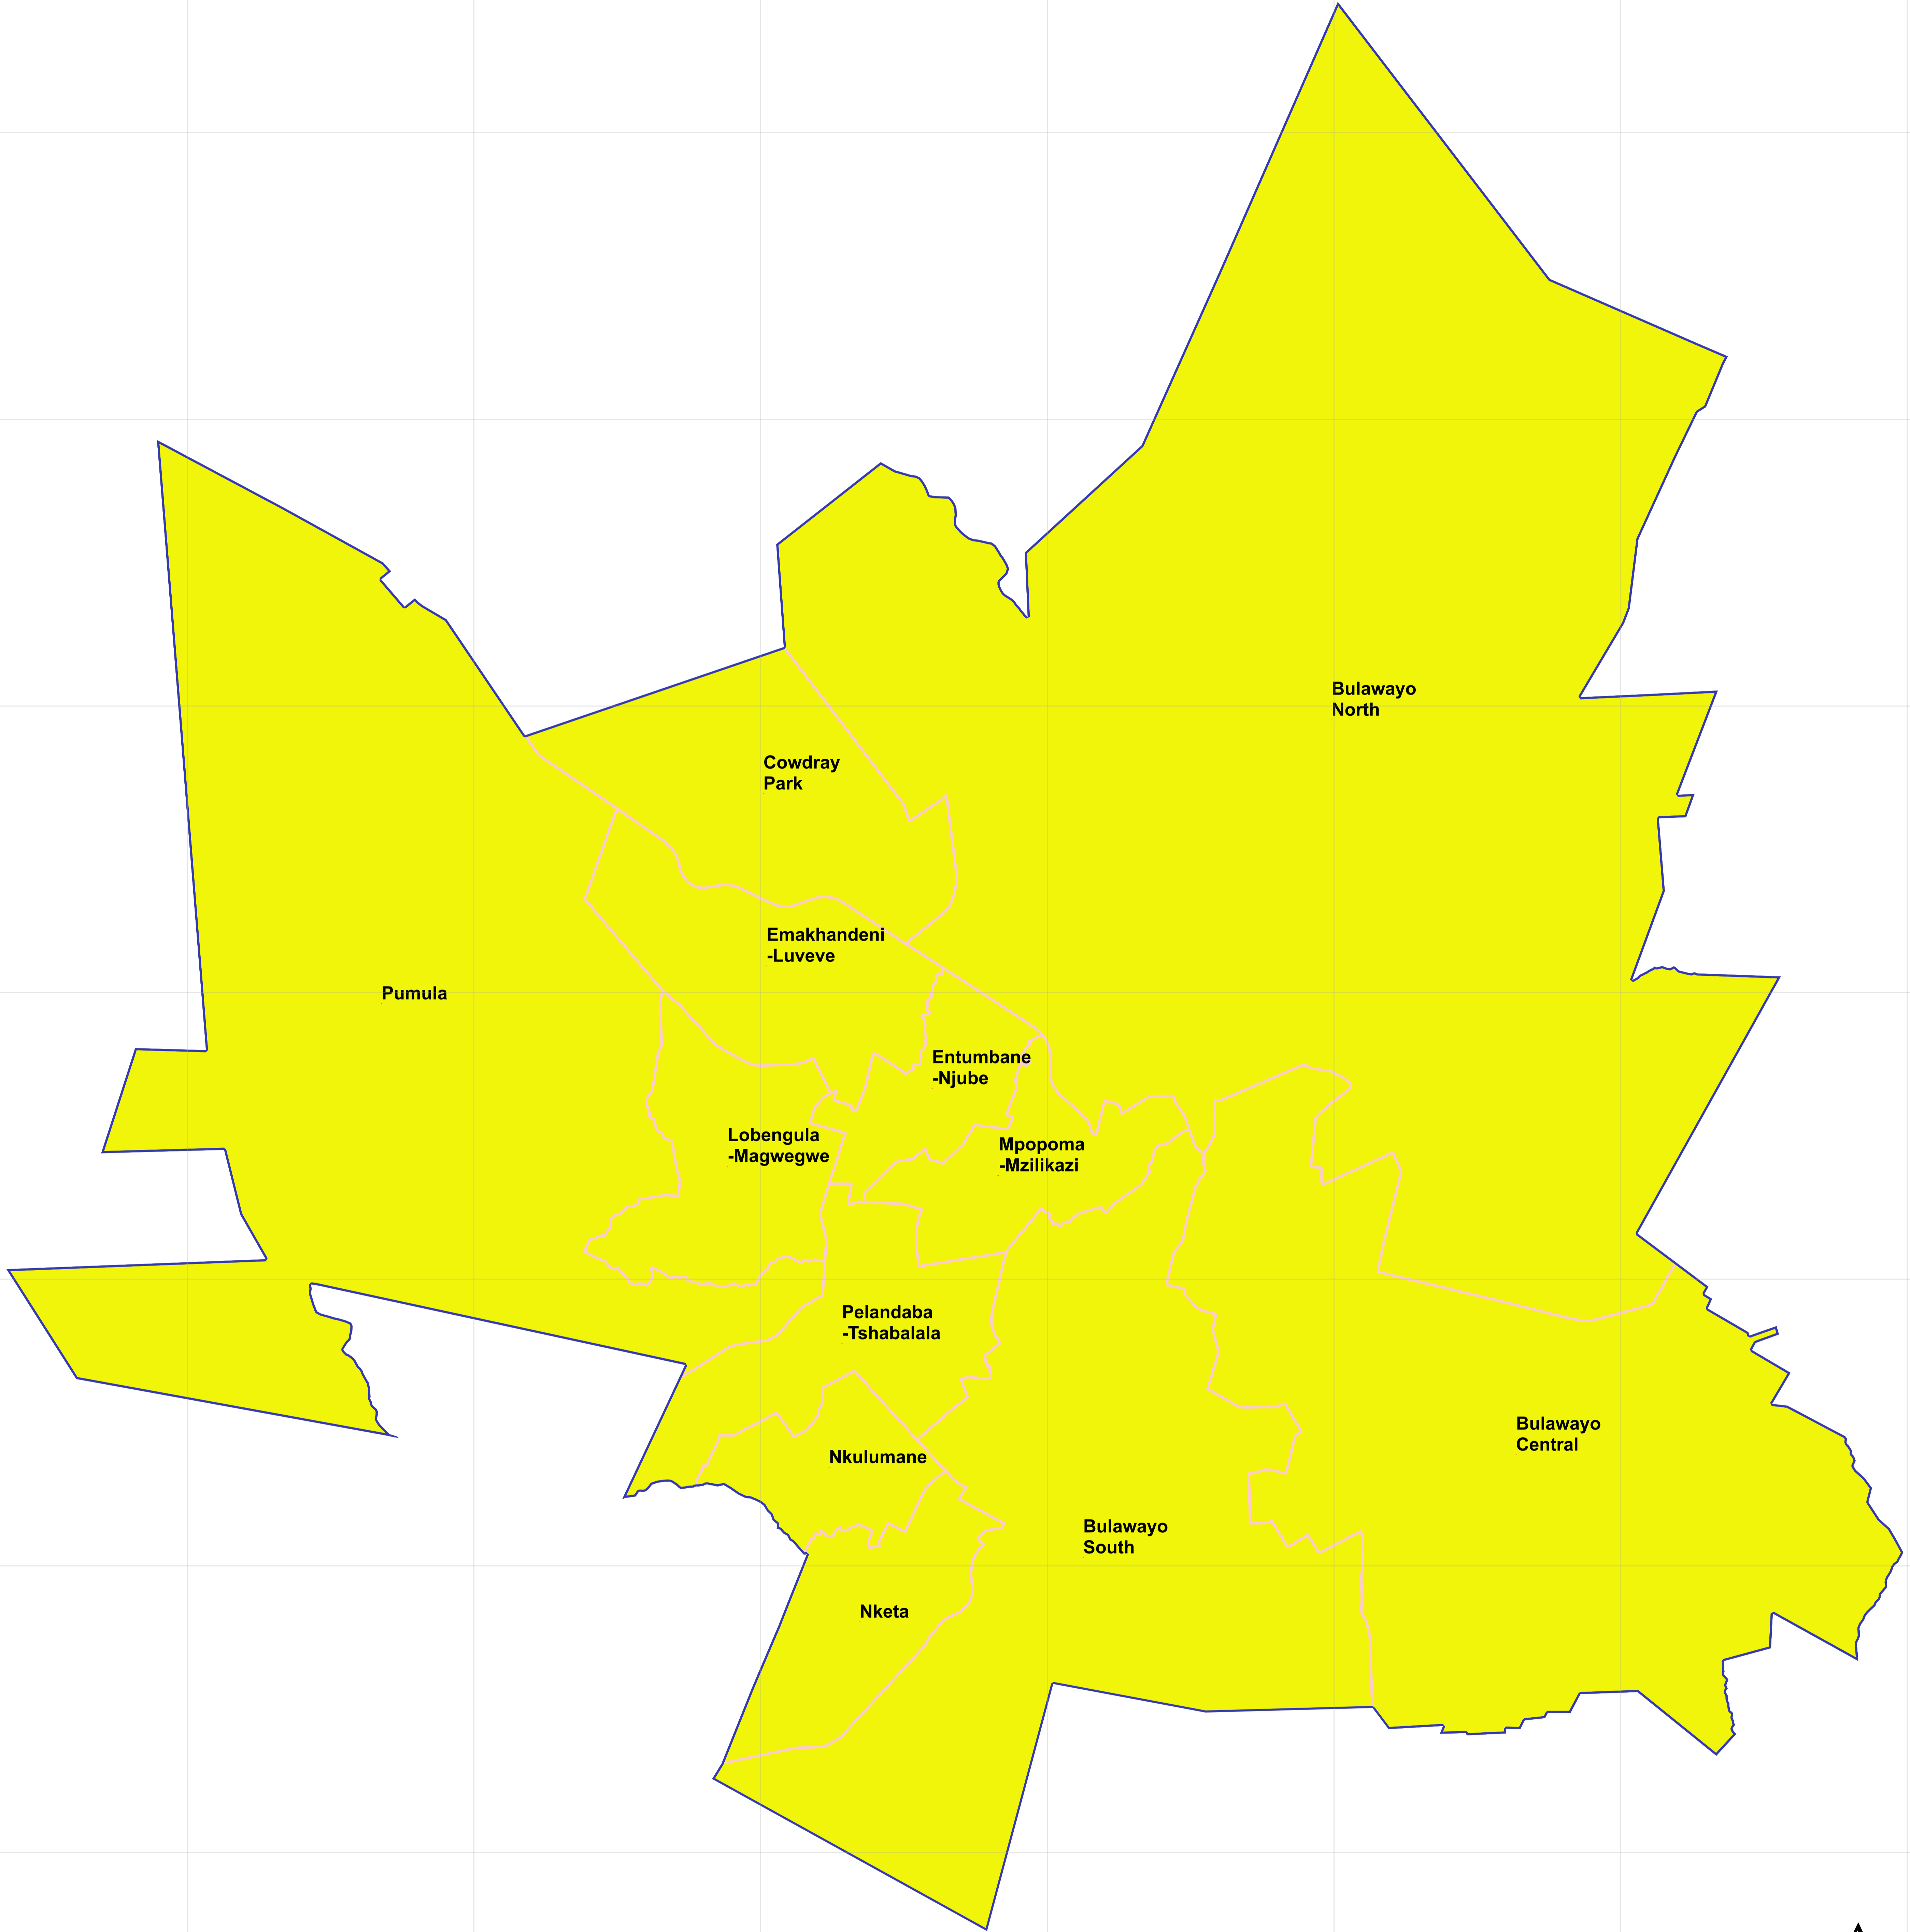

ZIMBABWE 2023 HARMONISED ELECTIONS NATIONAL ASSEMBLY CONSTITUENCY RESULTS

Legend

- PROVINCE BOUNDARY
- NATIONAL ASSEMBLY BOUNDARY
- CCC
- ZANU PF
- BY ELECTION

Ward boundary data compiled and digitised from 1:50000, 1:250000 maps from the Department of the Surveyor General as well as Google Earth satellite image
 Copyright Reserved by the Zimbabwe Electoral Commission.
 Users noting errors on this map should contact ZEC.
 Phone: +263242759130 or +263242774095.
 Coordinates (in metres) are in Universal Transverse Mercator Projection (UTM) Zone 35S/36S South based on Modified Clarke 1880 Spheroid (SA).
 Produced in 2023

0 10 km

HARARE METROPOLITAN PROVINCE 2023 HARMONISED ELECTIONS NATIONAL ASSEMBLY CONSTITUENCY RESULTS

Legend

Political Party

- ZANU PF
- CCC

Ward boundary data compiled and digitised from 1:50000, 1:250000 maps from the Department of the Surveyor General as well as Google Earth satellite image.
 Copyright Reserved by the Zimbabwe Electoral Commission.
 Users noting errors on this map should contact ZEC.
 Phone: +263242759130 or +263242774095.
 Coordinates (in metres) are in Universal Transverse Mercator Projection (UTM) Zone 35S/36S South based on Modified Clarke 1880 Spheroid (SA).
 Produced in 2023

BULAWAYO PROVINCE 2023 HARMONISED ELECTIONS NATIONAL ASSEMBLY CONSTITUENCY RESULTS

Legend

Political Party

- PENDING RESULTS
- CCC

Ward boundary data compiled and digitised from 1:50000, 1:250000 maps from the Department of the Surveyor General as well as Google Earth satellite image.
 Copyright Reserved by the Zimbabwe Electoral Commission.
 Users noting errors on this map should contact ZEC.
 Phone: +263242759130 or +263242774095.
 Coordinates (in metres) are in Universal Transverse Mercator Projection (UTM) Zone 35S/36S South based on Modified Clarke 1880 Spheroid (SA).
 Produced in 2023