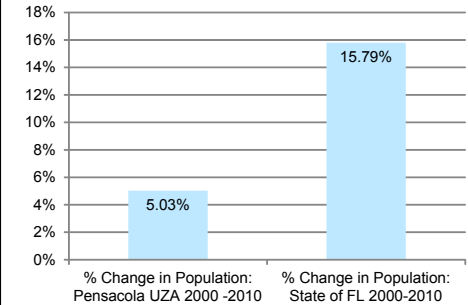

PENSACOLA
URBANIZED AREAS 2000 - 2010

CHANGE IN POPULATION

2000 Population	2010 Population
323,783	340,067

CHANGE IN AREA

PENSACOLA URBANIZED AREA

- Roadway
- Nearby 2010 Urbanized Areas
- 2000 Pensacola Urbanized Area
- 2010 Pensacola Urbanized Area
- Florida County Boundaries