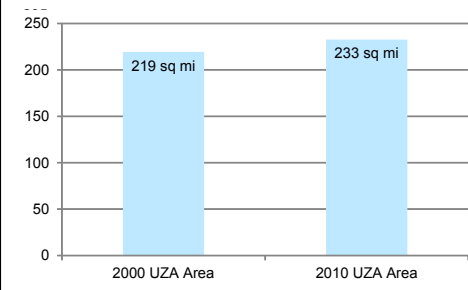

PENSACOLA
URBANIZED AREAS 2000 - 2010

CHANGE IN POPULATION

2000 Population	2010 Population
323,783	340,067

CHANGE IN AREA

PENSACOLA URBANIZED AREA

- Roadway
- Nearby 2010 Urbanized Areas
- 2000 Pensacola Urbanized Area
- 2010 Pensacola Urbanized Area
- Florida County Boundaries