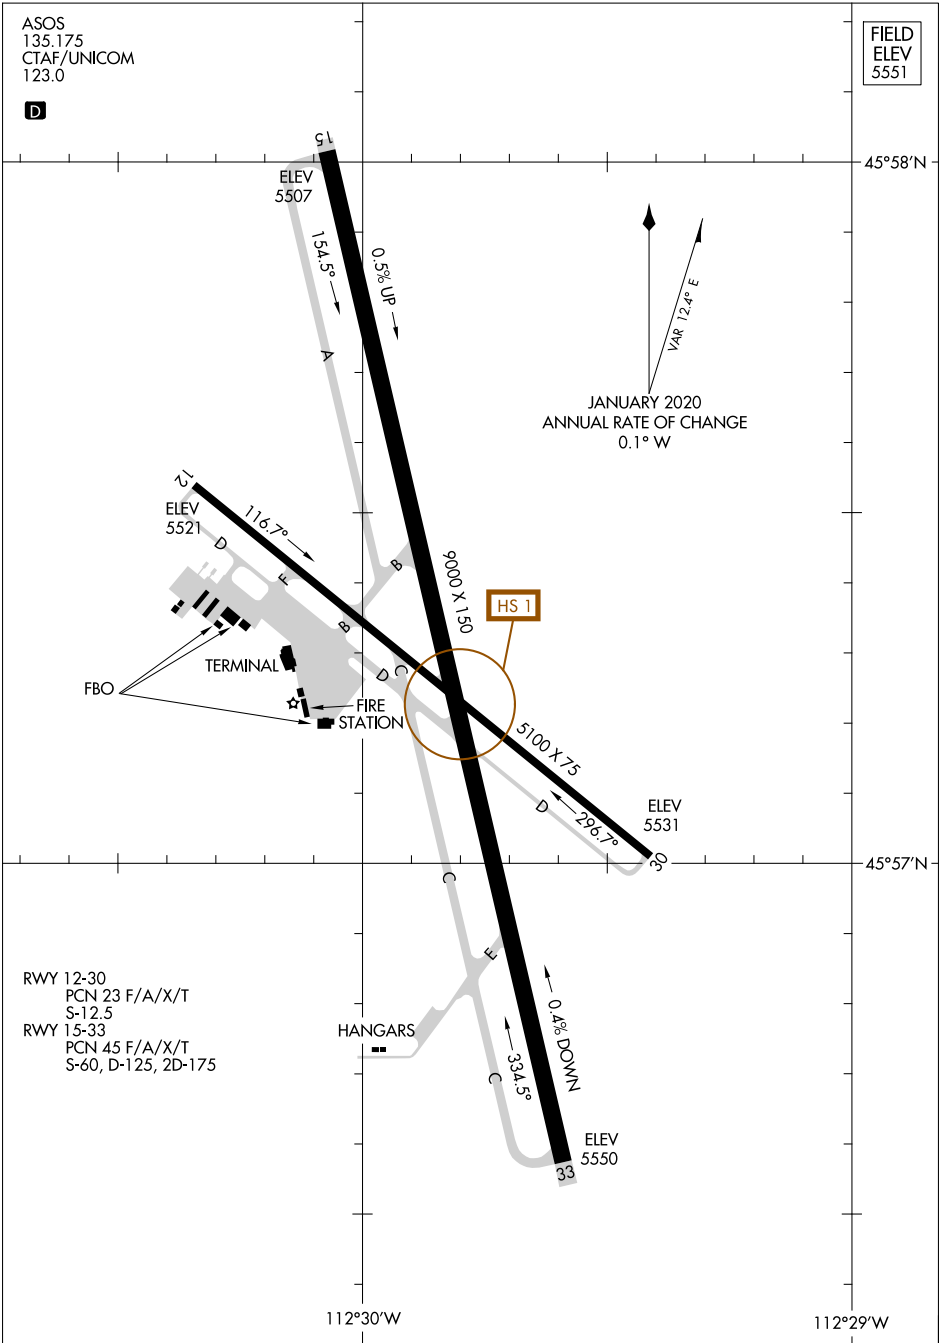

# AIRPORT DIAGRAM

AL-588 (FAA)

BERT MOONEY (BTM)  
BUTTE, MONTANA

ASOS  
135.175  
CTAF/UNICOM  
123.0

FIELD  
ELEV  
5551

NW-1, 28 JAN 2021 to 25 FEB 2021

NW-1, 28 JAN 2021 to 25 FEB 2021

RWY 12-30  
PCN 23 F/A/X/T  
S-12.5

RWY 15-33  
PCN 45 F/A/X/T  
S-60, D-125, 2D-175

112°30'W

112°29'W

# AIRPORT DIAGRAM

BUTTE, MONTANA  
BERT MOONEY (BTM)