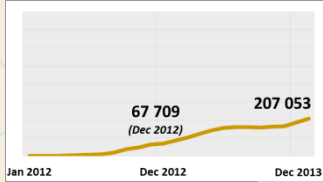

10 Dec 2013: Syria – Refugee situation

TURKEY Registered 539 681

LEBANON Registered 773 694

EGYPT Registered 129 407

N. AFRICA Total 17 139

EGYPT

Refugees Abroad Registered	2 234 085
Total number of refugees abroad	2 296 312
IDPs Estimate	6 500 000

All numbers by [UNHCR](#) and [UNOCHA](#)

IRAQ Registered 207 053

JORDAN Registered 567 111

Legend

- Main Cities
- ▲ Syrian Refugee Camps
- Syrian Refugees in Lebanon
- Main Roads
- Syrian Governorate Boundaries
- Countries with Registered Refugees
- ▨ Disputed Area (Golan Heights)