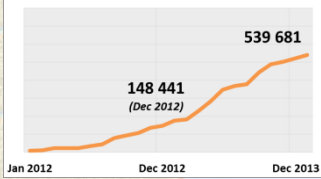

# 10 Dec 2013: Syria – Refugee situation

**TURKEY Registered 539 681**

**LEBANON Registered 773 694**

**EGYPT Registered 129 407**

**N. AFRICA Total 17 139**

**EGYPT**

Refugees Abroad Registered	<b>2 234 085</b>
Total number of refugees abroad	<b>2 296 312</b>
IDPs Estimate	<b>6 500 000</b>