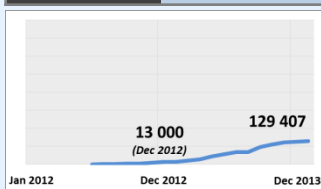

# 10 Dec 2013: Syria – Refugee situation

**TURKEY Registered 539 681**

**LEBANON Registered 773 694**

**EGYPT Registered 129 407**

**N. AFRICA Total 17 139**

**EGYPT**

Refugees Abroad Registered	<b>2 234 085</b>
Total number of refugees abroad	<b>2 296 312</b>
IDPs Estimate	<b>6 500 000</b>