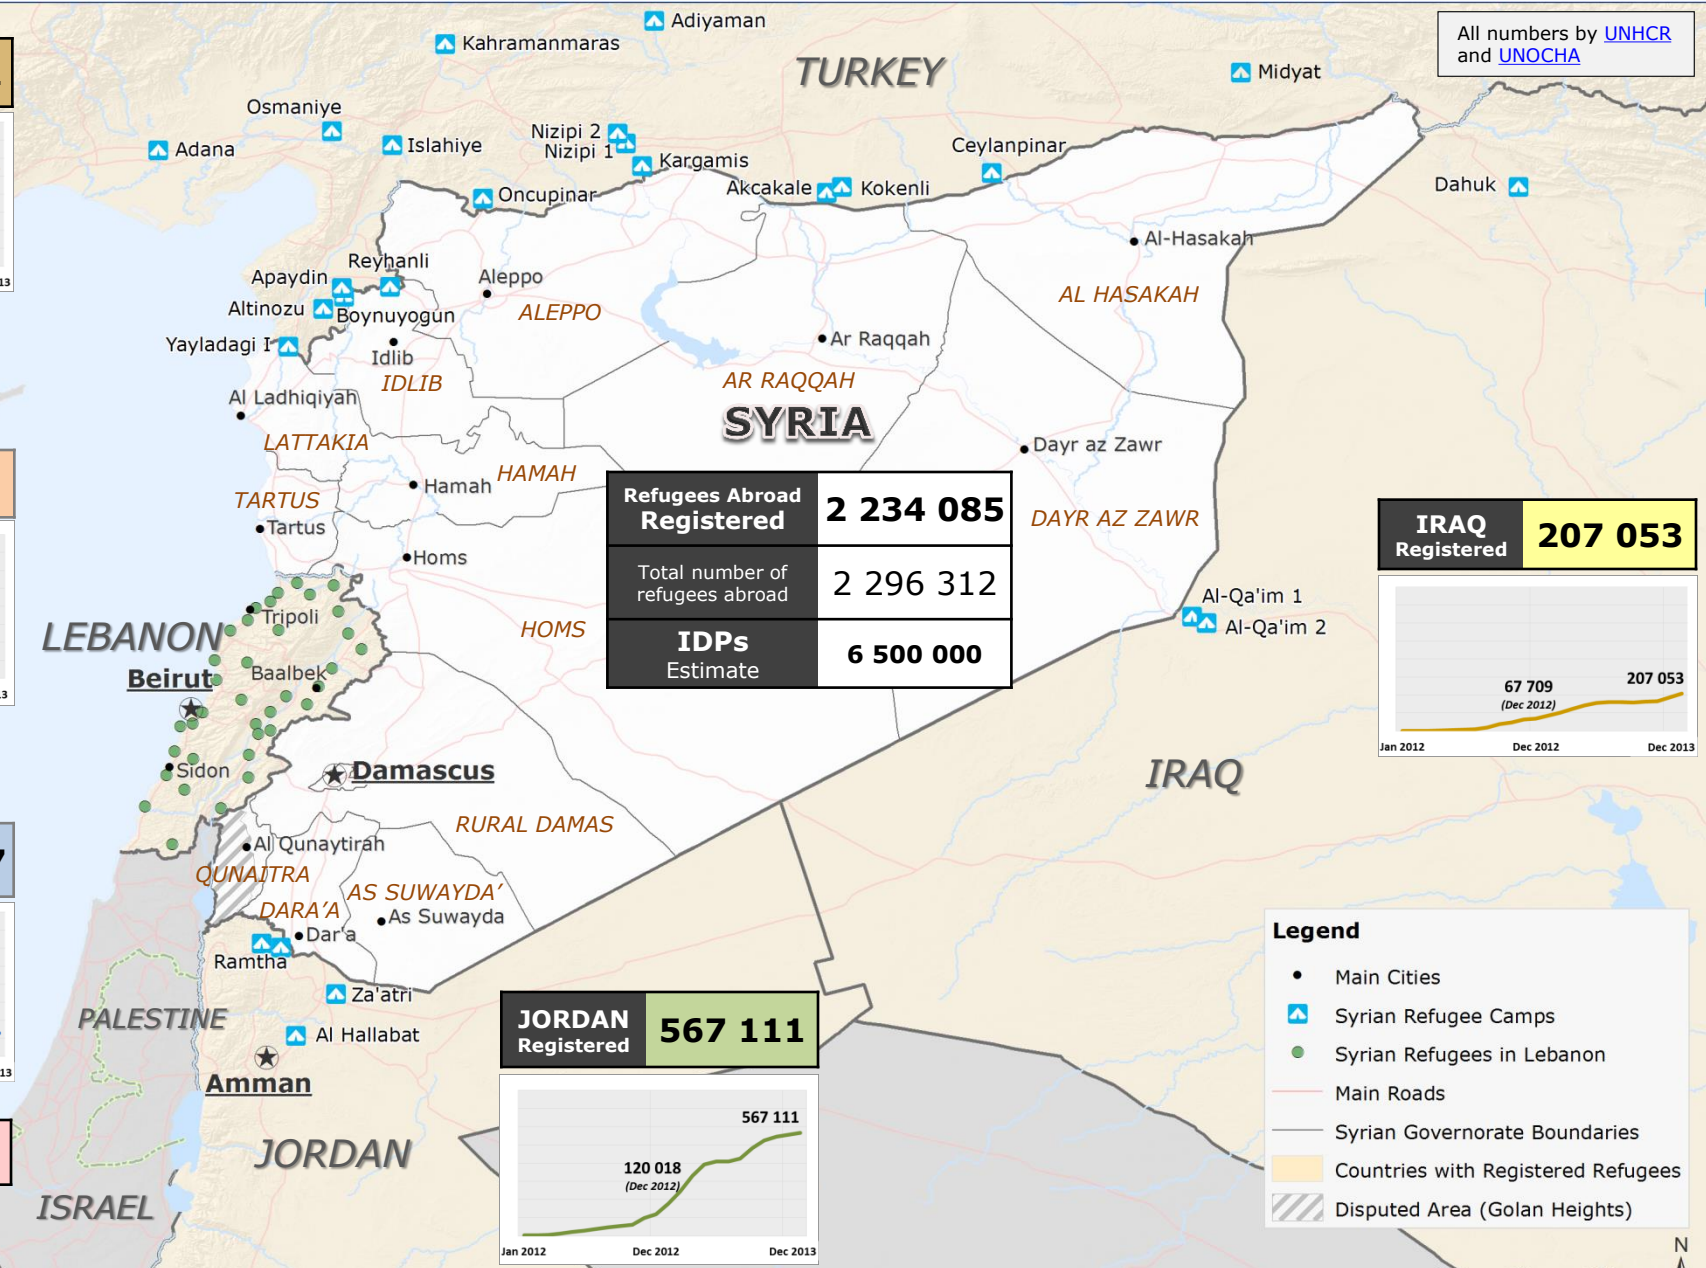

# 10 Dec 2013: Syria – Refugee situation

**TURKEY Registered 539 681**

**LEBANON Registered 773 694**

**EGYPT Registered 129 407**

**N. AFRICA Total 17 139**

**EGYPT**

Refugees Abroad Registered	<b>2 234 085</b>
Total number of refugees abroad	<b>2 296 312</b>
IDPs Estimate	<b>6 500 000</b>

All numbers by [UNHCR](#) and [UNOCHA](#)

**IRAQ Registered 207 053**

**JORDAN Registered 567 111**

**Legend**

- Main Cities
- ▲ Syrian Refugee Camps
- Syrian Refugees in Lebanon
- Main Roads
- Syrian Governorate Boundaries
- Countries with Registered Refugees
- ▨ Disputed Area (Golan Heights)