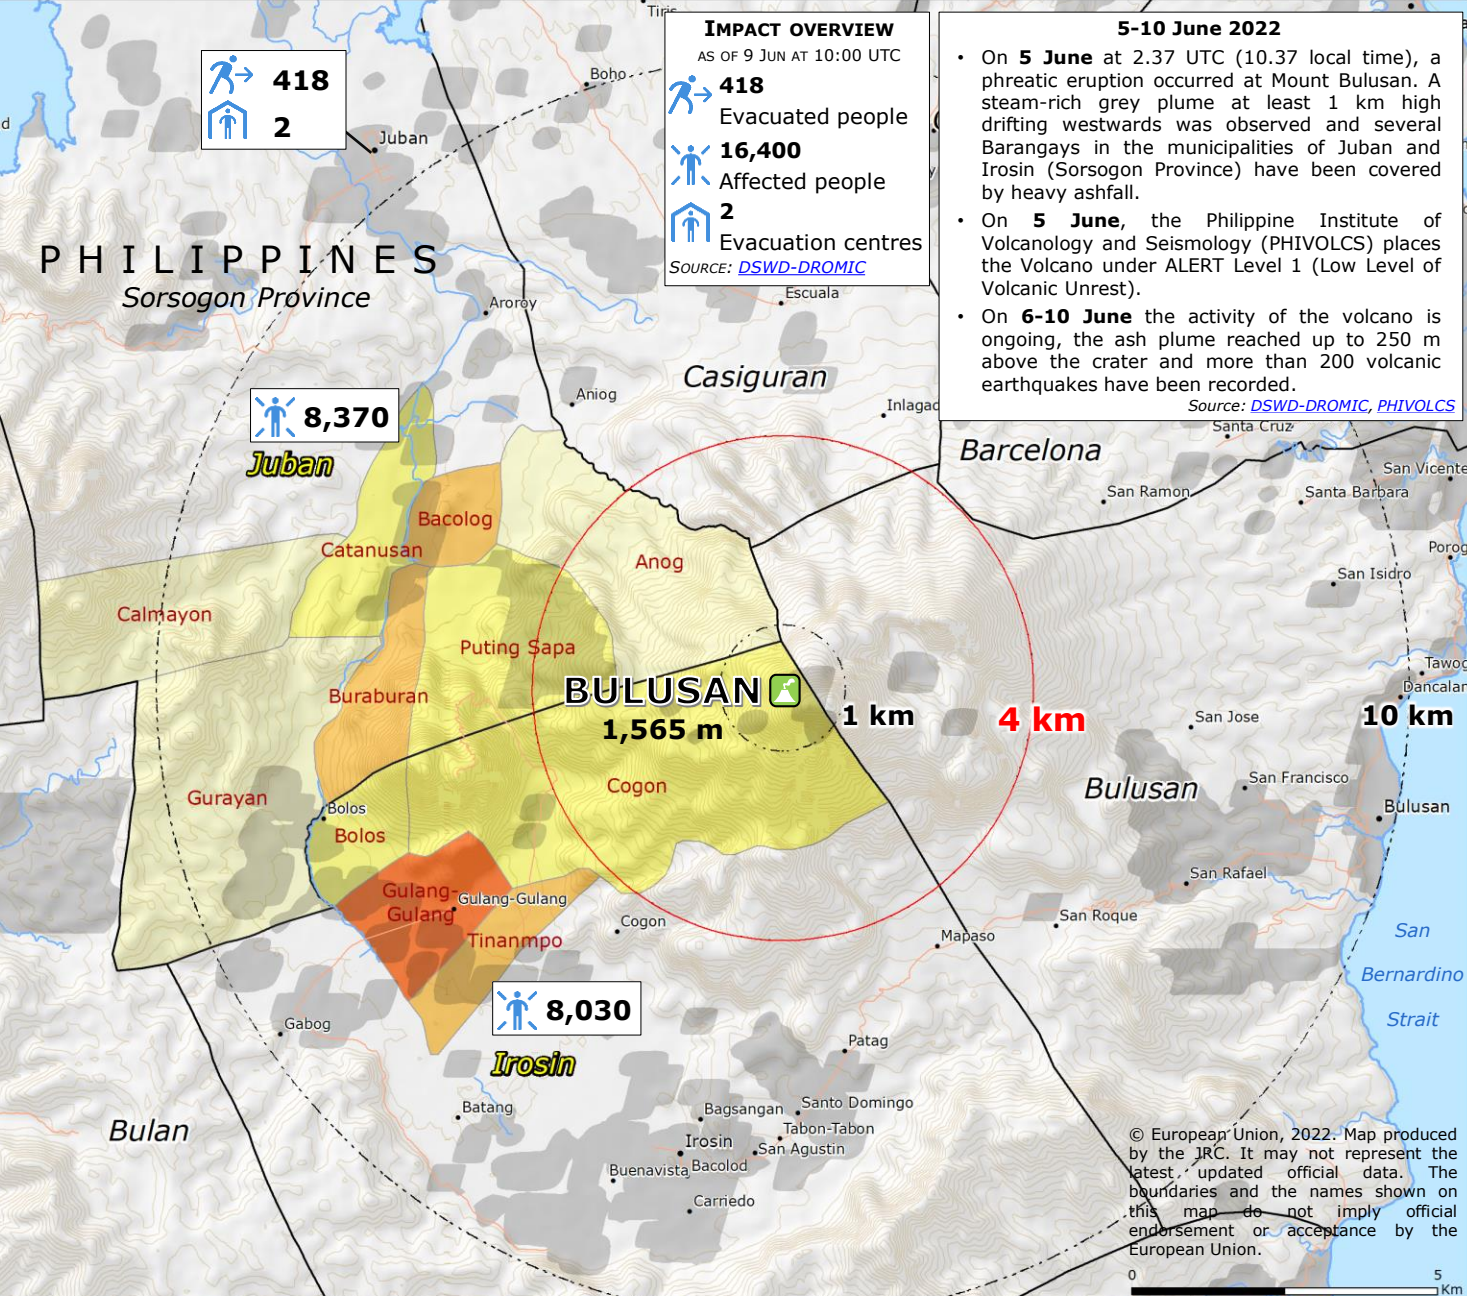

# Philippines | Mount Bulusan, volcanic activity

**SIGNIFICANT BULUSAN ERUPTIONS SINCE 1900**  
Source: NOAA-NGDC, CRED-EMDAT

YEAR	FATALITIES	AFFECTED PEOPLE
1978	n.a.	1,000
2006	1	n.a.
2007	n.a.	14,036
2010	n.a.	14,161
2011	1	32,616
2022	n.a.	16,400

**SITUATION OVERVIEW**

**Name** Affected Municipality

Affected families per Barangay

- >600
- 451-600
- 301-450
- <300

Bulusan volcano  
[GDACS Green Alert](#)

Permanent Danger Zone (entry ban)  
 Source: PHIVOLCS

Populated area  
 Source: JRC-GHSL

Municipality border

Main road

© European Union, 2022. Map produced by the JRC. It may not represent the latest, updated official data. The boundaries and the names shown on this map do not imply official endorsement or acceptance by the European Union.