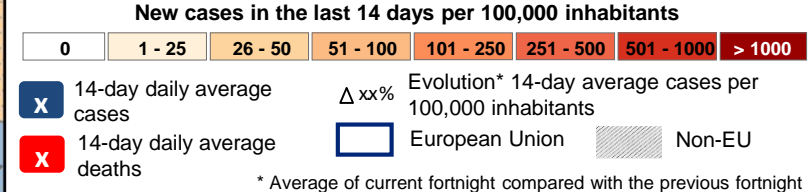

COVID-19 pandemic in the EU/EEA and UK

	Global COVID-19 cases¹	Cases in EU/EEA and UK¹
Confirmed Cases	50,994,215	9,444,285
Deaths	1,264,077	246,405

¹Source ECDC (10/11, 10:00 CEST)

² as of 09/11