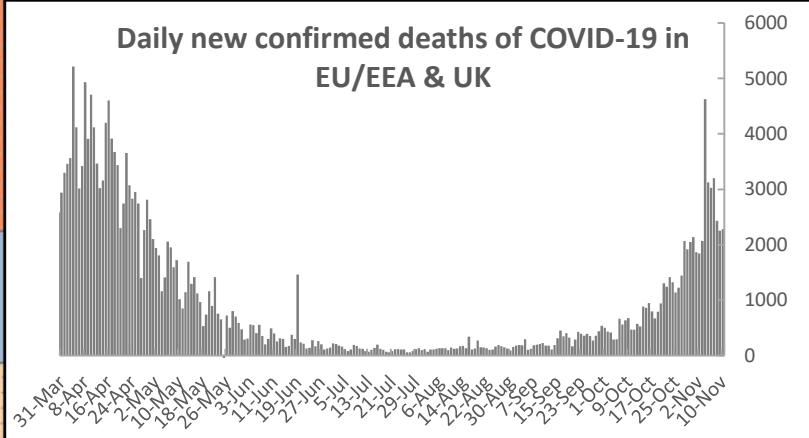

COVID-19 pandemic in the EU/EEA and UK

	Global COVID-19 cases¹	Cases in EU/EEA and UK¹
Confirmed Cases	50,994,215	9,444,285
Deaths	1,264,077	246,405

¹Source ECDC (10/11, 10:00 CEST)

² as of 09/11