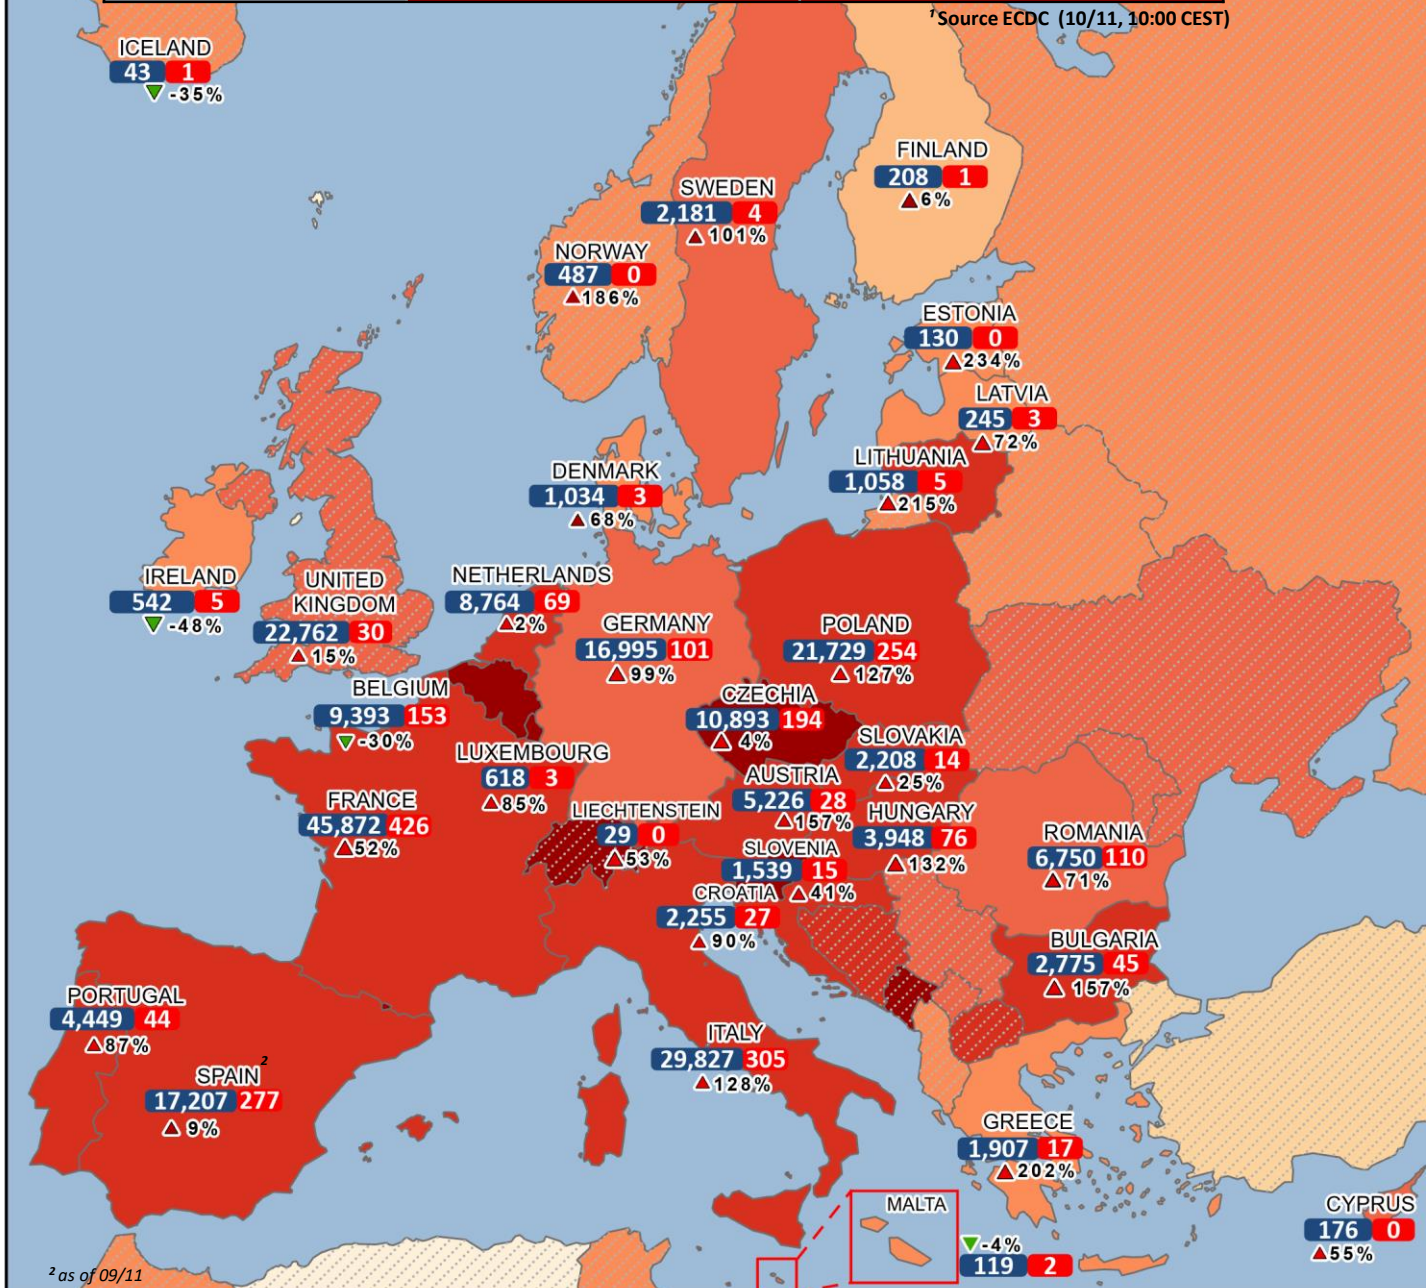

COVID-19 pandemic in the EU/EEA and UK

	Global COVID-19 cases¹	Cases in EU/EEA and UK¹
Confirmed Cases	50,994,215	9,444,285
Deaths	1,264,077	246,405

¹Source ECDC (10/11, 10:00 CEST)

² as of 09/11