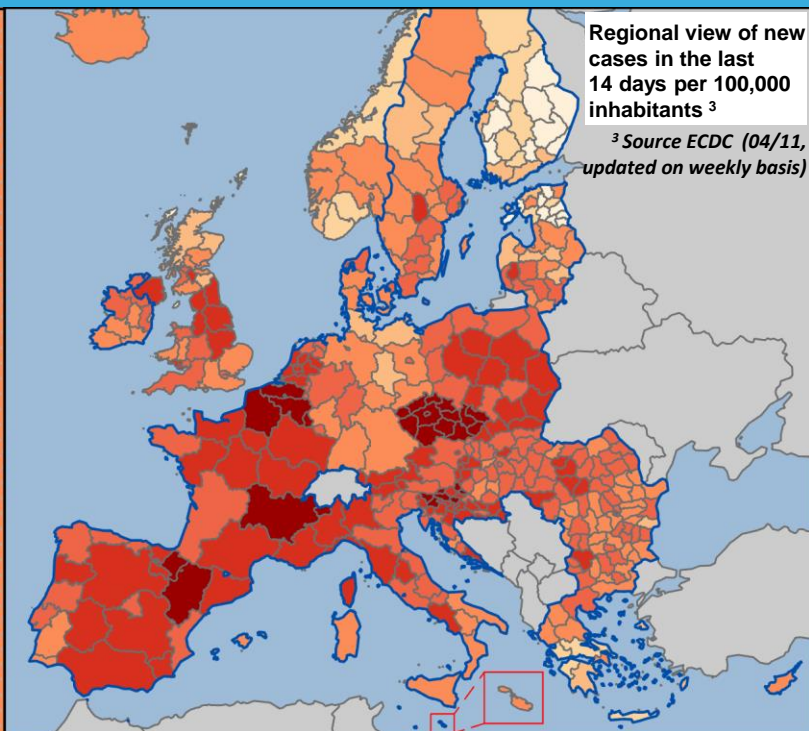

COVID-19 pandemic in the EU/EEA and UK

	Global COVID-19 cases¹	Cases in EU/EEA and UK¹
Confirmed Cases	50,994,215	9,444,285
Deaths	1,264,077	246,405

¹Source ECDC (10/11, 10:00 CEST)

² as of 09/11