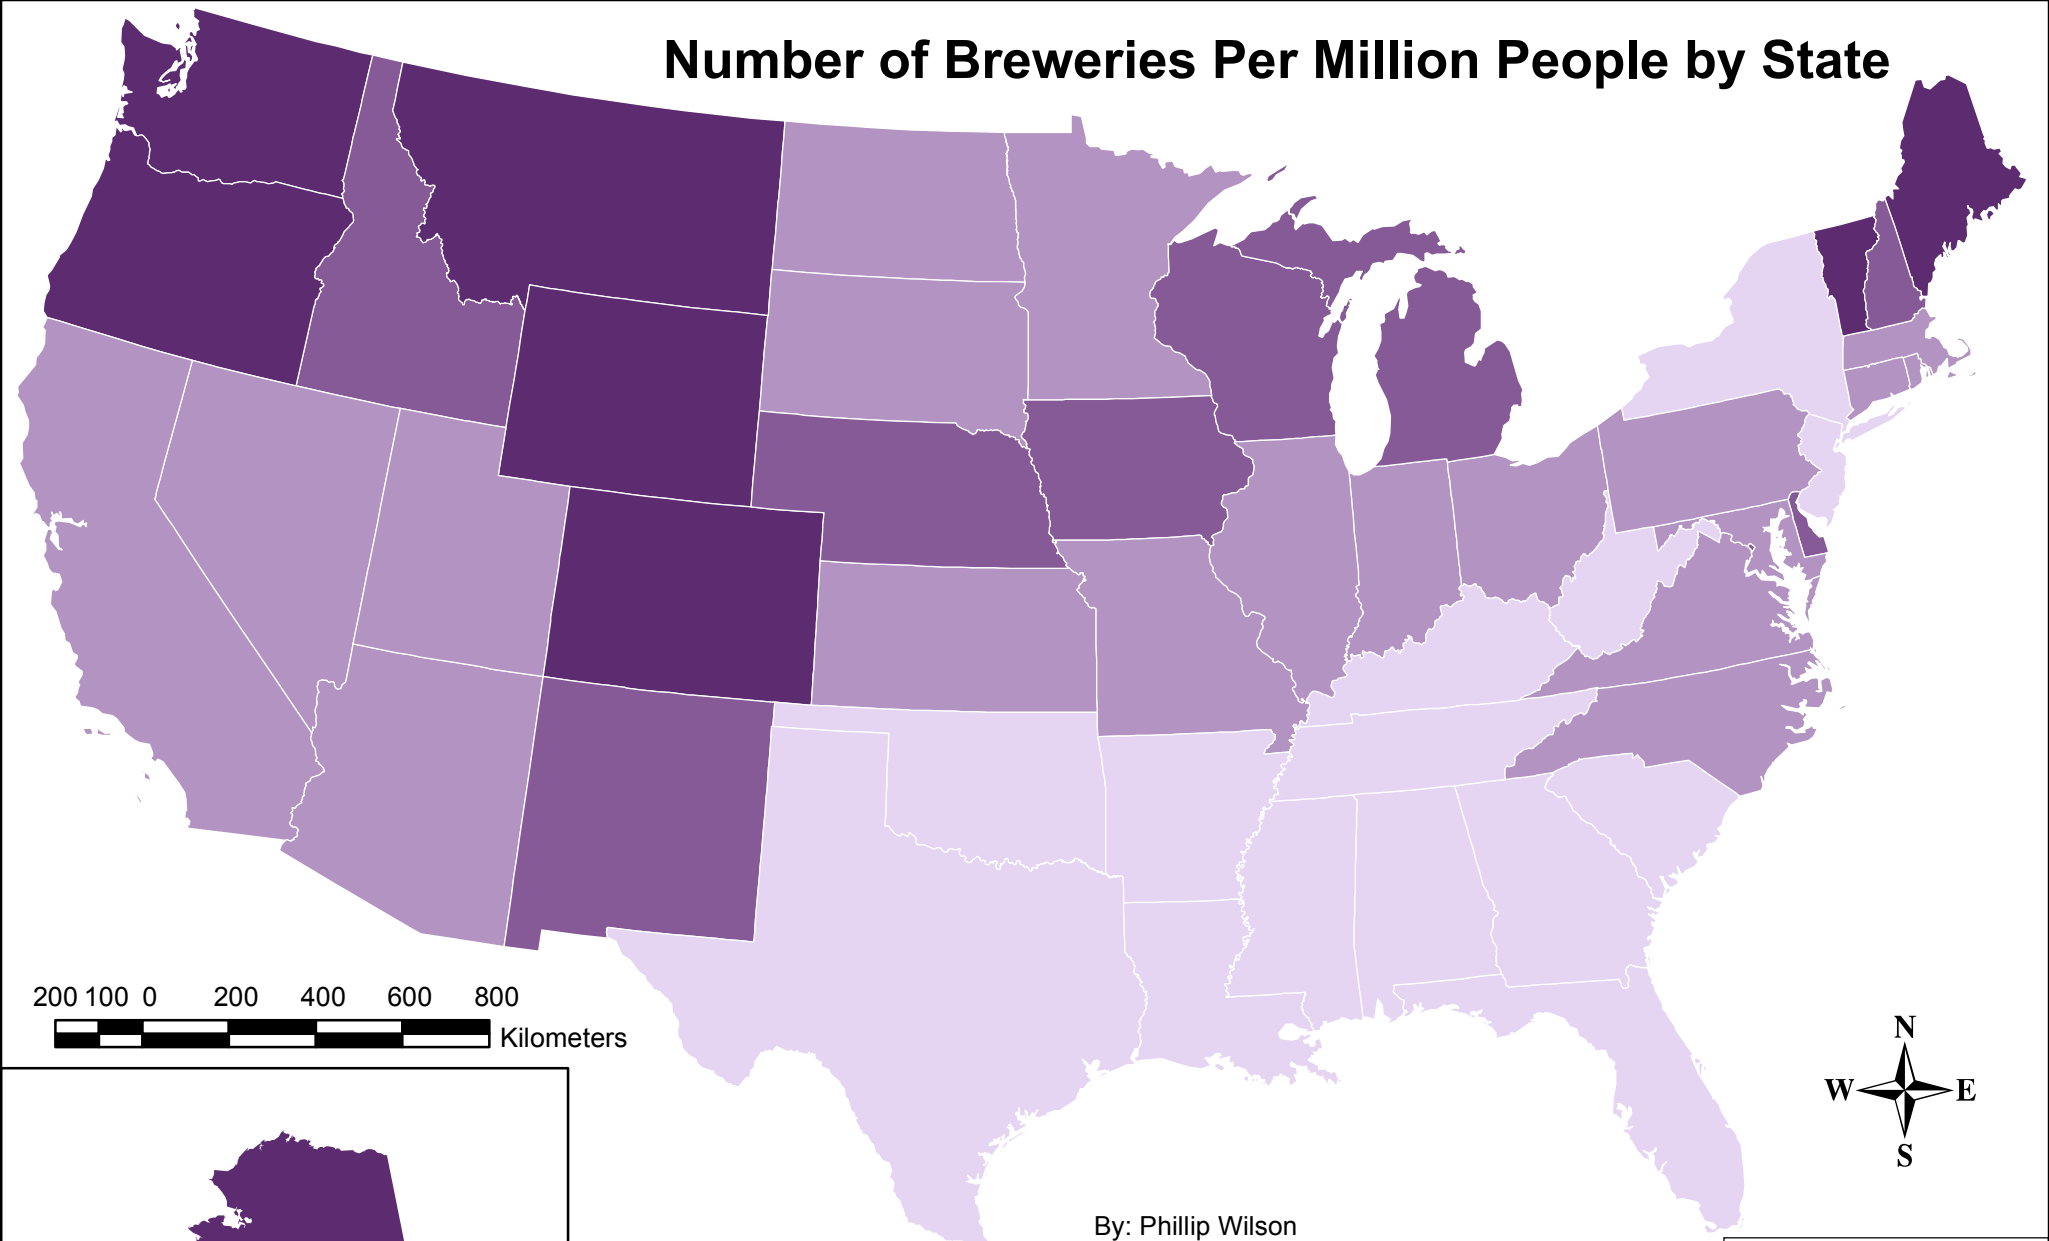

Number of Breweries Per Million People by State

By: Phillip Wilson
 Date: 11/19/2013
 Projections: Alaska Albers Equal Area Conic
 Hawaii Albers Equal Area Conic
 Contiguous US Projection:
 North America Lambert Conformal Conic
 Central Meridian: 96.0° W
 Standard Parallel 1: 35.0° N
 Standard Parallel 2: 42.5° N
 Data: 2010 US Census
 Brewers Association 2012

Number of Breweries Per Million Persons