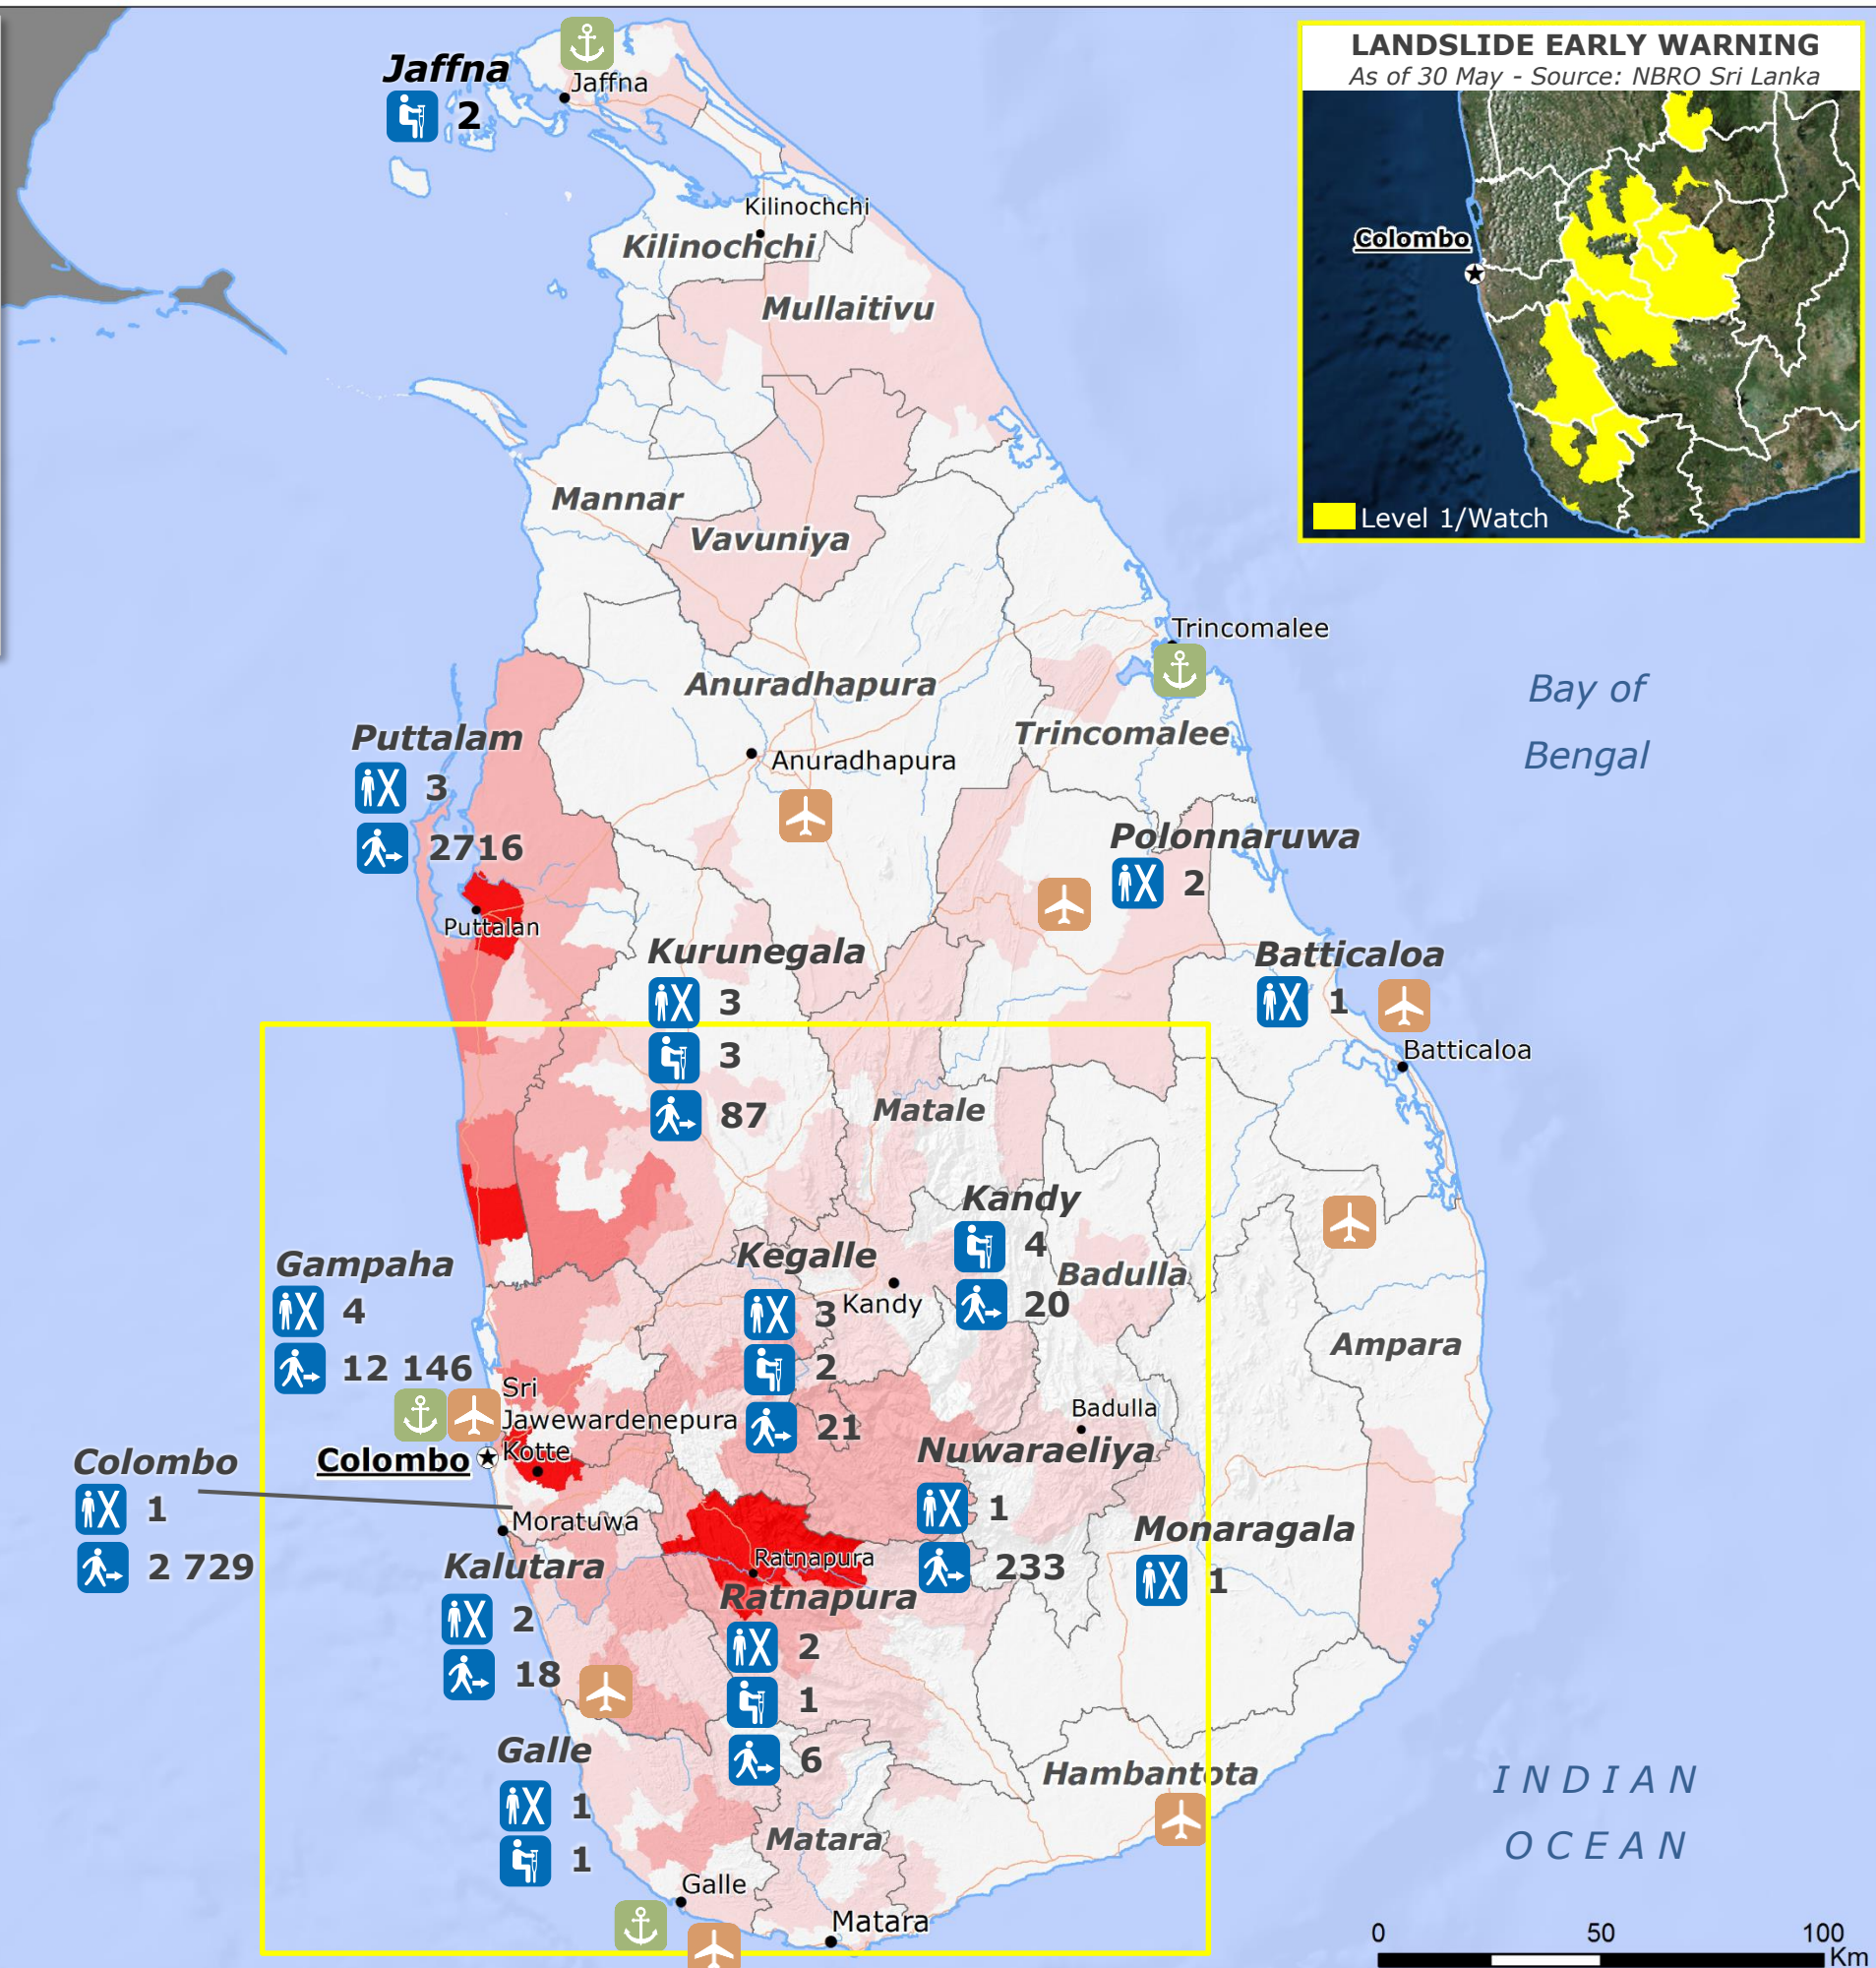

## IMPACT 20 – 30 MAY

- 24**  
Fatalities
- 13**  
People injured
- 17 976**  
Households displaced
- 45 680**  
Households affected
- 5 326**  
Houses damaged

Source: DMC Sri Lanka, DG ECHO

## Households affected As of 28 May

Source: DMC Sri Lanka

- 1 - 100
- 101 - 500
- 501 - 1 000
- 1 001 - 3 000

- Airport
- Port

## LANDSLIDE EARLY WARNING As of 30 May - Source: NBRO Sri Lanka

## ADVANCE OF SOUTHWEST MONSOON 2018 Source: IMD