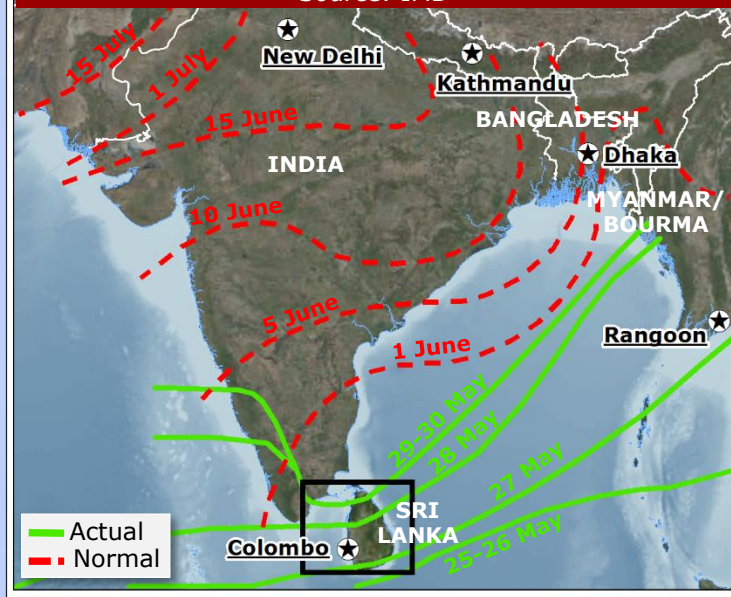

## IMPACT 20 – 30 MAY

- 24**  
Fatalities
- 13**  
People injured
- 17 976**  
Households displaced
- 45 680**  
Households affected
- 5 326**  
Houses damaged

Source: DMC Sri Lanka, DG ECHO

## Households affected As of 28 May

Source: DMC Sri Lanka

- 1 - 100
- 101 - 500
- 501 - 1 000
- 1 001 - 3 000

- Airport
- Port

## LANDSLIDE EARLY WARNING As of 30 May - Source: NBRO Sri Lanka

## ADVANCE OF SOUTHWEST MONSOON 2018 Source: IMD