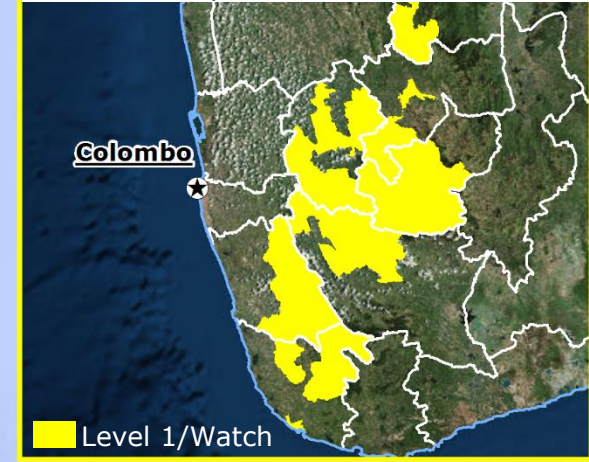

## IMPACT 20 – 30 MAY

- 24**  
Fatalities
- 13**  
People injured
- 17 976**  
Households displaced
- 45 680**  
Households affected
- 5 326**  
Houses damaged

Source: DMC Sri Lanka, DG ECHO

## Households affected As of 28 May

Source: DMC Sri Lanka

- 1 - 100
- 101 - 500
- 501 - 1 000
- 1 001 - 3 000

- Airport
- Port

## LANDSLIDE EARLY WARNING As of 30 May - Source: NBRO Sri Lanka

## ADVANCE OF SOUTHWEST MONSOON 2018 Source: IMD