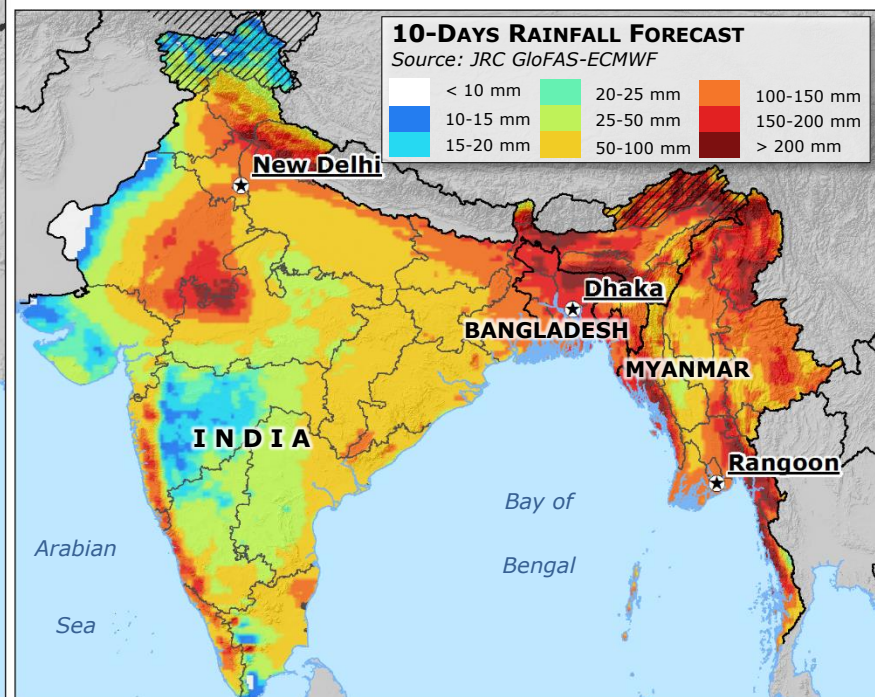

# South Asia | Monsoon Rains

In July, DG ECHO allocated €1.5 million in emergency aid for the victims of ongoing monsoons in **India** and **Bangladesh**.

INDIA	MYANMAR	BANGLADESH
During current monsoon season Source: NDMI as of 13 Aug	Source: DG ECHO, UN OCHA as of 13 Aug	Source: UN OCHA as of 13 Aug
970	61	71
1.5 Million	80 000	260 000
7 657	170	

**RAINFALL ACCUMULATION**  
 14 Jun - 15 Aug  
 Source: NASA-GPM

**FLOOD DETECTION**  
 2 - 15 Aug  
 Source: NASA-MODIS

**Legend:**  
 - Landslide induced by heavy rainfall (Myanmar)  
 - Fatalities  
 - Displaced people  
 - Evacuation camps  
 - **State** Affected state (India, Myanmar)  
 - Disputed area  
 - Country boundary  
 - State boundary (India, Myanmar)  
 - Rohingya refugee camp (Mega camp)