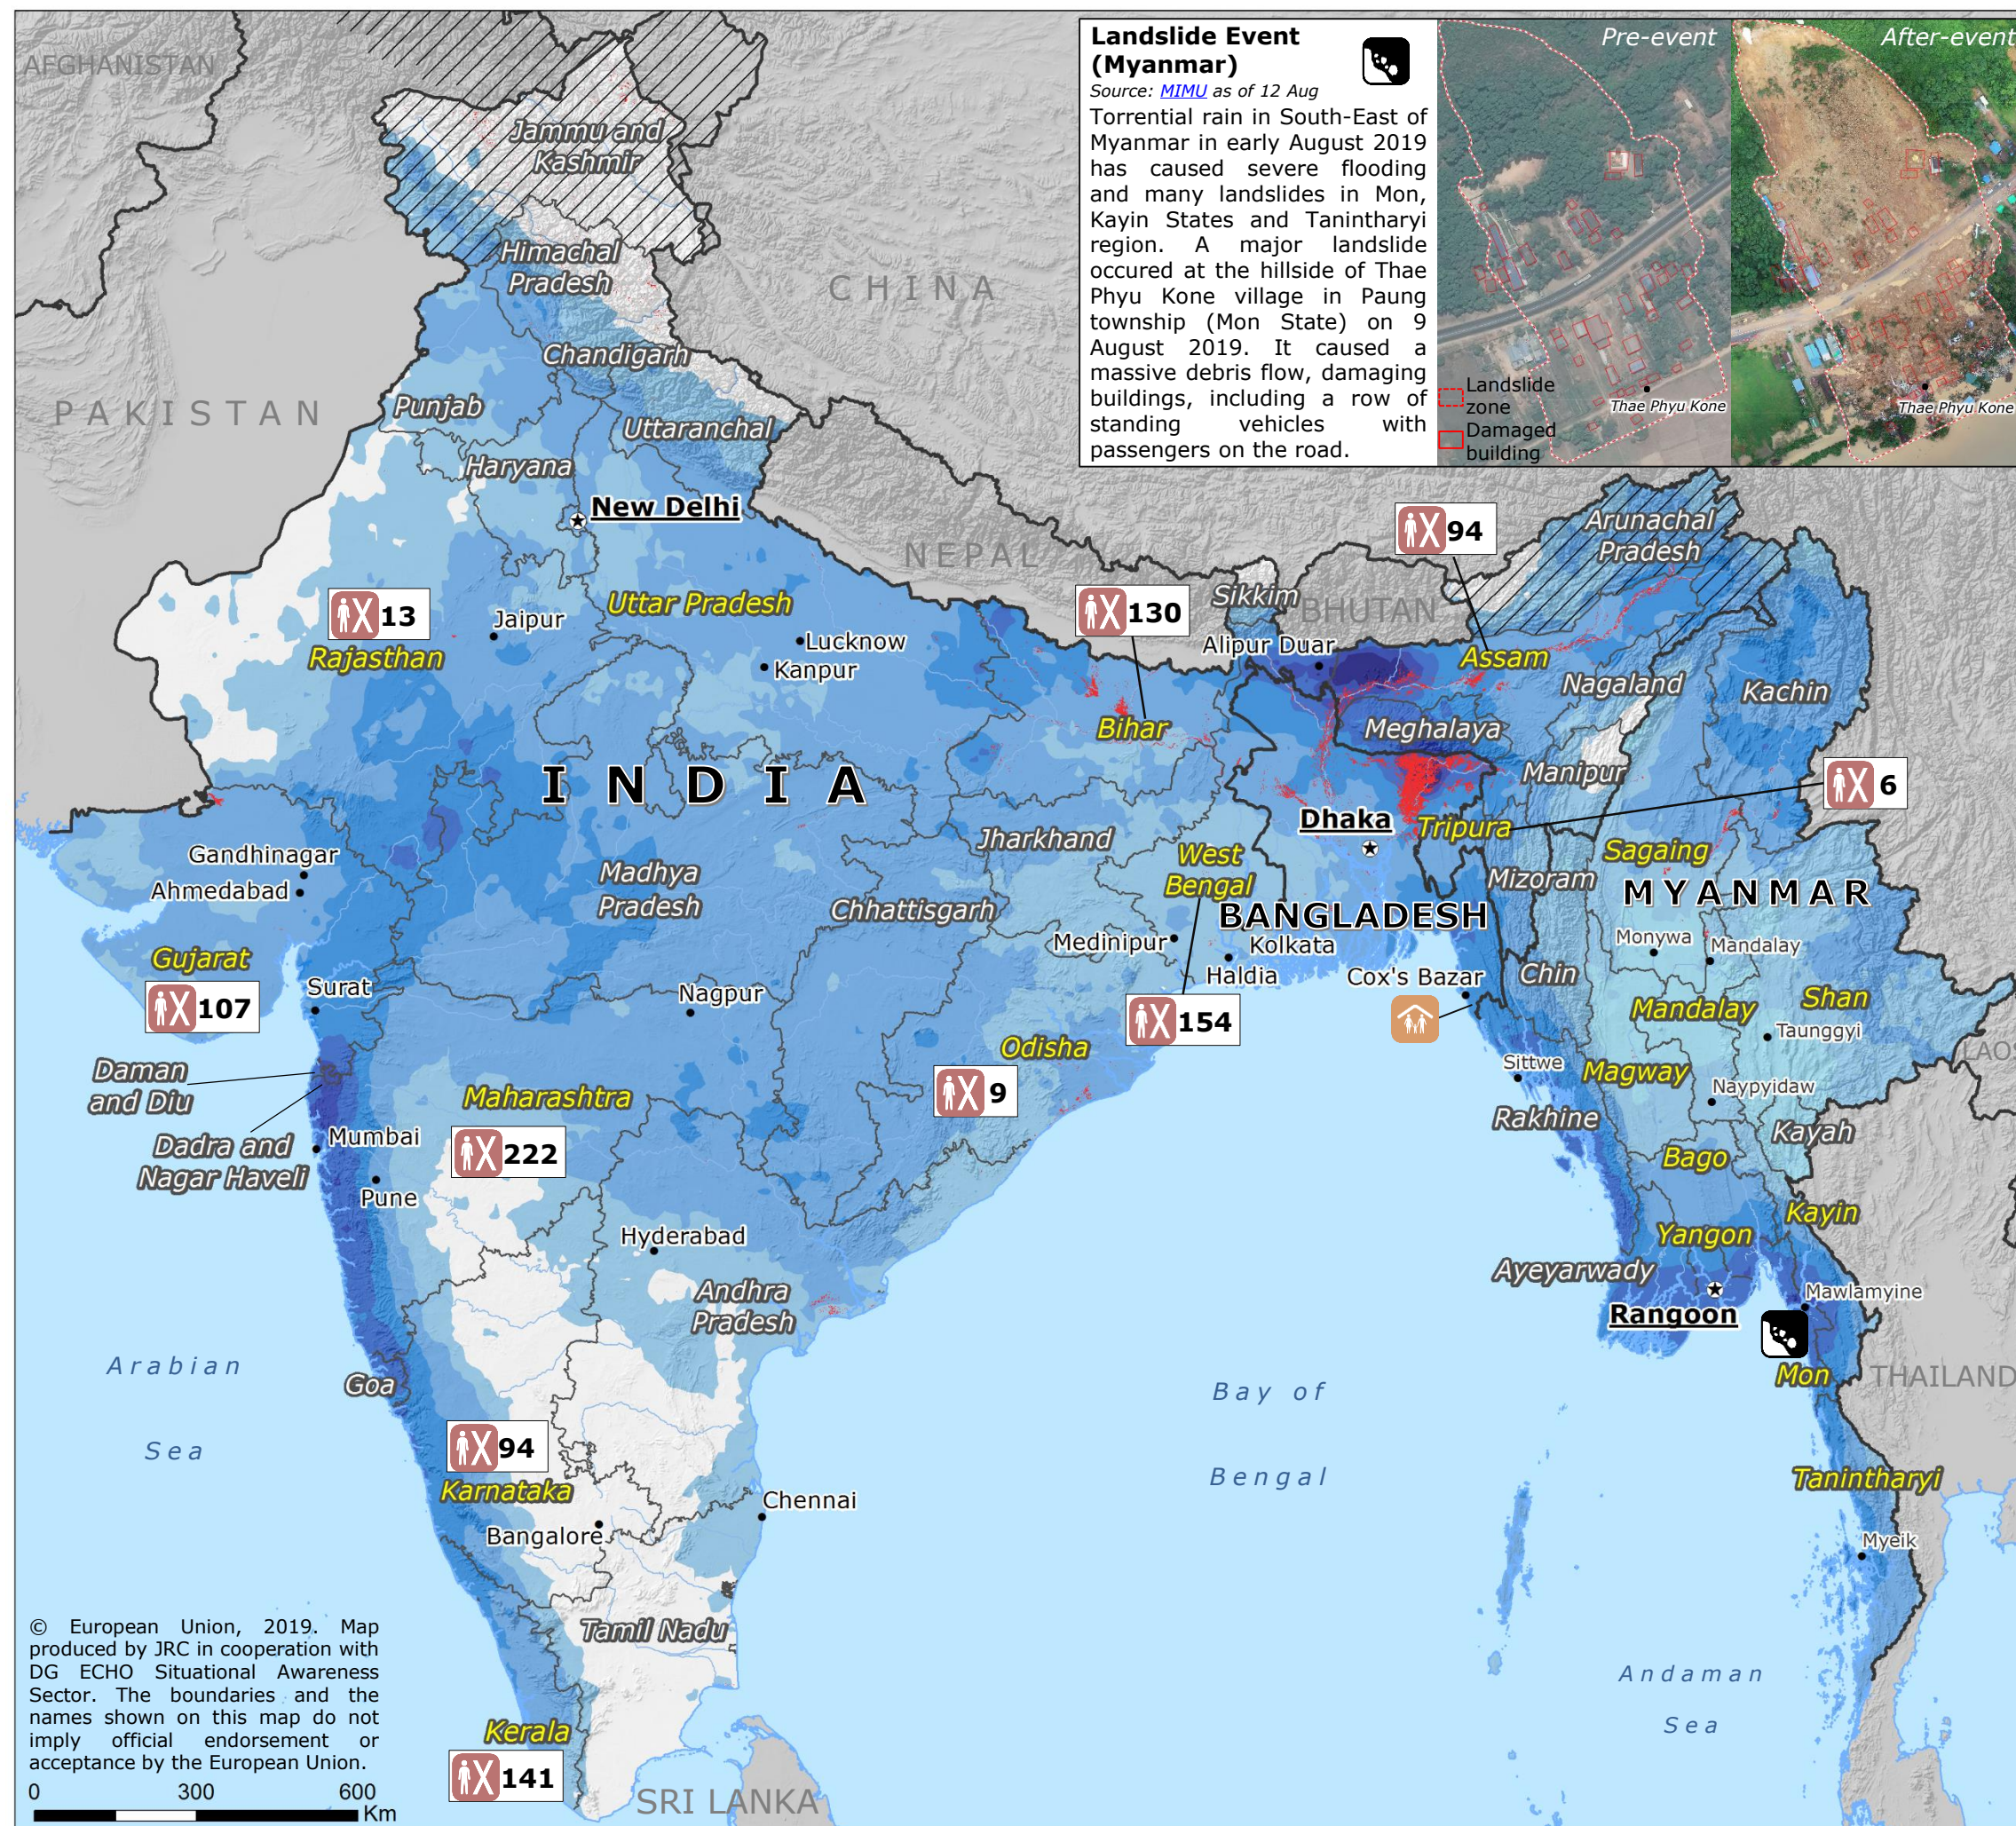

# South Asia | Monsoon Rains

In July, DG ECHO allocated €1.5 million in emergency aid for the victims of ongoing monsoons in **India** and **Bangladesh**.

INDIA	MYANMAR	BANGLADESH
During current monsoon season Source: NDMI as of 13 Aug	Source: DG ECHO, UN OCHA as of 13 Aug	Source: UN OCHA as of 13 Aug
970	61	71
1.5 Million	80 000	260 000
7 657	170	

**RAINFALL ACCUMULATION**  
 14 Jun - 15 Aug  
 Source: NASA-GPM

**FLOOD DETECTION**  
 2 - 15 Aug  
 Source: NASA-MODIS

**Legend:**  
 - Landslide induced by heavy rainfall (Myanmar)  
 - Fatalities  
 - Displaced people  
 - Evacuation camps  
 - **State** Affected state (India, Myanmar)  
 - Disputed area  
 - Country boundary  
 - State boundary (India, Myanmar)  
 - Rohingya refugee camp (Mega camp)

© European Union, 2019. Map produced by JRC in cooperation with DG ECHO Situational Awareness Sector. The boundaries and the names shown on this map do not imply official endorsement or acceptance by the European Union.