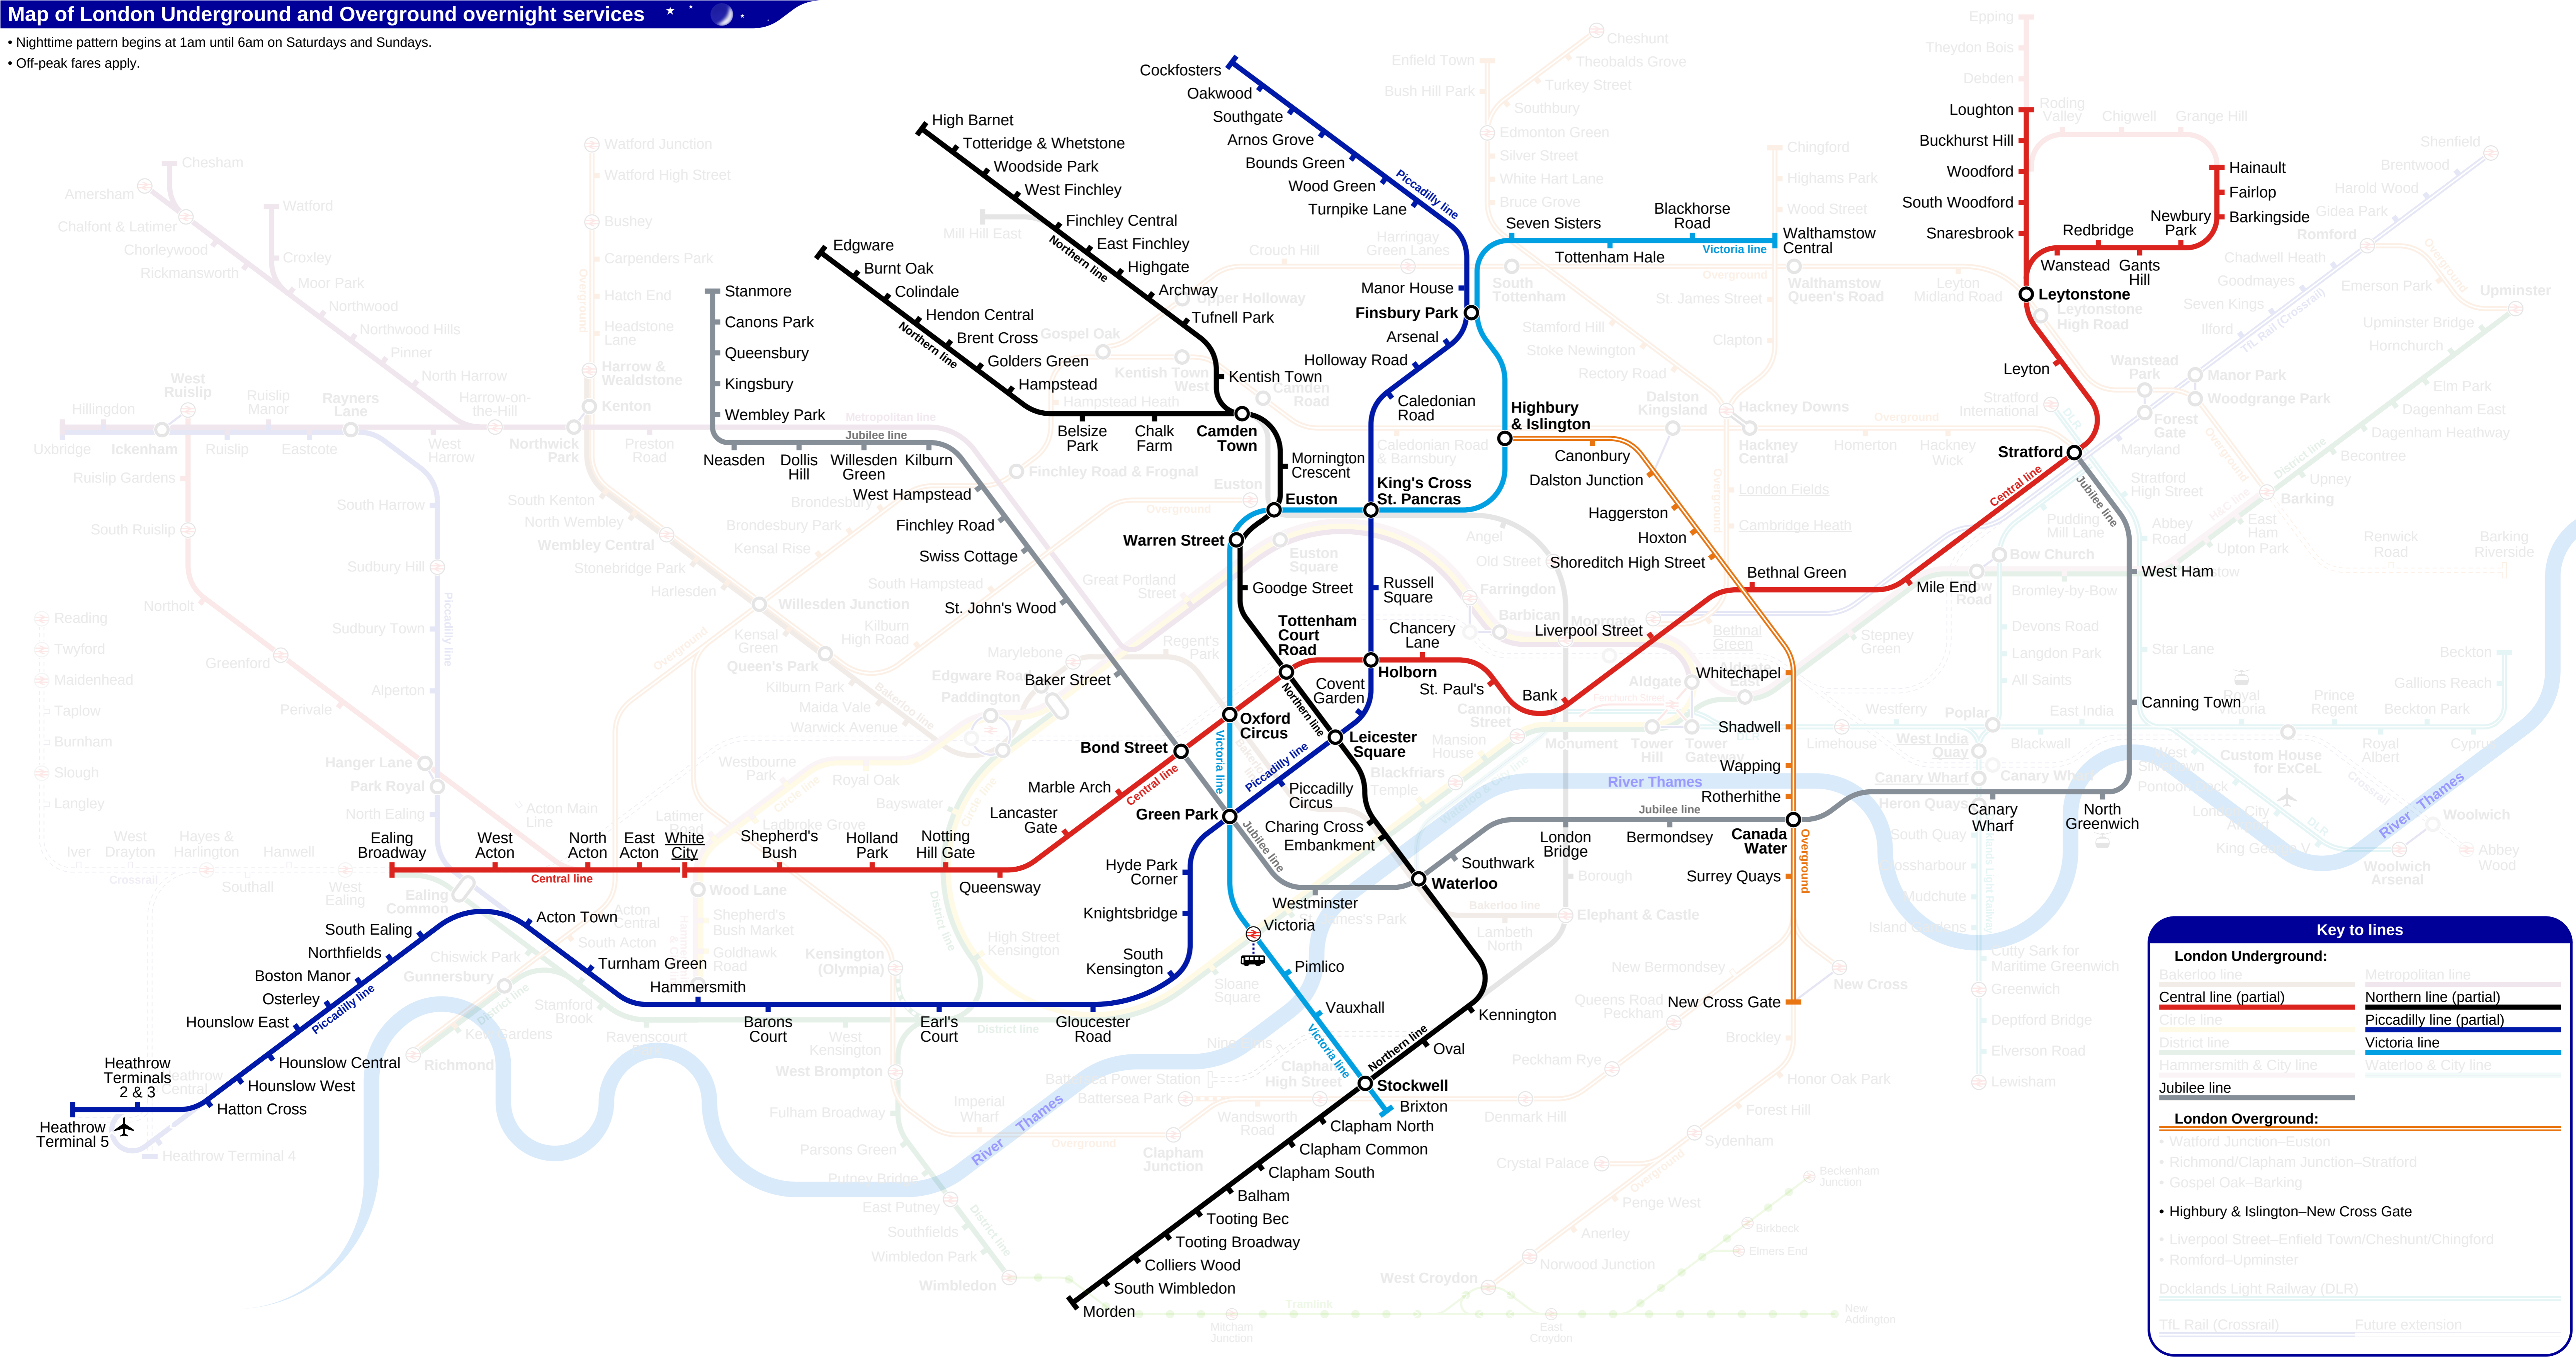

# Map of London Underground and Overground overnight services

- Nighttime pattern begins at 1am until 6am on Saturdays and Sundays.
- Off-peak fares apply.

### Key to lines

<b>London Underground:</b>	
Bakerloo line	Metropolitan line
Central line (partial)	Northern line (partial)
Circle line	Piccadilly line (partial)
District line	Victoria line
Hammersmith & City line	Waterloo & City line
Jubilee line	
<b>London Overground:</b>	
• Watford Junction–Euston	
• Richmond/Clapham Junction–Stratford	
• Gospel Oak–Barking	
• Highbury & Islington–New Cross Gate	
• Liverpool Street–Enfield Town/Cheshunt/Chingford	
• Romford–Upminster	
Docklands Light Railway (DLR)	
TfL Rail (Crossrail)	Future extension