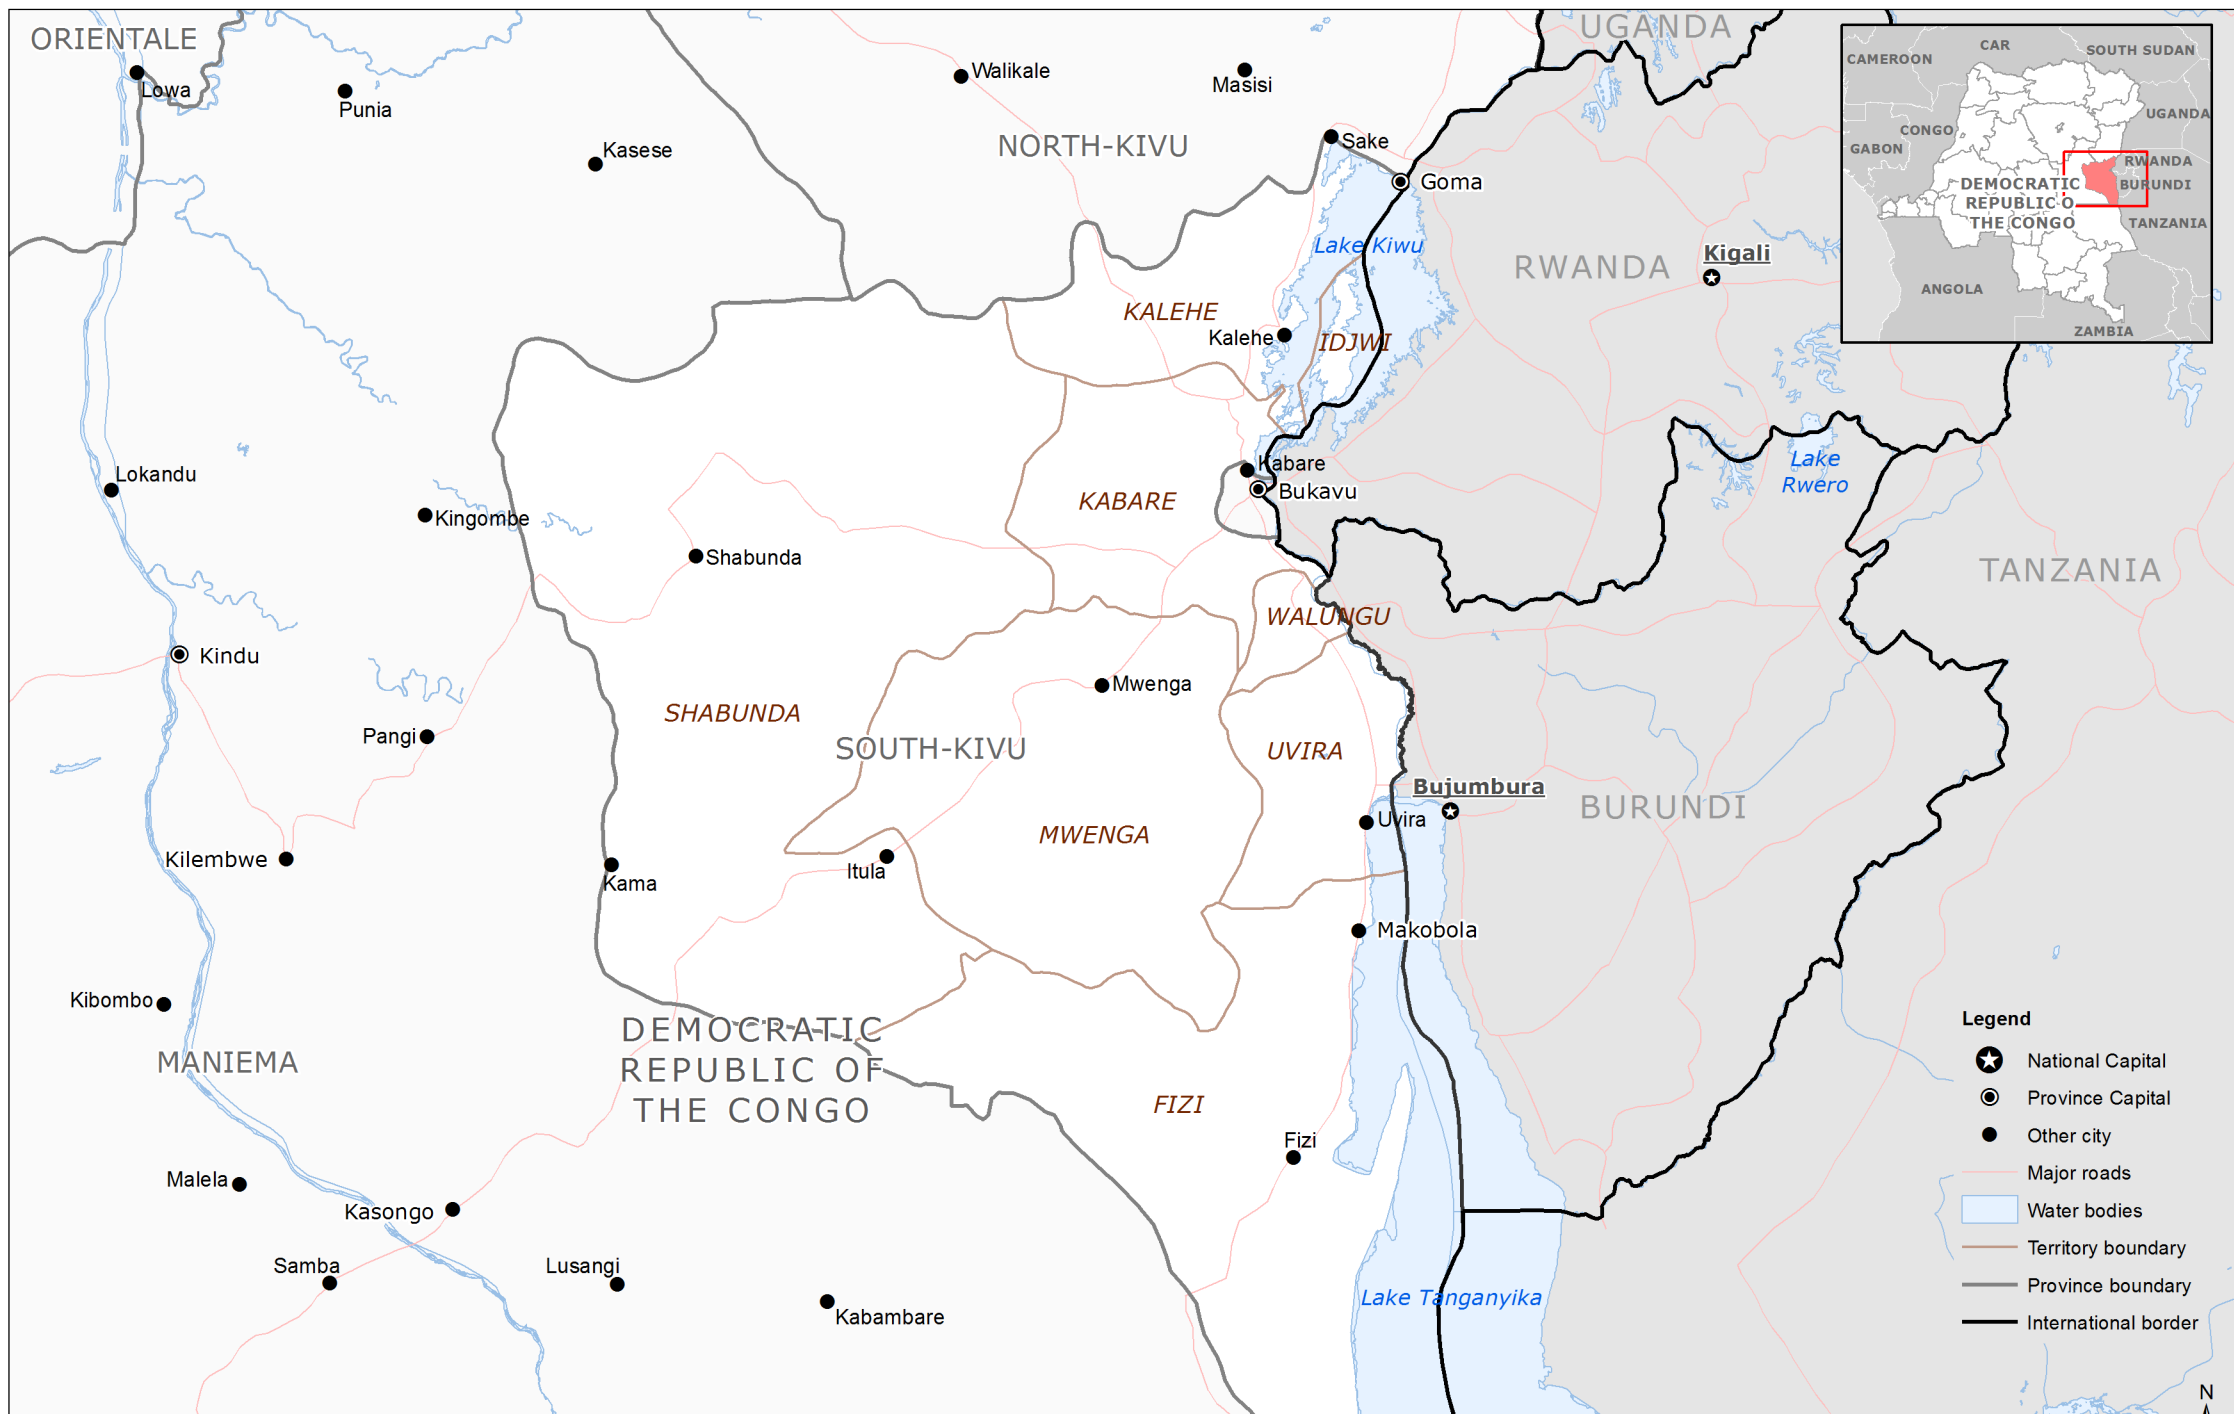

Democratic Republic of Congo - South Kivu Base Map

Legend

- ★ National Capital
- ⊙ Province Capital
- Other city
- Major roads
- ▭ Water bodies
- Territory boundary
- Province boundary
- International border