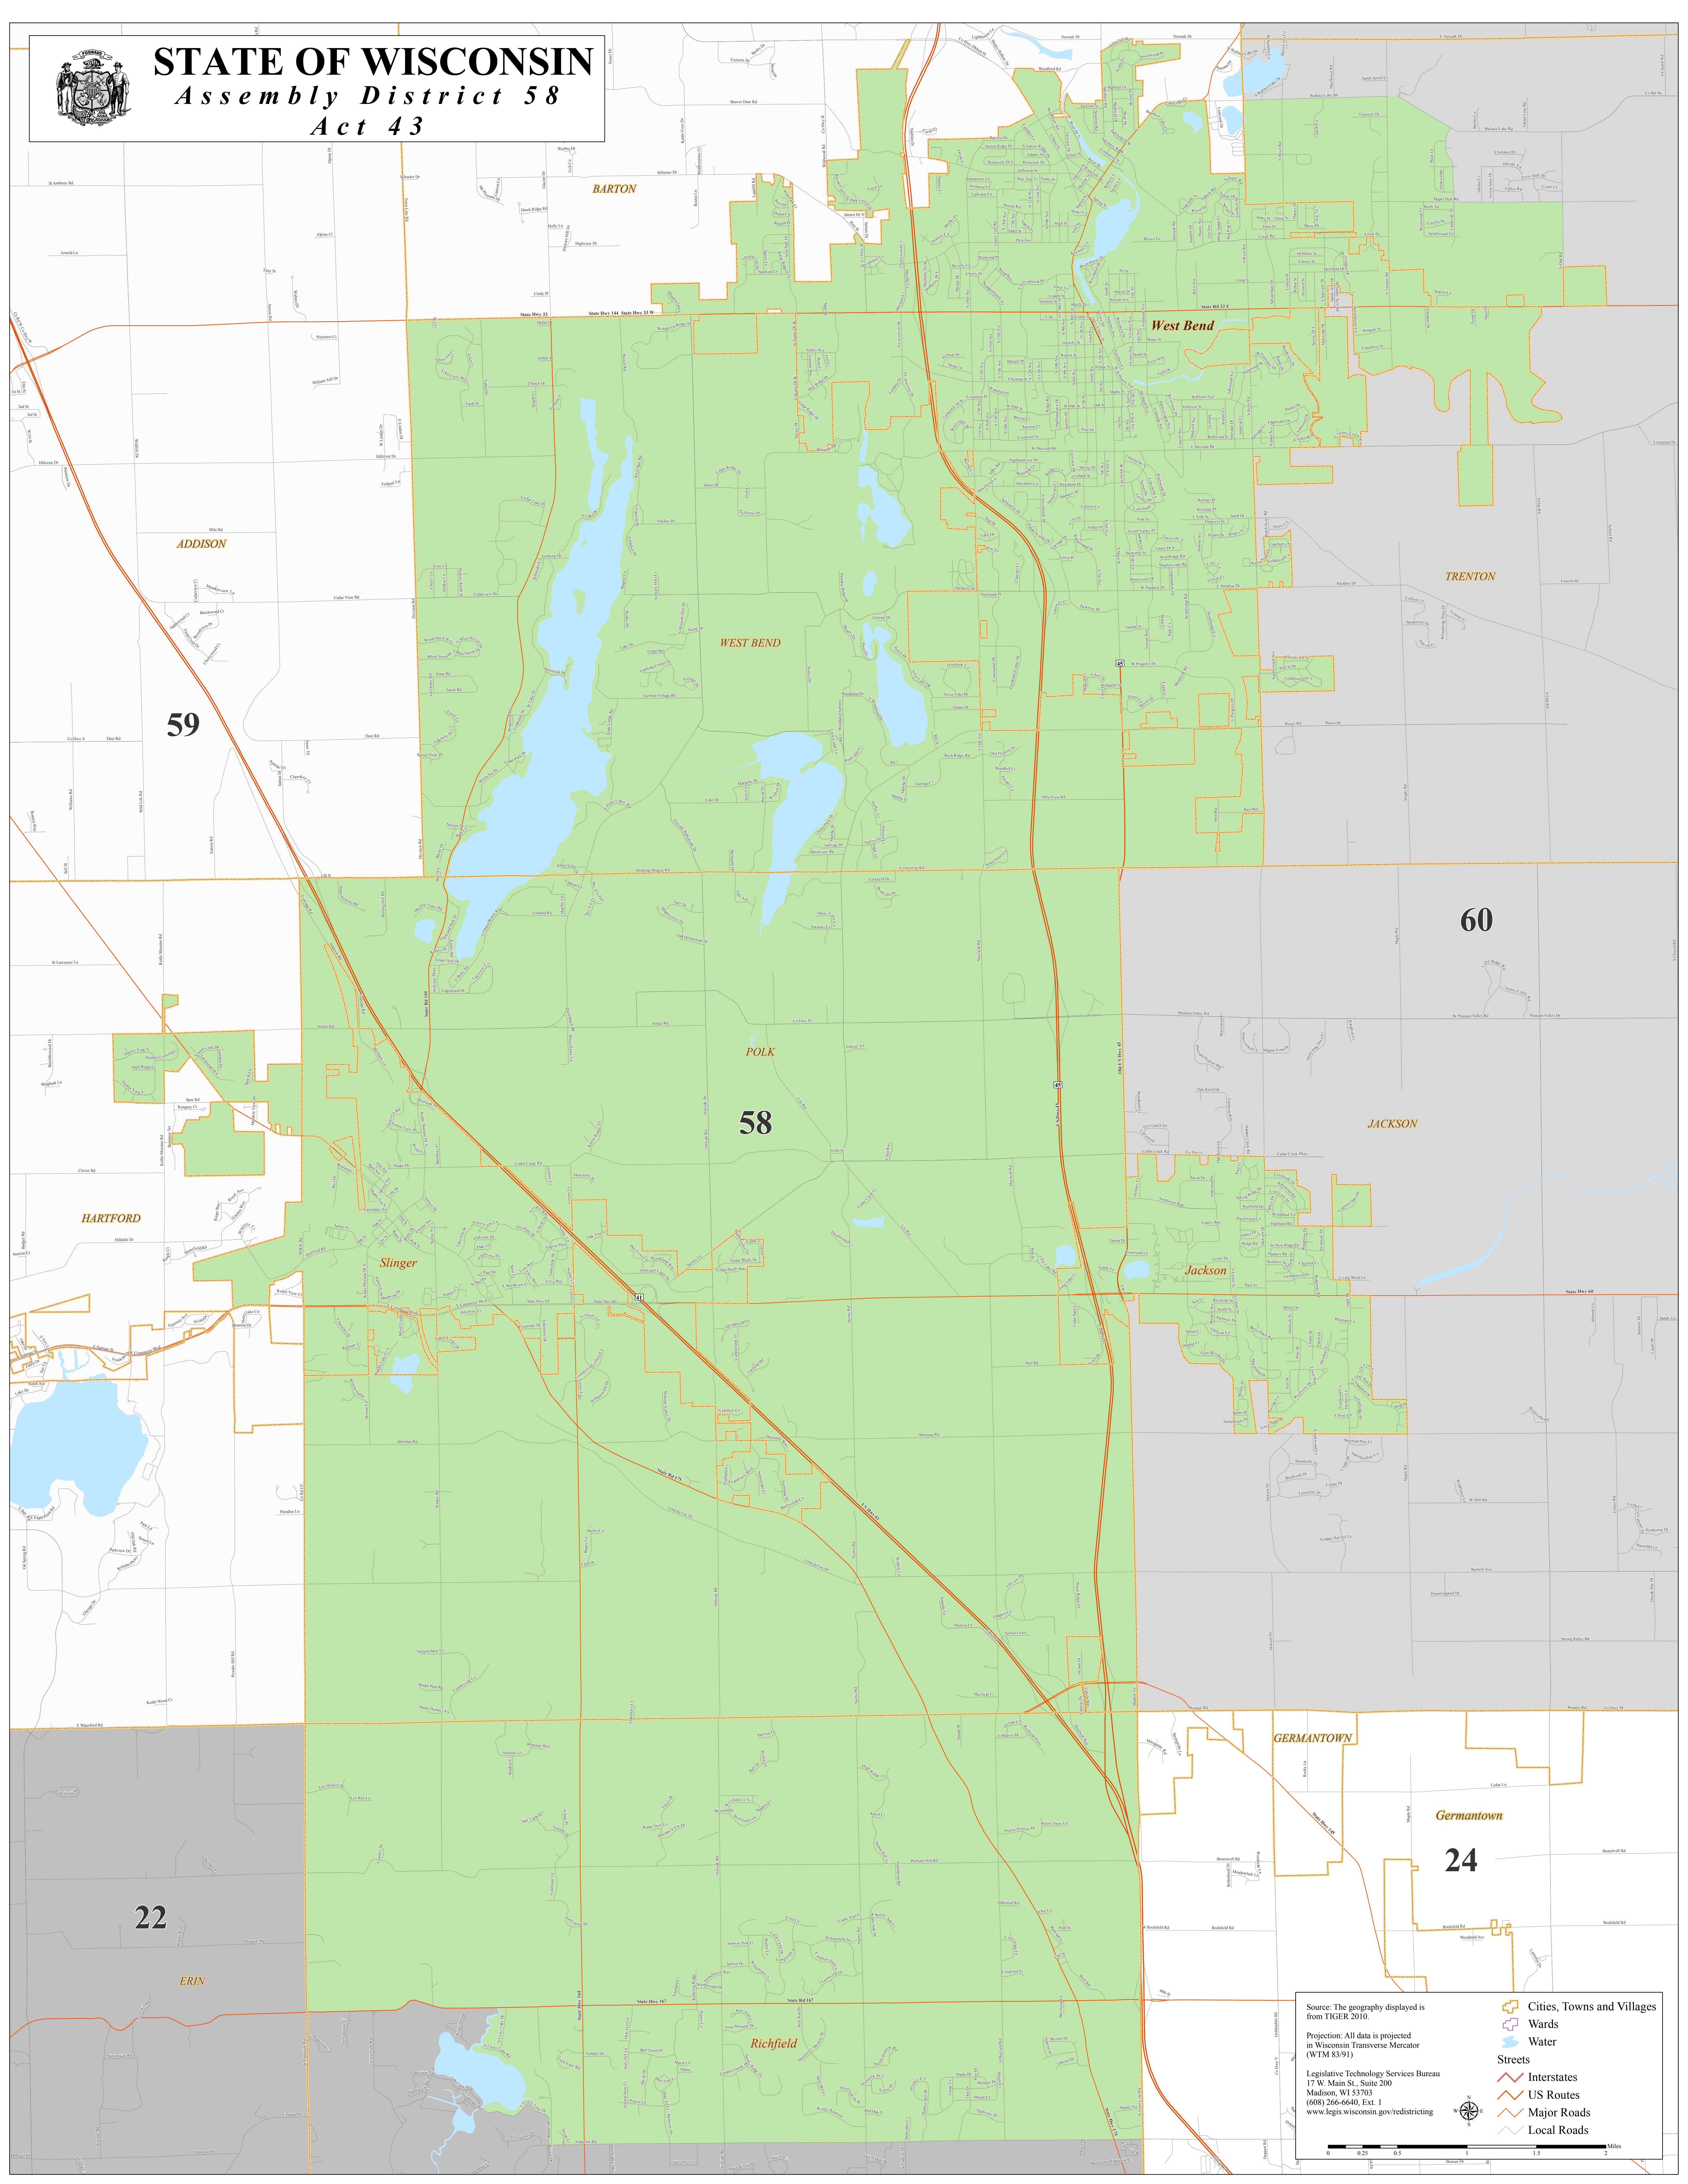

# STATE OF WISCONSIN

## Assembly District 58

### Act 43

Source: The geography displayed is from TIGER 2010.

Projection: All data is projected in Wisconsin Transverse Mercator (WTM 83-91)

Legislative Technology Services Bureau  
17 W. Main St., Suite 200  
Madison, WI 53703  
(608) 266-6640, Ext. 1  
[www.legis.wisconsin.gov/redistricting](http://www.legis.wisconsin.gov/redistricting)

- Cities, Towns and Villages
- Wards
- Water
- Streets
- Interstates
- US Routes
- Major Roads
- Local Roads

0 0.25 0.5 1 1.5 2 Miles